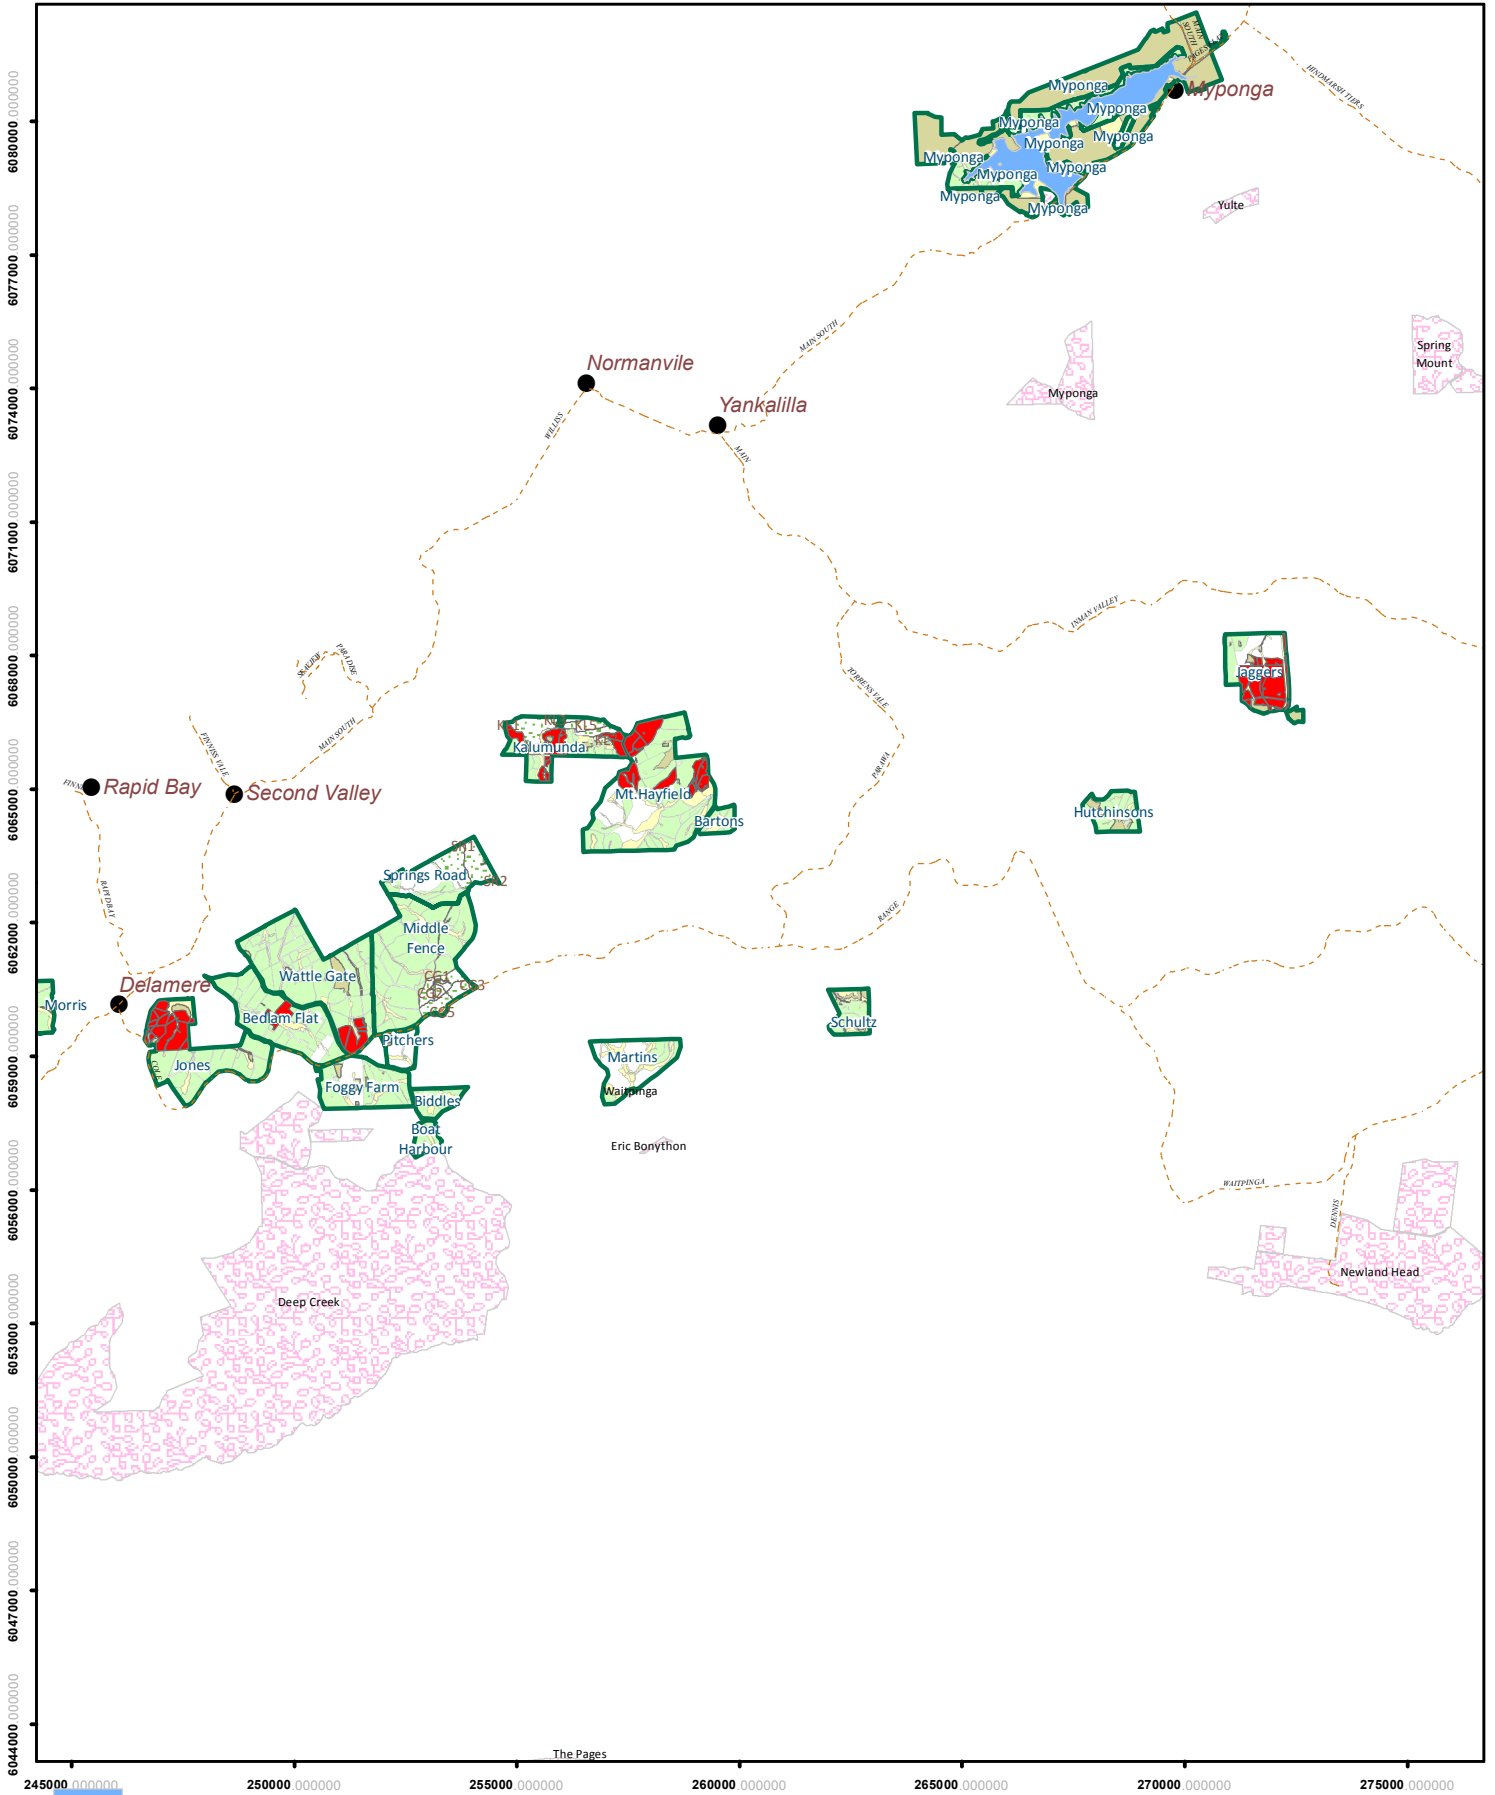

SECOND VALLEY FOREST RESERVE

Planned Forest Operations 2023

Residue Burning May - August

	Reservoir	Planned Forest Operations Residue Burning Sites	
	SA Water		
	Main Roads		
	Forest Reserves/Locality Names		
	National Parks