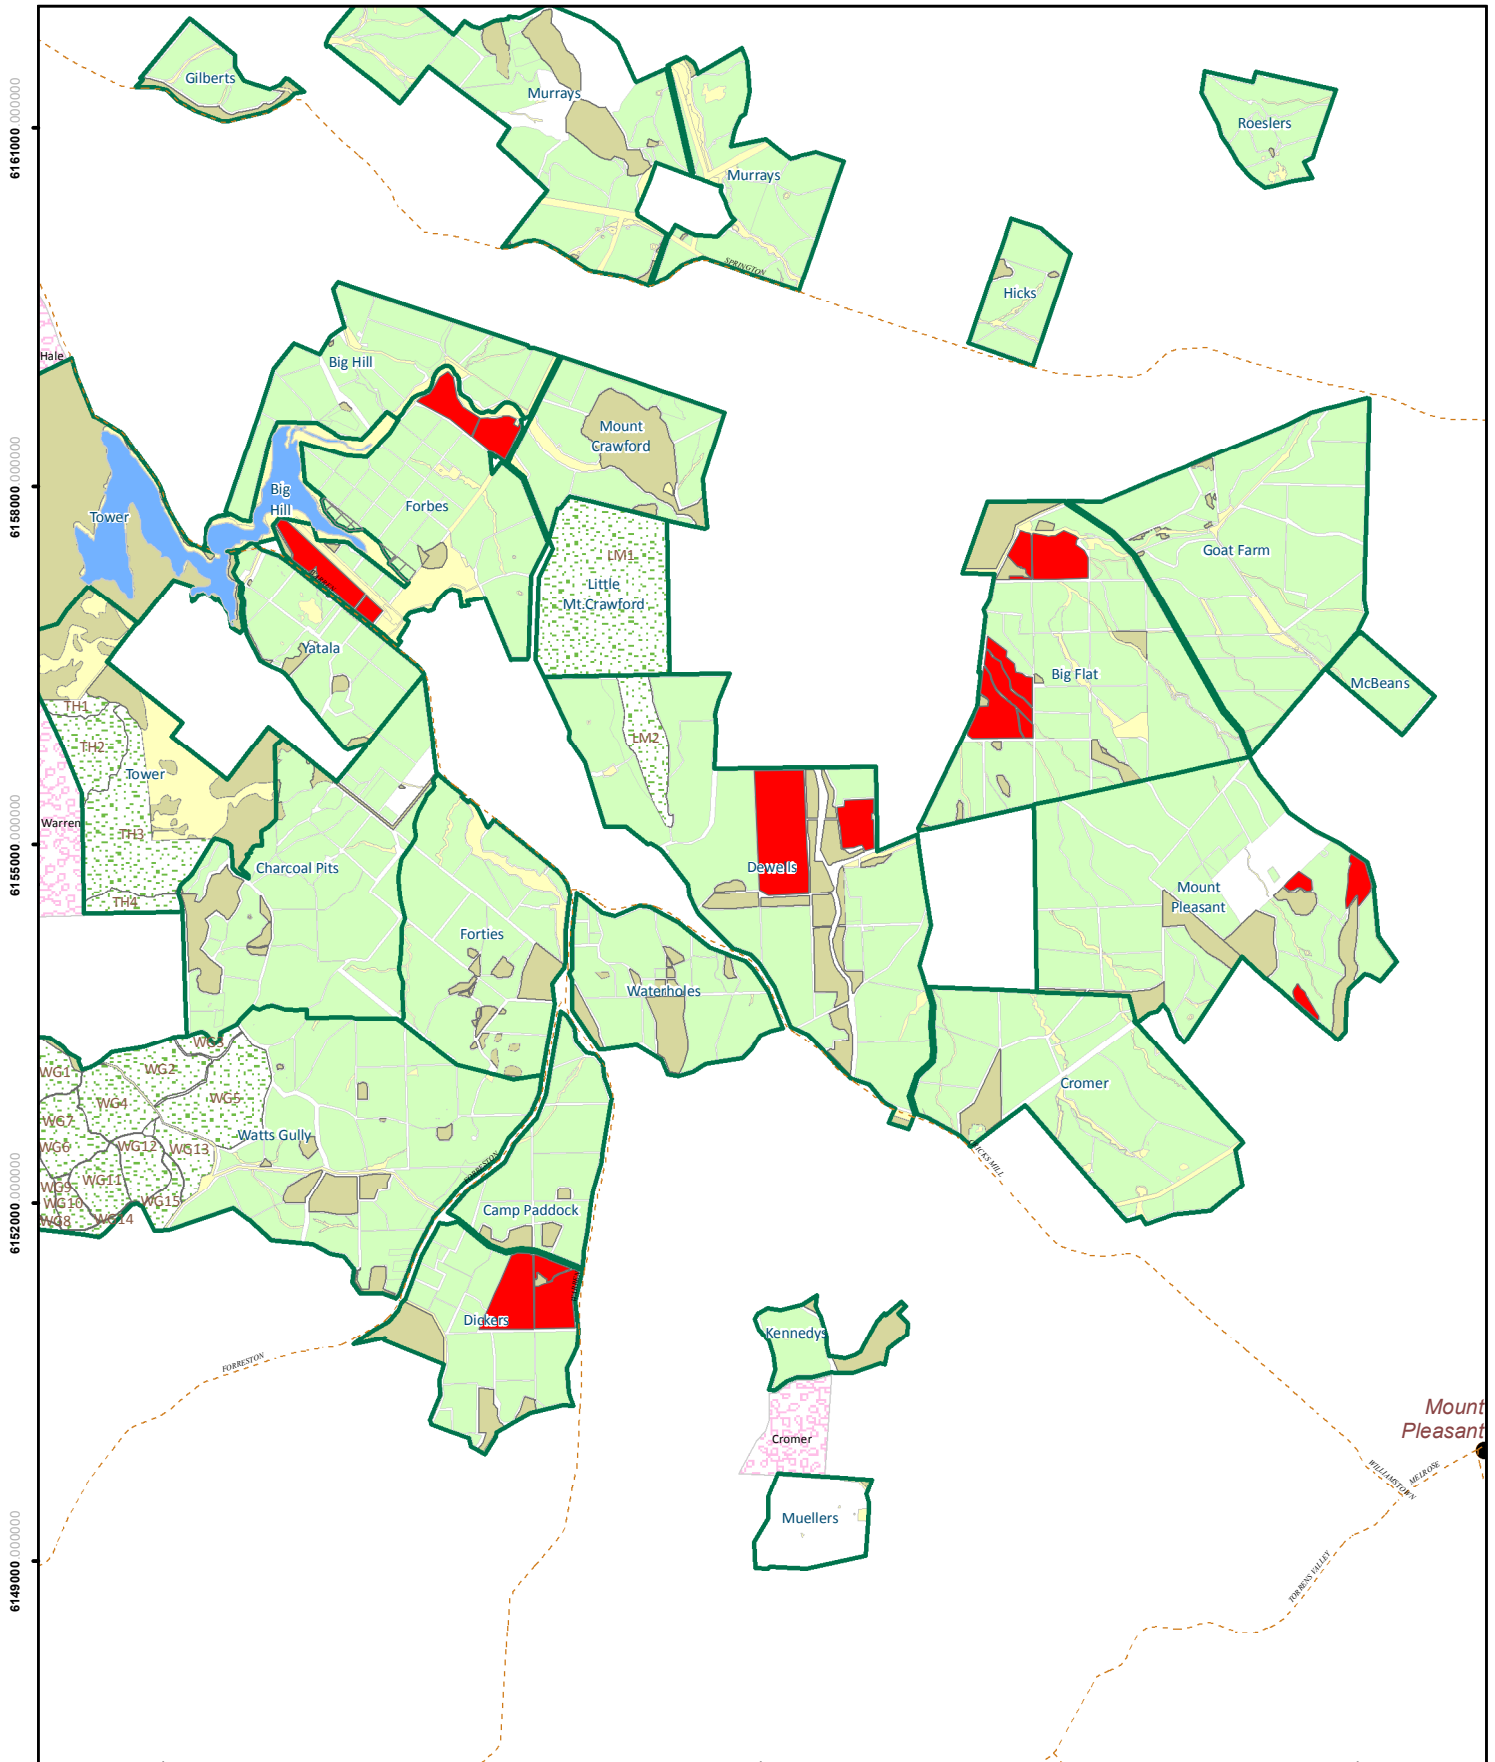

MOUNT CRAWFORD FOREST RESERVE

Planned Forest Operations Spring 2023

Nutrition - Aerial

- Plantation on SA Water land
- Reservoir
- SA Water
- Main Roads
- Forest Reserves/Locality Names
- National Parks

Planned Forest Operation

Treatment Area

1.5 0.75 0 1.5 Km