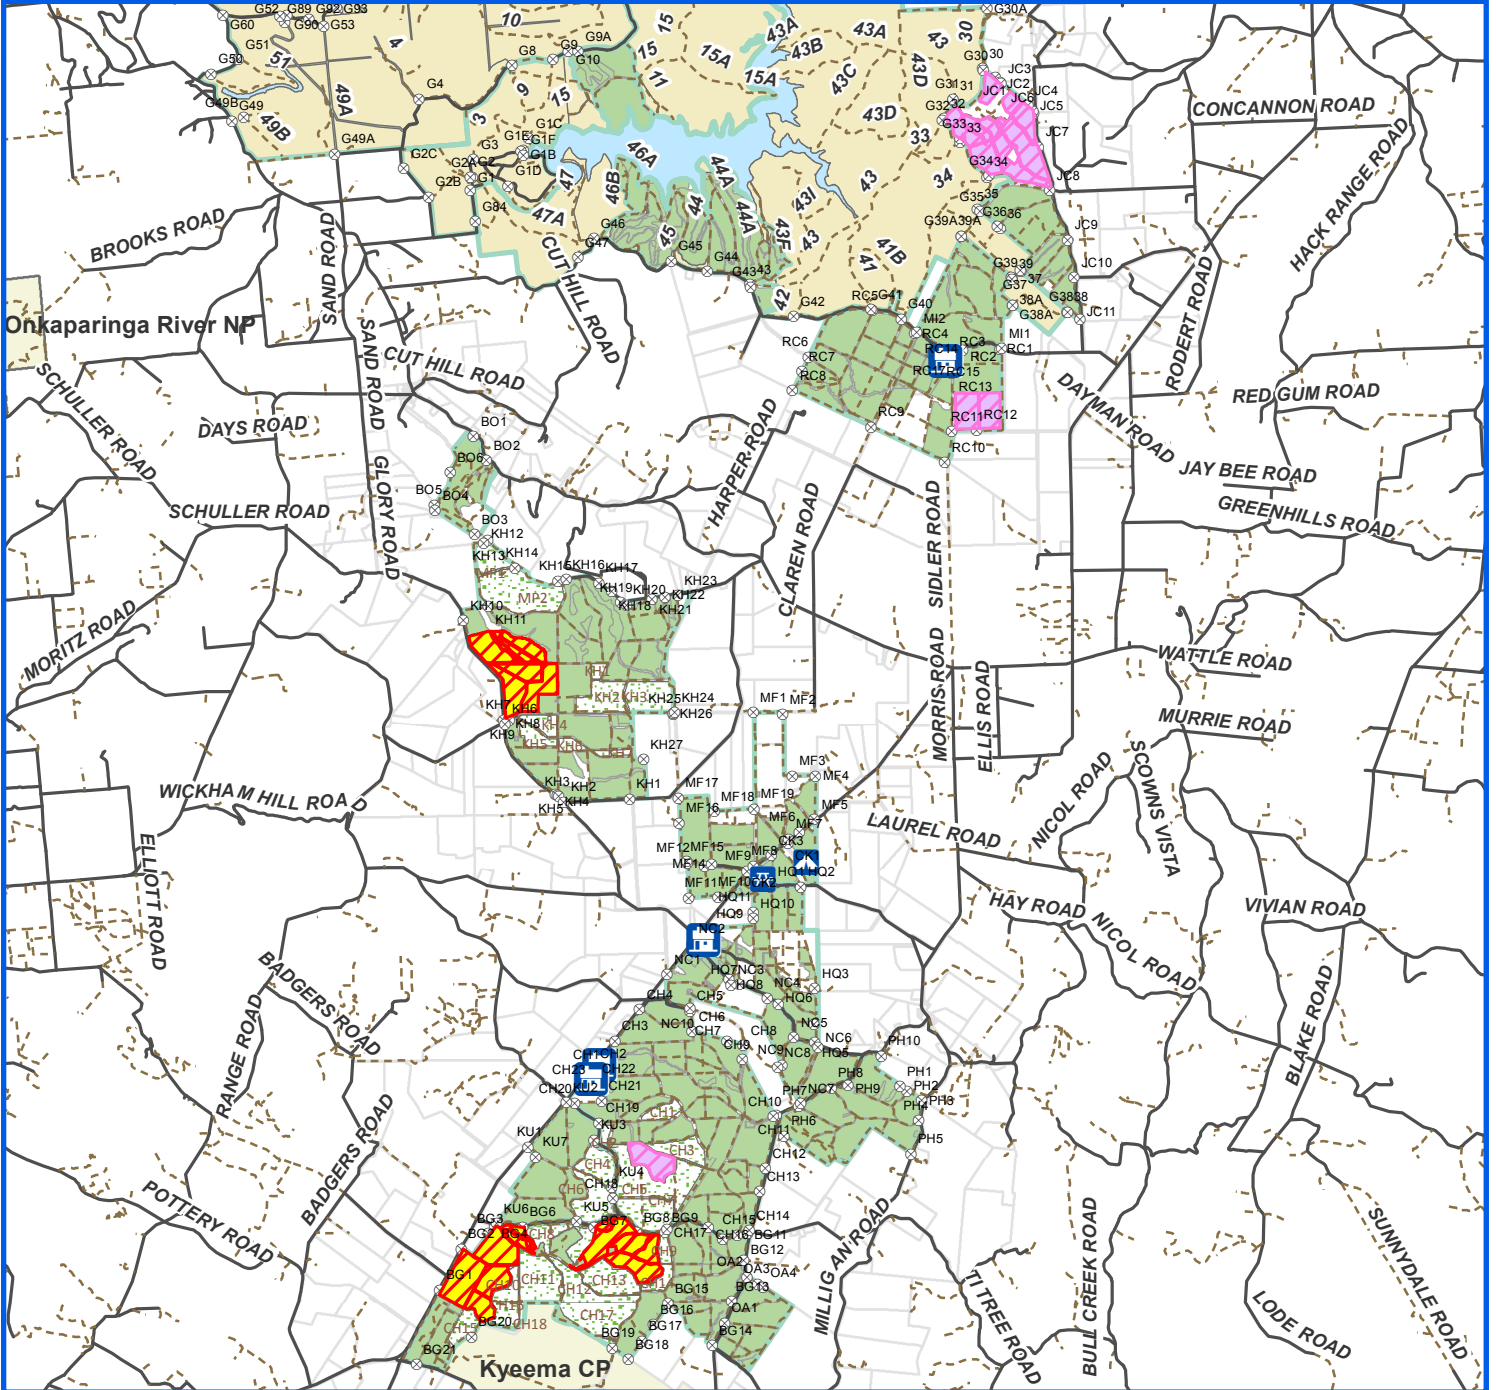

Kuitpo Forest Reserve - ForestrySA

ACTIVE HARVESTING SITES

NO PUBLIC ACCESS

	NO PUBLIC ACCESS		ForestrySA Plantation		Major Road
	UPCOMING HARVEST SITE		ForestrySA Native Forest		Minor Road
	Forest Information Centre		DEW Reserves		Track
	Camping		SAWater Reserve		
	Huts		Reservoir		
	Picnic Areas				
	Forest Gates				

For more information visit:
www.forestrysa.com.au

Updated Date: 08/11/2023