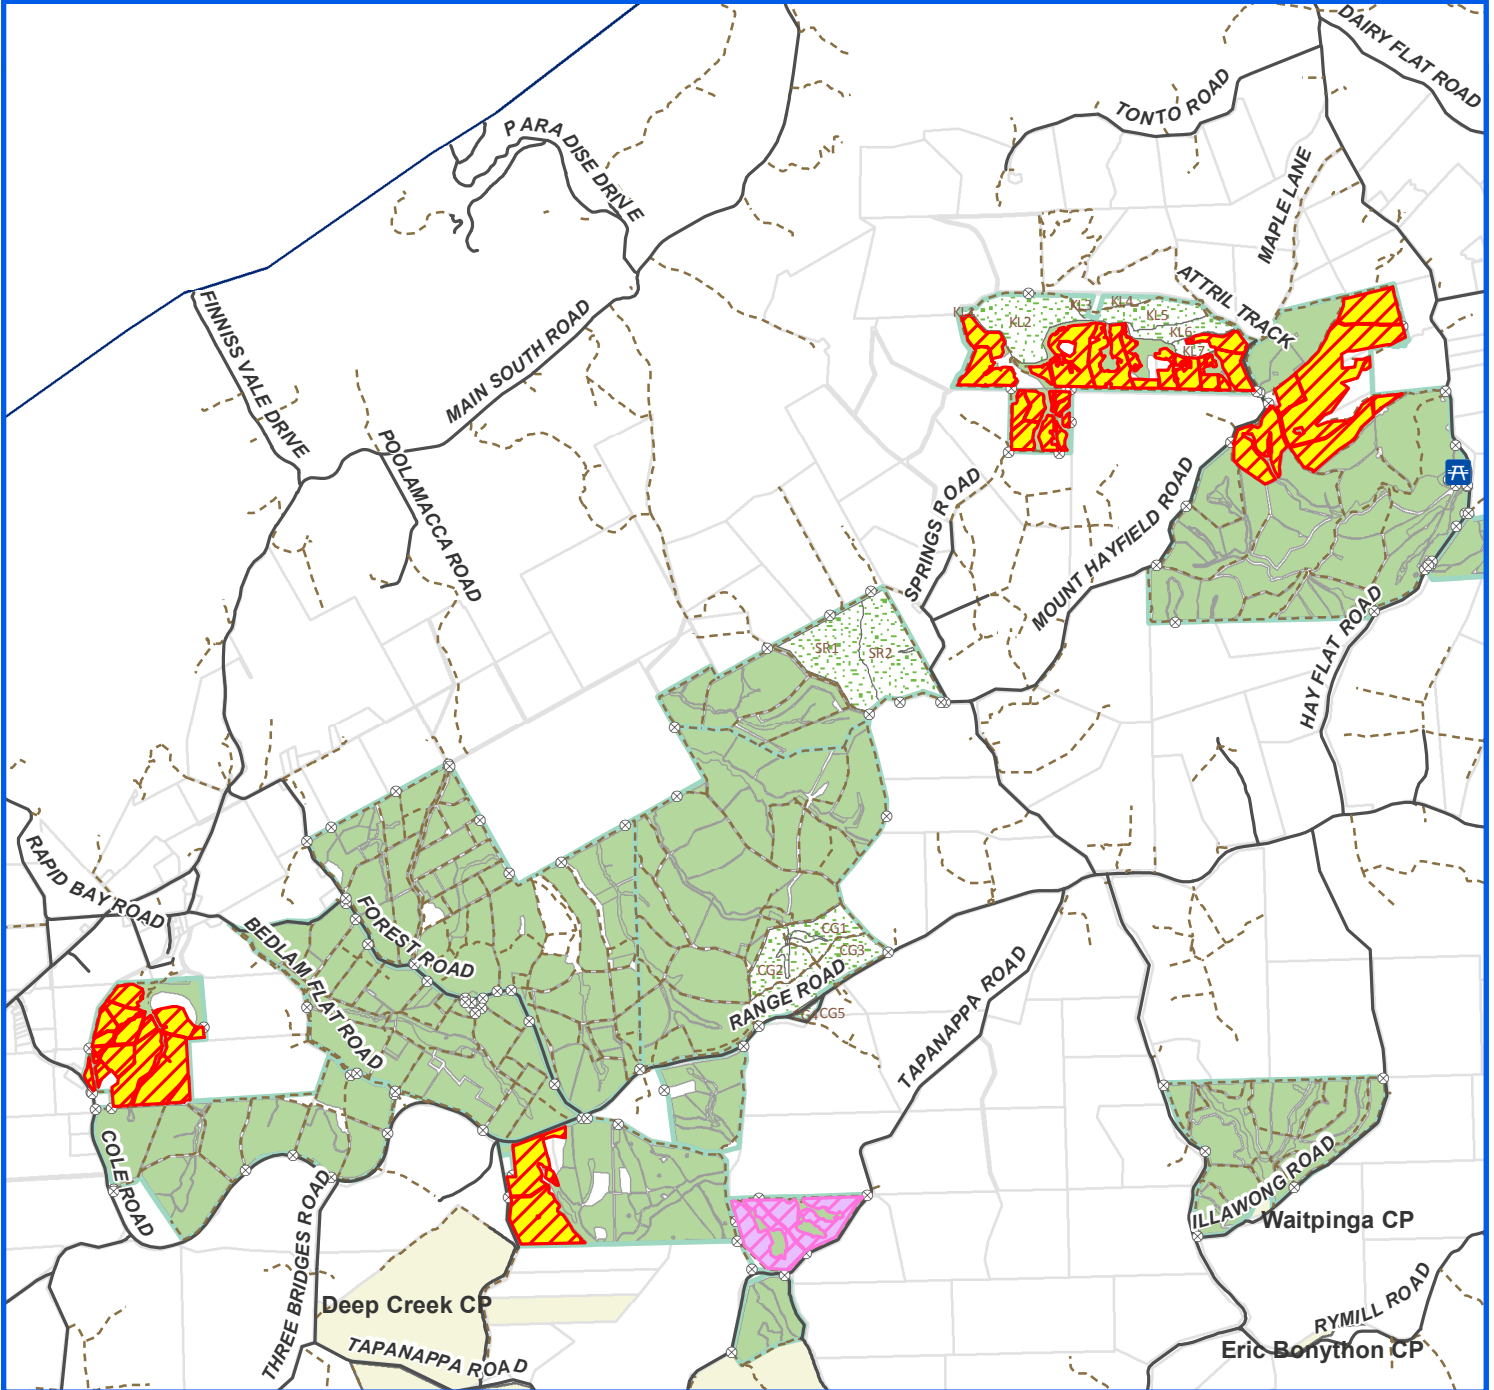

Second Valley Forest Reserve - ForestrySA

ACTIVE HARVESTING SITES

NO PUBLIC ACCESS

	NO PUBLIC ACCESS		ForestrySA Plantation		Major Road
	UPCOMING HARVEST SITE		ForestrySA Native Forest		Minor Road
	Forest Information Centre		DEW Reserves		Track
	Camping		SAWater Reserve		Forest Gates
	Huts		Reservoir		
	Picnic Areas