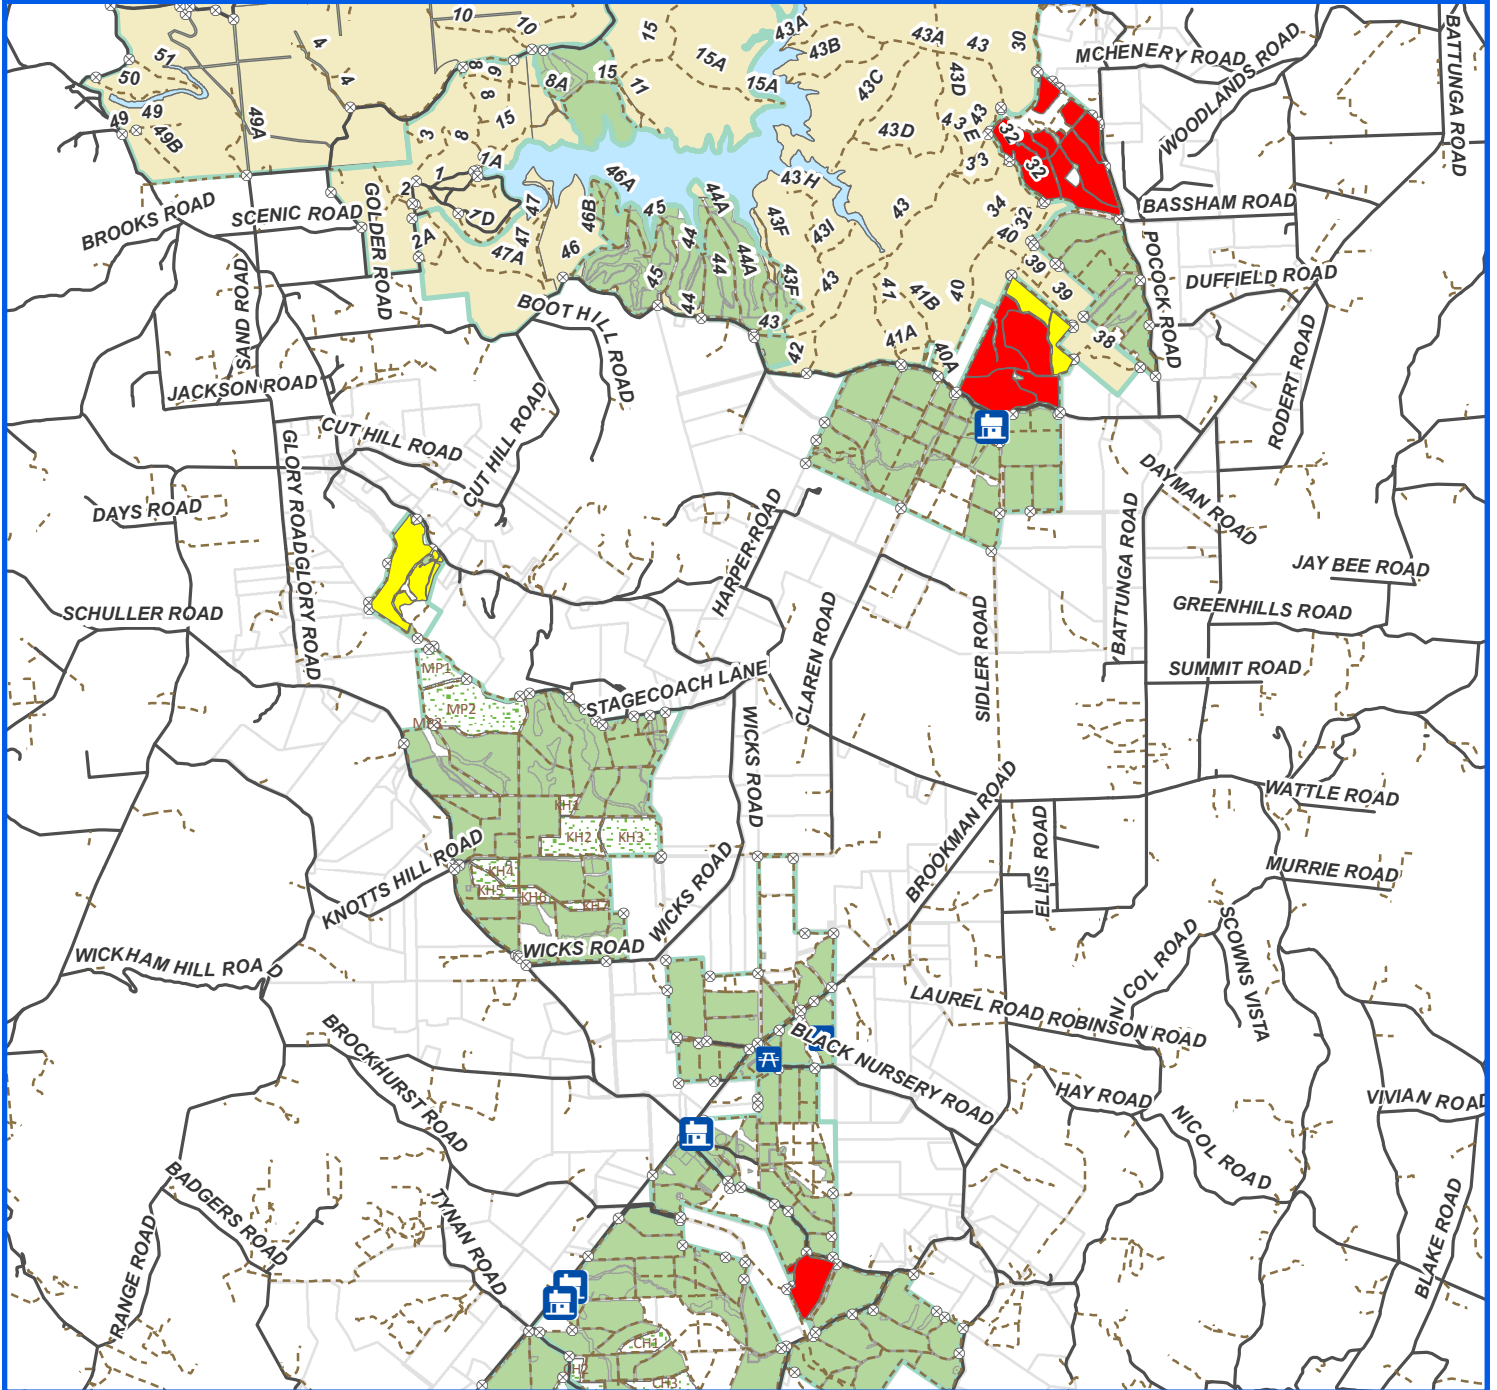

Kuitpo Forest Reserve - ForestrySA

ACTIVE HARVESTING SITES

NO PUBLIC ACCESS

FSA Harvest Sites

- Active
- Upcoming
- Forest Information Centre
- Camping
- Huts
- Picnic Areas

- ForestrySA Plantation
- ForestrySA Native Forest
- DEW Reserves
- SAWater Reserve
- Reservoir
- Major Road
- Minor Road
- Track
- Forest Gates

For more information visit:
www.forestrysa.com.au

Updated Date: 28/03/2024