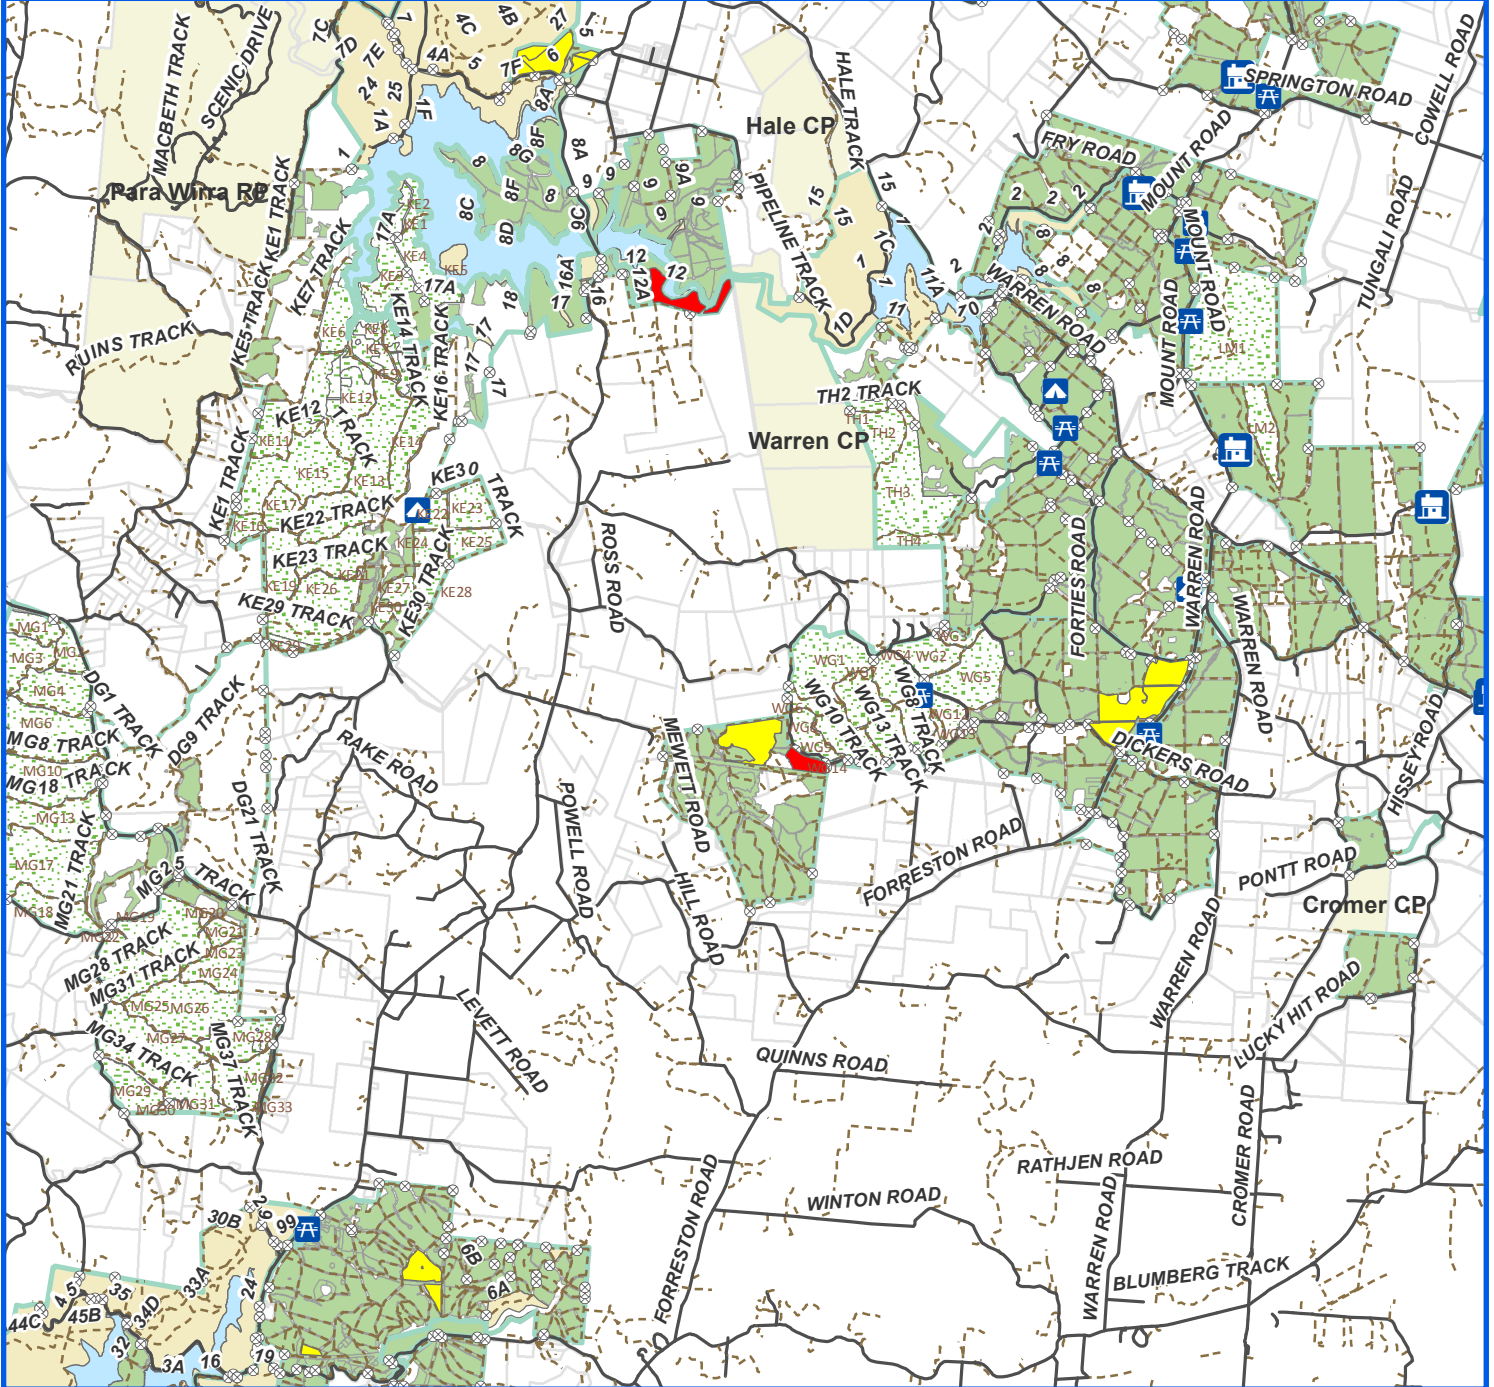

Mount Crawford Forest Reserve - ForestrySA

ACTIVE HARVESTING SITES

NO PUBLIC ACCESS

FSA Harvest Sites

- Active
- Upcoming
- Forest Information Centre
- Camping
- Huts
- Picnic Areas

- ForestrySA Plantation
- ForestrySA Native Forest
- DEW Reserves
- SAWater Reserve
- Reservoir
- Major Road
- Minor Road
- Track
- Forest Gates

For more information visit:
www.forestrysa.com.au

Updated Date: 28/03/2024