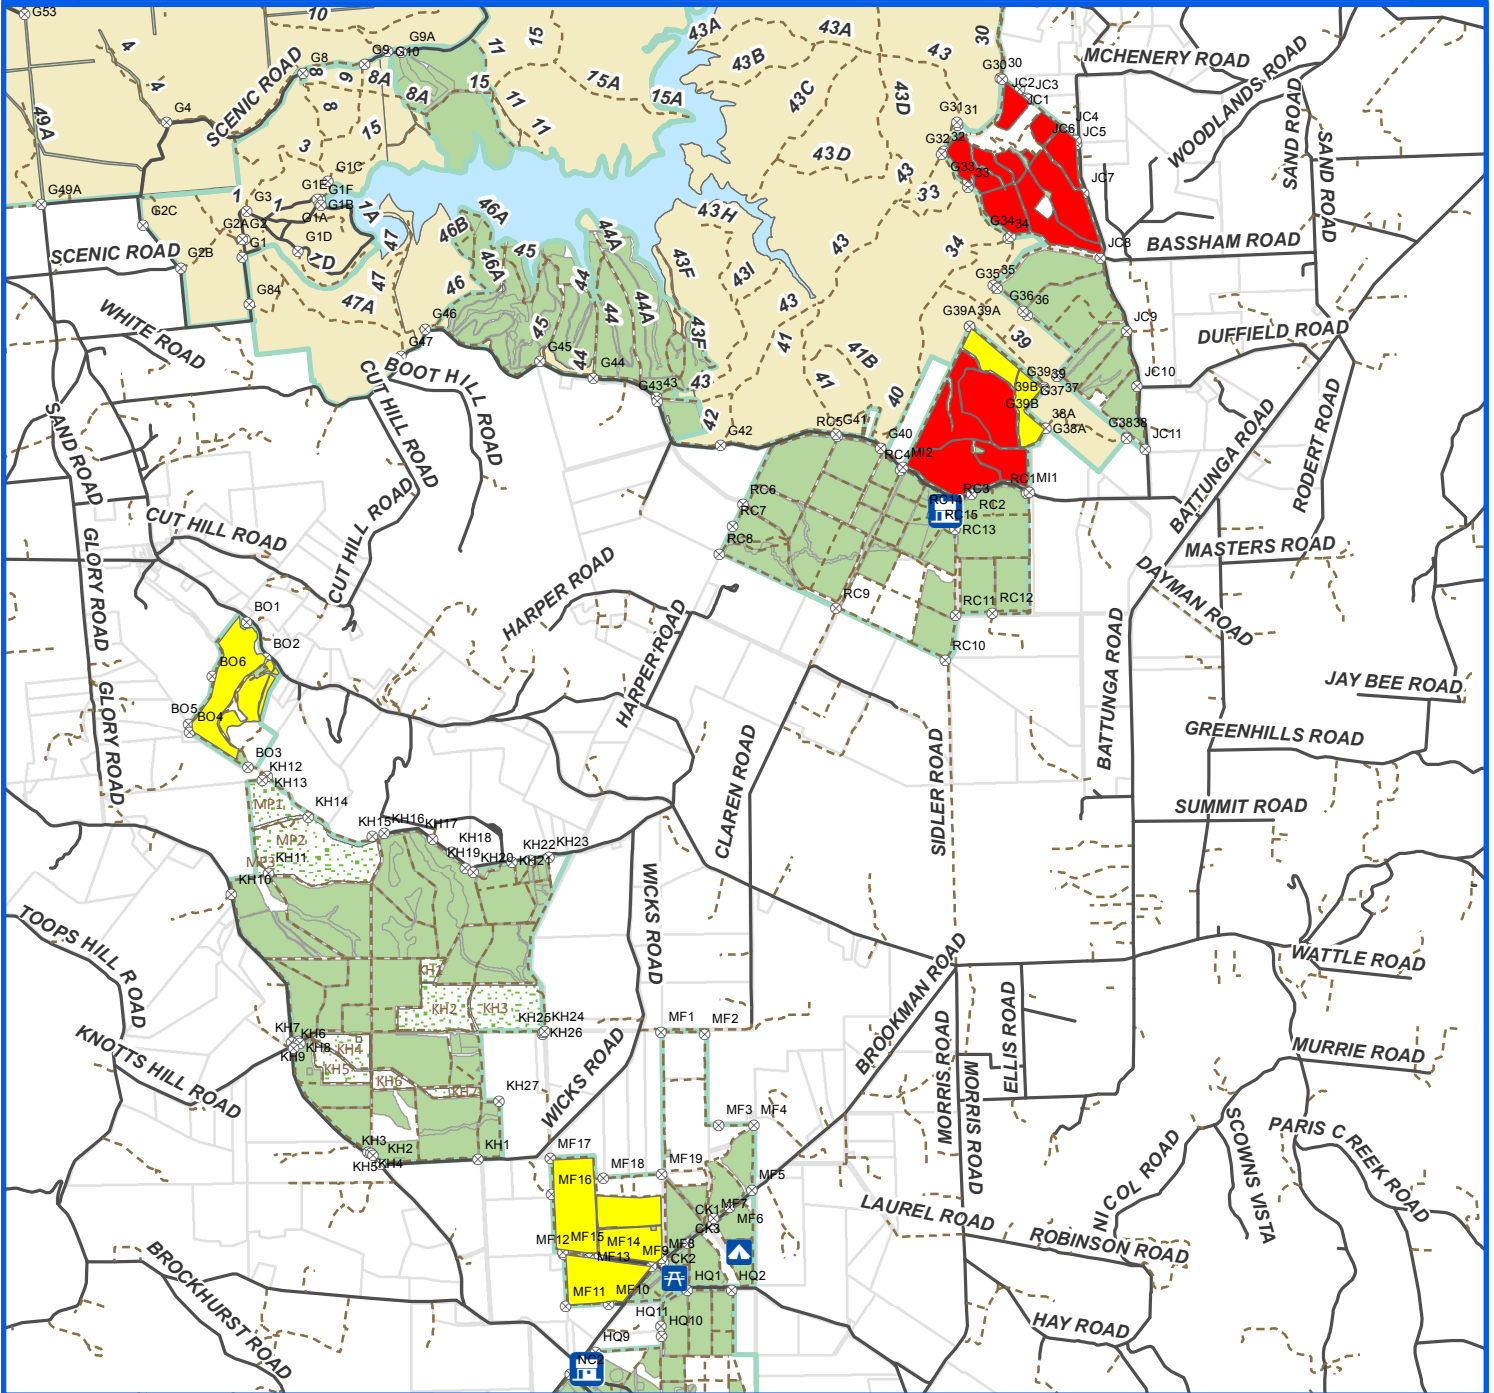

Kuitpo Forest Reserve - ForestrySA

ACTIVE HARVESTING SITES

NO PUBLIC ACCESS

Harvesting

- Active
- Upcoming

- i Forest Information Centre
- ⬆ Camping
- 🏠 Huts
- 🏖️ Picnic Areas

- ForestrySA Plantation
- ForestrySA Native Forest
- DEW Reserves
- SAWater Reserve
- Reservoir
- Major Road
- Minor Road
- Track
- Forest Gates

For more information visit:
www.forestrysa.com.au

Updated Date: 07/05/2024