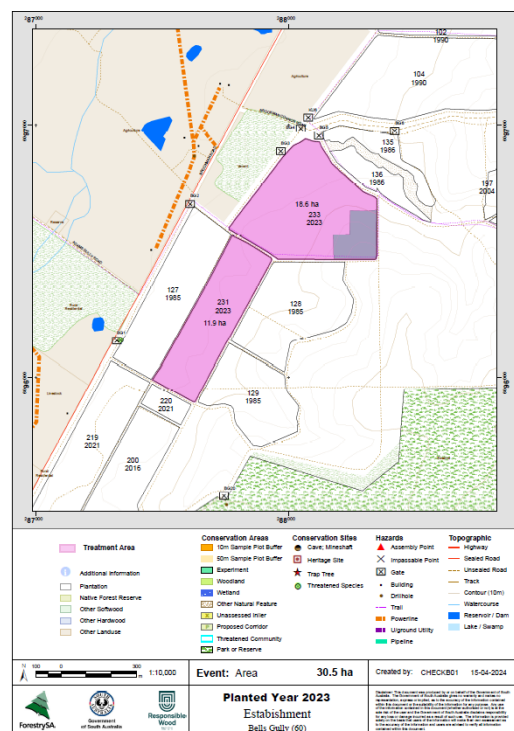

Mount Lofty Ranges Forestry Operations
Planned Pine Plantation Reestablishment area
Forest : Kuitpo
Locality: Bells Gully
Planting Year 2023

Table below is an indication of the timing for major activities which occur during the reestablishment period.

Operation	Operation date (Period)
Windrowing / Clearing /Chopper Rolling	Completed
Burning - Waste material (Windrows or Heaps)	N/A
Weed Control (Aerial Helicopter) P-10 (10 months prior to planting)	Completed
Re-heaping if required	Not Required
Cultivation	Completed
Weed Control (Aerial Helicopter) P-2 (2 months prior to planting)	Completed
Re-burn if required	Not Required
Planting	Completed
Weed Competition (Aerial Helicopter) P+ 4 (4 months after planting)	Completed
Weed Competition (Aerial Helicopter) P+10 (10 months after planting)	May - June 2024