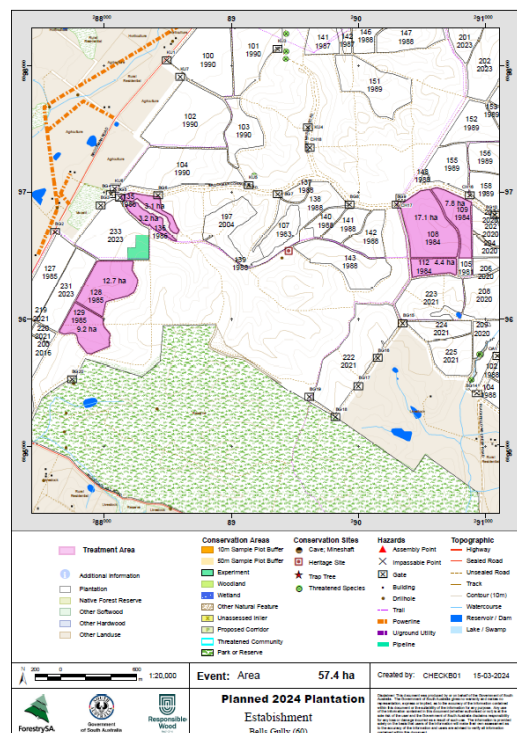

Mount Lofty Ranges Forestry Operations
Planned Pine Plantation Reestablishment area
**Forest : Kuitpo
 Locality: Bells Gully
 Planting Year 2024**

Table below is an indication of the timing for major activities which occur during the reestablishment period.

Operation	Operation date (Period)
Windrowing / Clearing /Chopper Rolling	In Progress May 2024
Burning - Waste material (Windrows or Heaps)	May – June 2024
Weed Control (Aerial Helicopter) P-10 (10 months prior to planting)	Completed
Re-heaping if required	Not Required
Cultivation (Ripping)	In Progress May 2024
Weed Control (Aerial Helicopter) P-2 (2 months prior to planting)	(Autumn) May 2024
Re-burn if required	Not Required
Planting	June - July 2024
Weed Competition (Aerial Helicopter) P+ 4 (4 months after planting)	(Spring) Oct - Nov 2024
Weed Competition (Aerial Helicopter) P+10 (10 months after planting)	(Autumn) May - June 2025