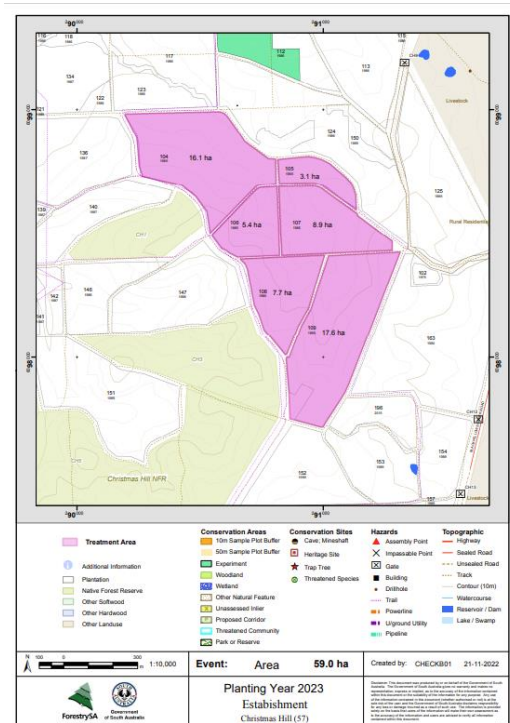

Mount Lofty Ranges Forestry Operations
Planned Pine Plantation Reestablishment area
**Forest : Kuitpo
 Locality: Christmas Hill
 Planting Year 2023**

Table below is an indication of the timing for major activities which occur during the reestablishment period.

Operation	Operation date (Period)
Windrowing / Clearing /Chopper Rolling	Completed
Burning - Waste material (Windrows or Heaps)	Completed
Weed Control (Aerial Helicopter) P-10 (10 months prior to planting)	Completed
Re-heaping if required	Not Required
Cultivation	Completed
Weed Control (Aerial Helicopter) P-2 (2 months prior to planting)	Completed
Re-burn if required	Completed
Planting	Completed
Weed Competition (Aerial Helicopter) P+ 4 (4 months after planting)	Completed
Weed Competition (Aerial Helicopter) P+10 (10 months after planting)	May - June 2024