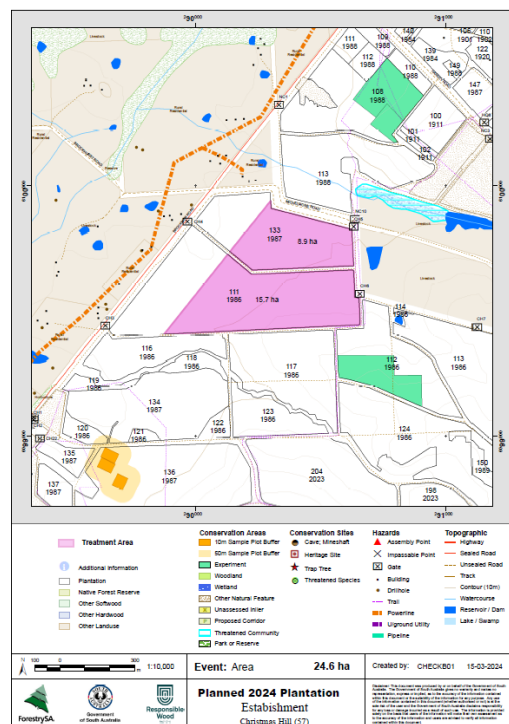

Mount Lofty Ranges Forestry Operations
Planned Pine Plantation Reestablishment area
**Forest : Kuitpo
 Locality: Christmas Hill
 Planting Year 2024**

Table below is an indication of the timing for major activities which occur during the reestablishment period.

Operation	Operation date (Period)
Windrowing / Clearing / Chopper Rolling	In Progress
Burning - Waste material (Windrows or Heaps)	Not Required
Weed Control (Aerial Helicopter) P-10 (10 months prior to planting)	Completed
Re-heaping if required	Not Required
Cultivation (Ripping)	May 2024
Weed Control (Aerial Helicopter) P-2 (2 months prior to planting)	(Autumn) May 2024
Re-burn if required	May – June 2024 if any Heaps
Planting	June - July 2024
Weed Competition (Aerial Helicopter) P+ 4 (4 months after planting)	(Spring) Oct - Nov 2024
Weed Competition (Aerial Helicopter) P+10 (10 months after planting)	(Autumn) May - June 2025