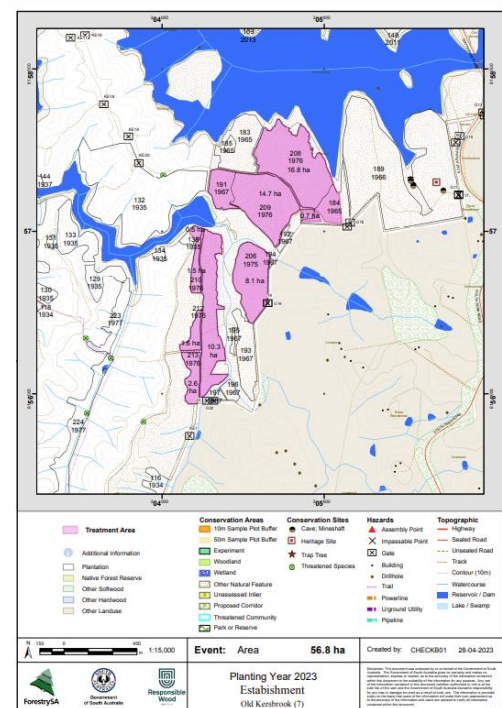

Mount Lofty Ranges Forestry Operations

Planned Pine Plantation Reestablishment area

Forest : Mount Crawford
Locality: Old Kersbrook
Planting Year 2023

Table below is an indication of the timing for major activities which occur during the reestablishment period.

Operation	Operation date (Period)
Windrowing / Clearing /Chopper Rolling	Completed
Burning - Waste material (Windrows or Heaps)	Completed
Weed Control (Aerial Helicopter) P-10 (10 months prior to planting)	Nil Operation
Re-heaping if required	N/A
Cultivation (Wilco Spot)	Completed
Weed Control (Aerial Helicopter) P-2 (2 months prior to planting)	(Autumn) May 2023
Re-burn if required	Nil
Planting	Completed
Weed Competition (Aerial Helicopter) P+ 4 (4 months after planting)	Completed
Weed Competition (Aerial Helicopter) P+10 (10 months after planting)	(Autumn) May - June 2024