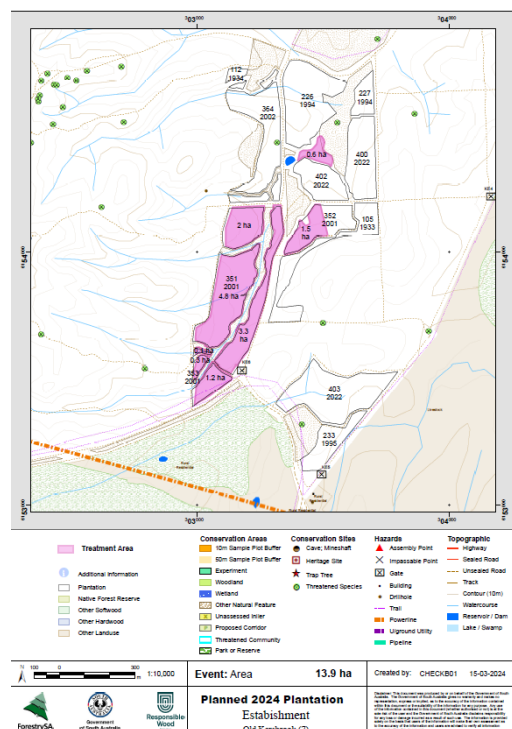

Mount Lofty Ranges Forestry Operations
Planned Pine Plantation Reestablishment area
Forest : Mount Crawford
Locality: Old Kersbrook
Planting Year 2024

Table below is an indication of the timing for major activities which occur during the reestablishment period.

Operation	Operation date (Period)
Windrowing / Clearing /Chopper Rolling	Completed
Burning - Waste material (Windrows or Heaps)	Completed
Weed Control (Aerial Helicopter) P-10 (10 months prior to planting)	Completed
Re-heaping if required	Completed
Cultivation (Ripping)	Completed
Weed Control (Aerial Helicopter) P-2 (2 months prior to planting)	(Autumn) May 2024
Re-burn if required	Nil
Planting	June - July 2024
Weed Competition (Aerial Helicopter) P+ 4 (4 months after planting)	(Spring) Oct - Nov 2024
Weed Competition (Aerial Helicopter) P+10 (10 months after planting)	(Autumn) May - June 2025