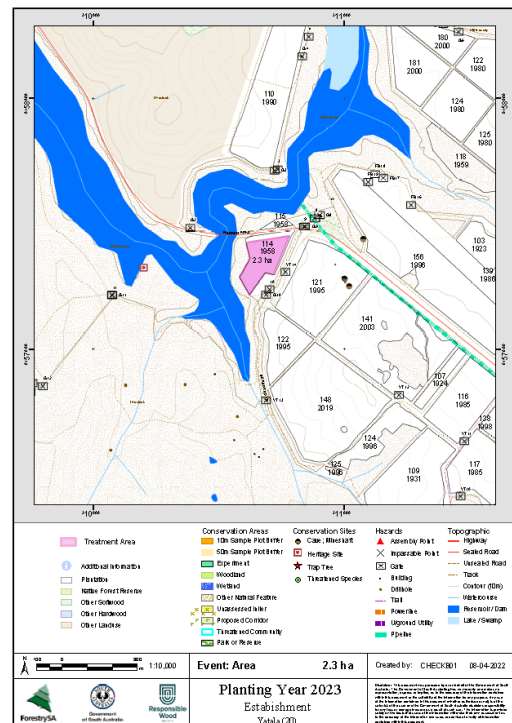

Mount Lofty Ranges Forestry Operations
Planned Pine Plantation Reestablishment area
Forest : Mount Crawford
Locality: Yatala
Planting Year 2023

Table below is an indication of the timing for major activities which occur during the reestablishment period.

Operation	Operation date (Period)
Windrowing / Clearing /Chopper Rolling	Completed
Burning - Waste material (Windrows or Heaps)	Completed
Weed Control (Aerial Helicopter) P-10 (10 months prior to planting)	Completed
Re-heaping if required	Nil
Cultivation (Ripping)	Completed
Weed Control (Aerial Helicopter) P-2 (2 months prior to planting)	Completed
Re-burn if required	Nil
Planting	Completed
Weed Competition (Aerial Helicopter) P+ 4 (4 months after planting)	Completed
Weed Competition (Aerial Helicopter) P+10 (10 months after planting)	May - June 2024