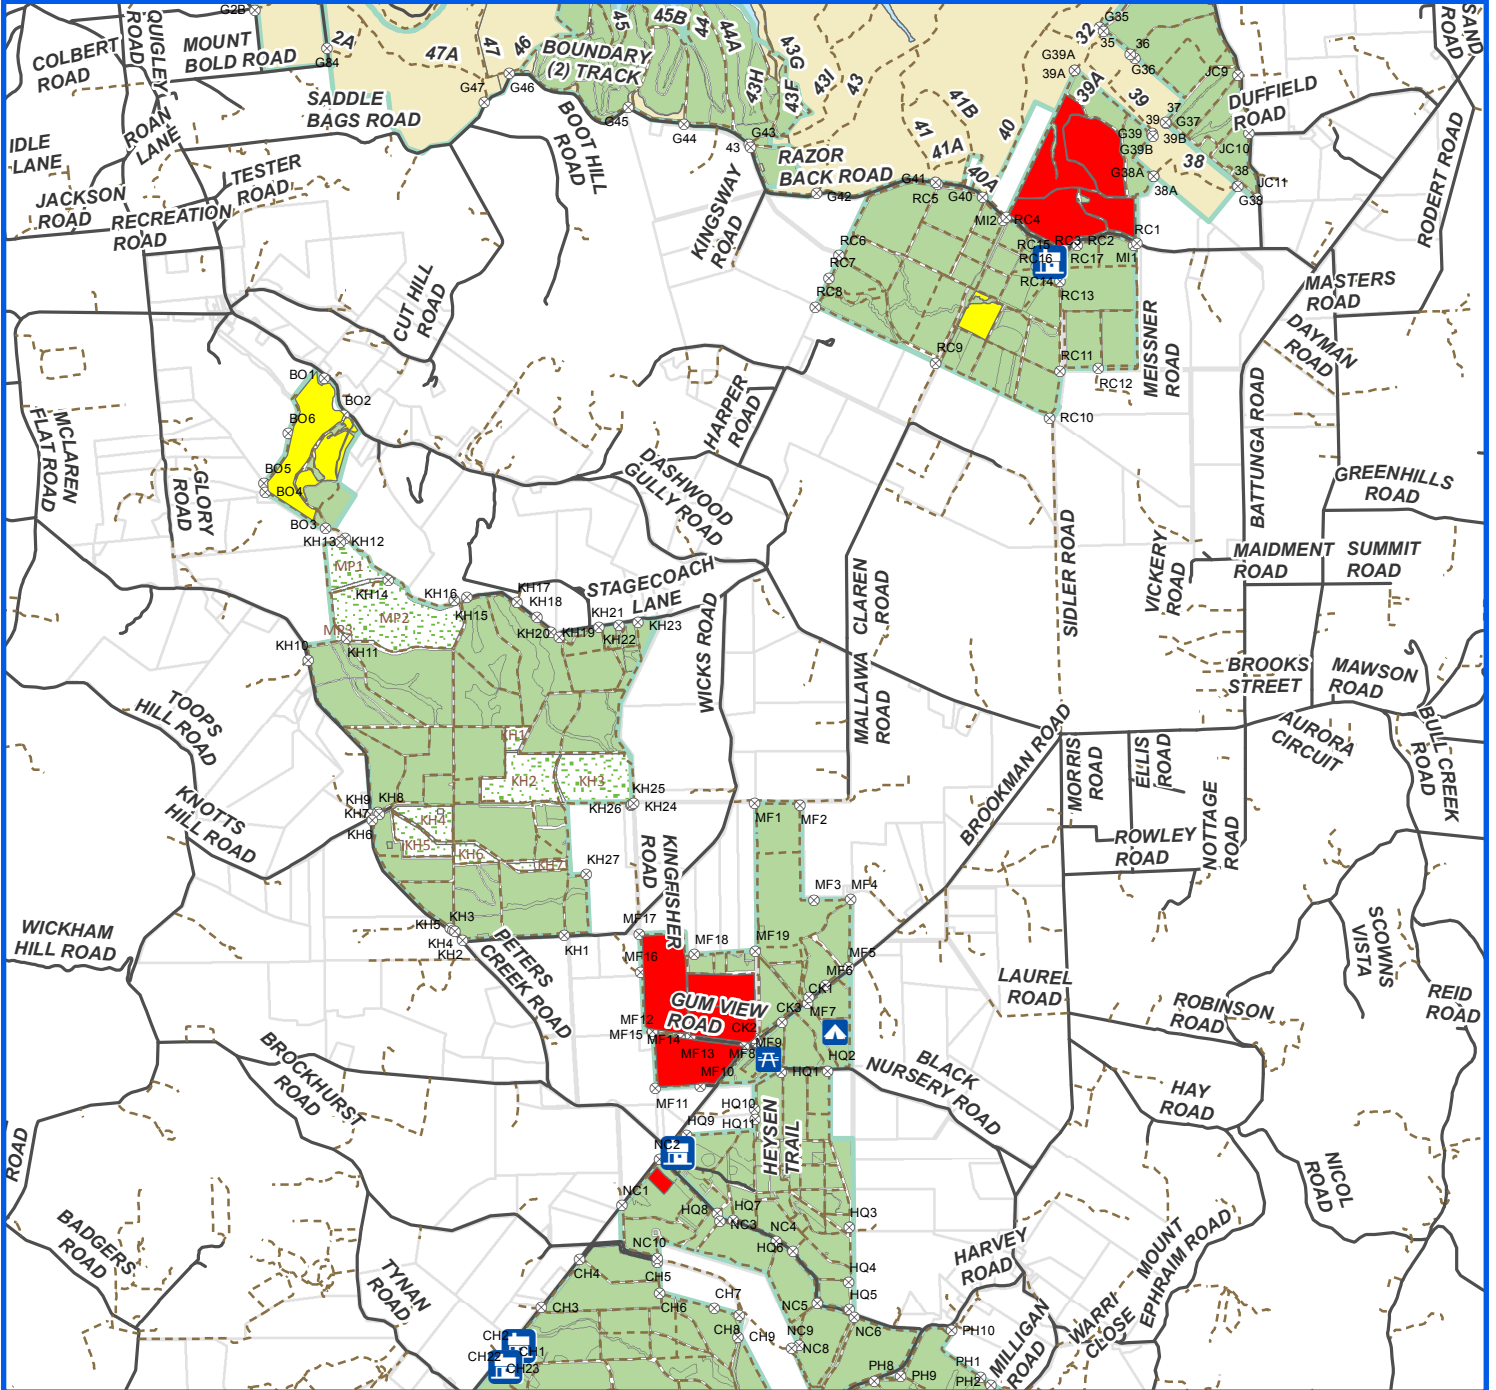

Kuitpo Forest Reserve - ForestrySA

ACTIVE HARVESTING SITES

NO PUBLIC ACCESS

Harvesting

- Active
- Upcoming

- Forest Information Centre
- Camping
- Huts
- Picnic Areas

■ FSA Plantation

■ ForestrySA Native Forest

■ DEW Reserves

■ SAWater Reserve

■ Reservoir

— Major Road

— Minor Road

- - - Track

Forest Gates

For more information visit:
www.forestrysa.com.au

Updated Date: 09/07/2024