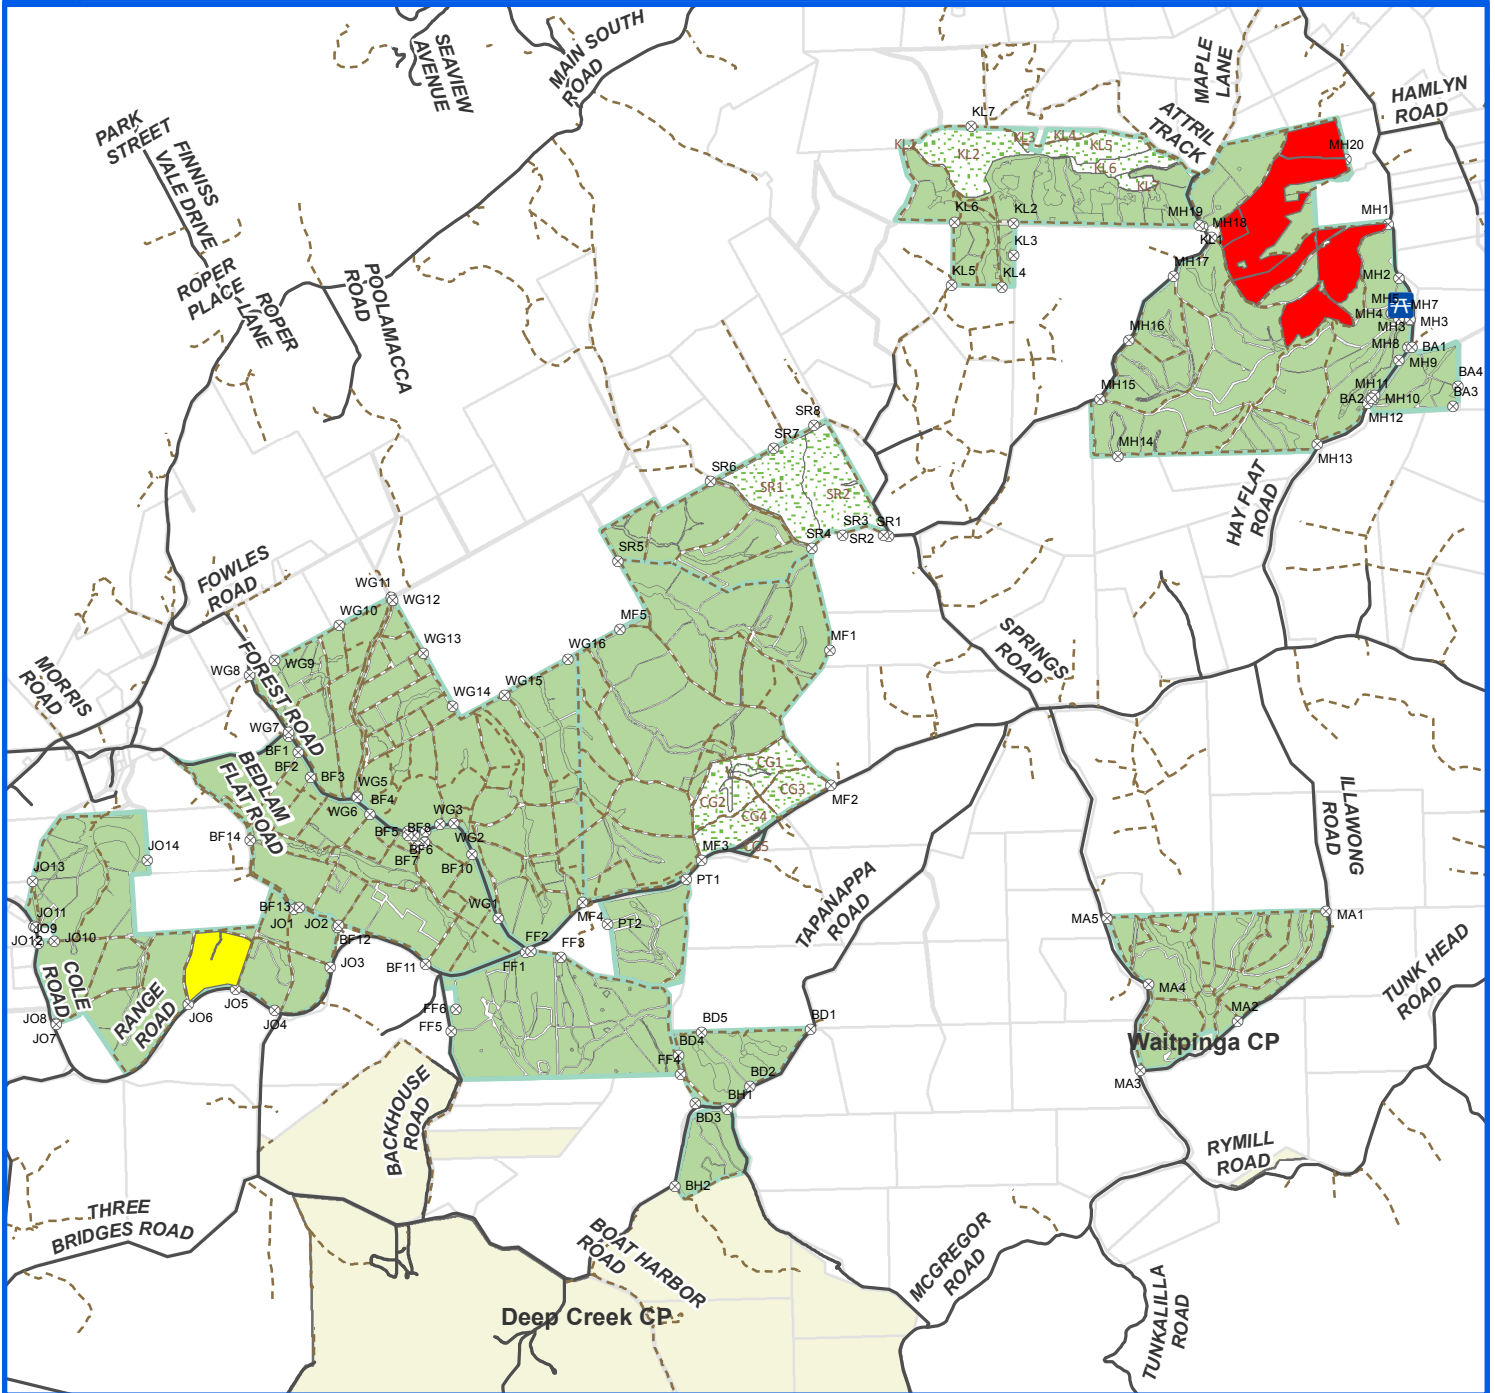

Second Valley Forest Reserve - ForestrySA

ACTIVE HARVESTING SITES

NO PUBLIC ACCESS

Harvesting

- Active
- Upcoming

- Forest Information Centre
- Camping
- Huts
- Picnic Areas

- FSA Plantation
- ForestrySA Native Forest
- DEW Reserves
- SAWater Reserve
- Reservoir

- Major Road
- Minor Road
- Track
- Forest Gates

For more information visit:
www.forestrysa.com.au

Updated Date: 09/07/2024