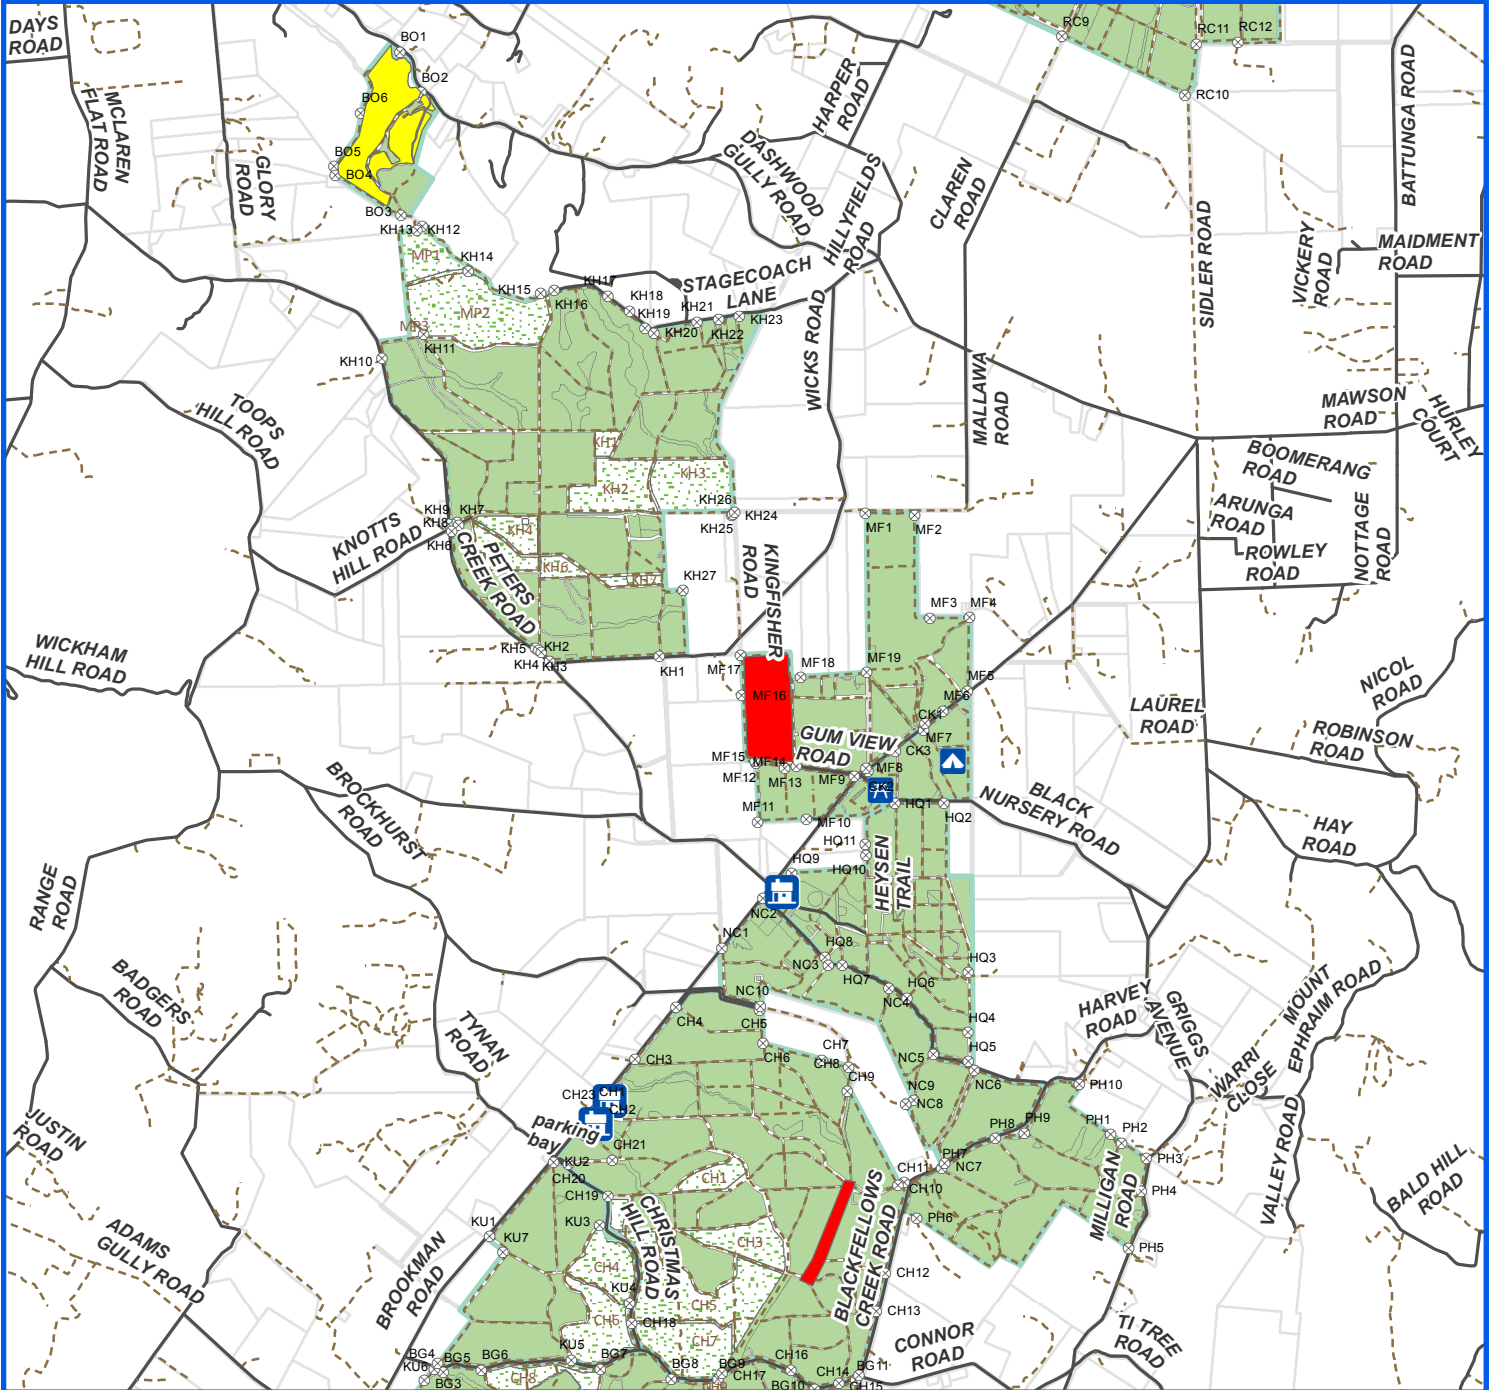

Kuitpo Forest Reserve - ForestrySA

ACTIVE HARVESTING SITES

NO PUBLIC ACCESS

Harvesting

- Active
- Upcoming

- Forest Information Centre
- Camping
- Huts
- Picnic Areas

FSA Plantation

ForestrySA Native Forest

DEW Reserves

SAWater Reserve

Reservoir

Major Road

Minor Road

Track

Forest Gates

For more information visit:
www.forestrysa.com.au

Updated Date: 26/07/2024