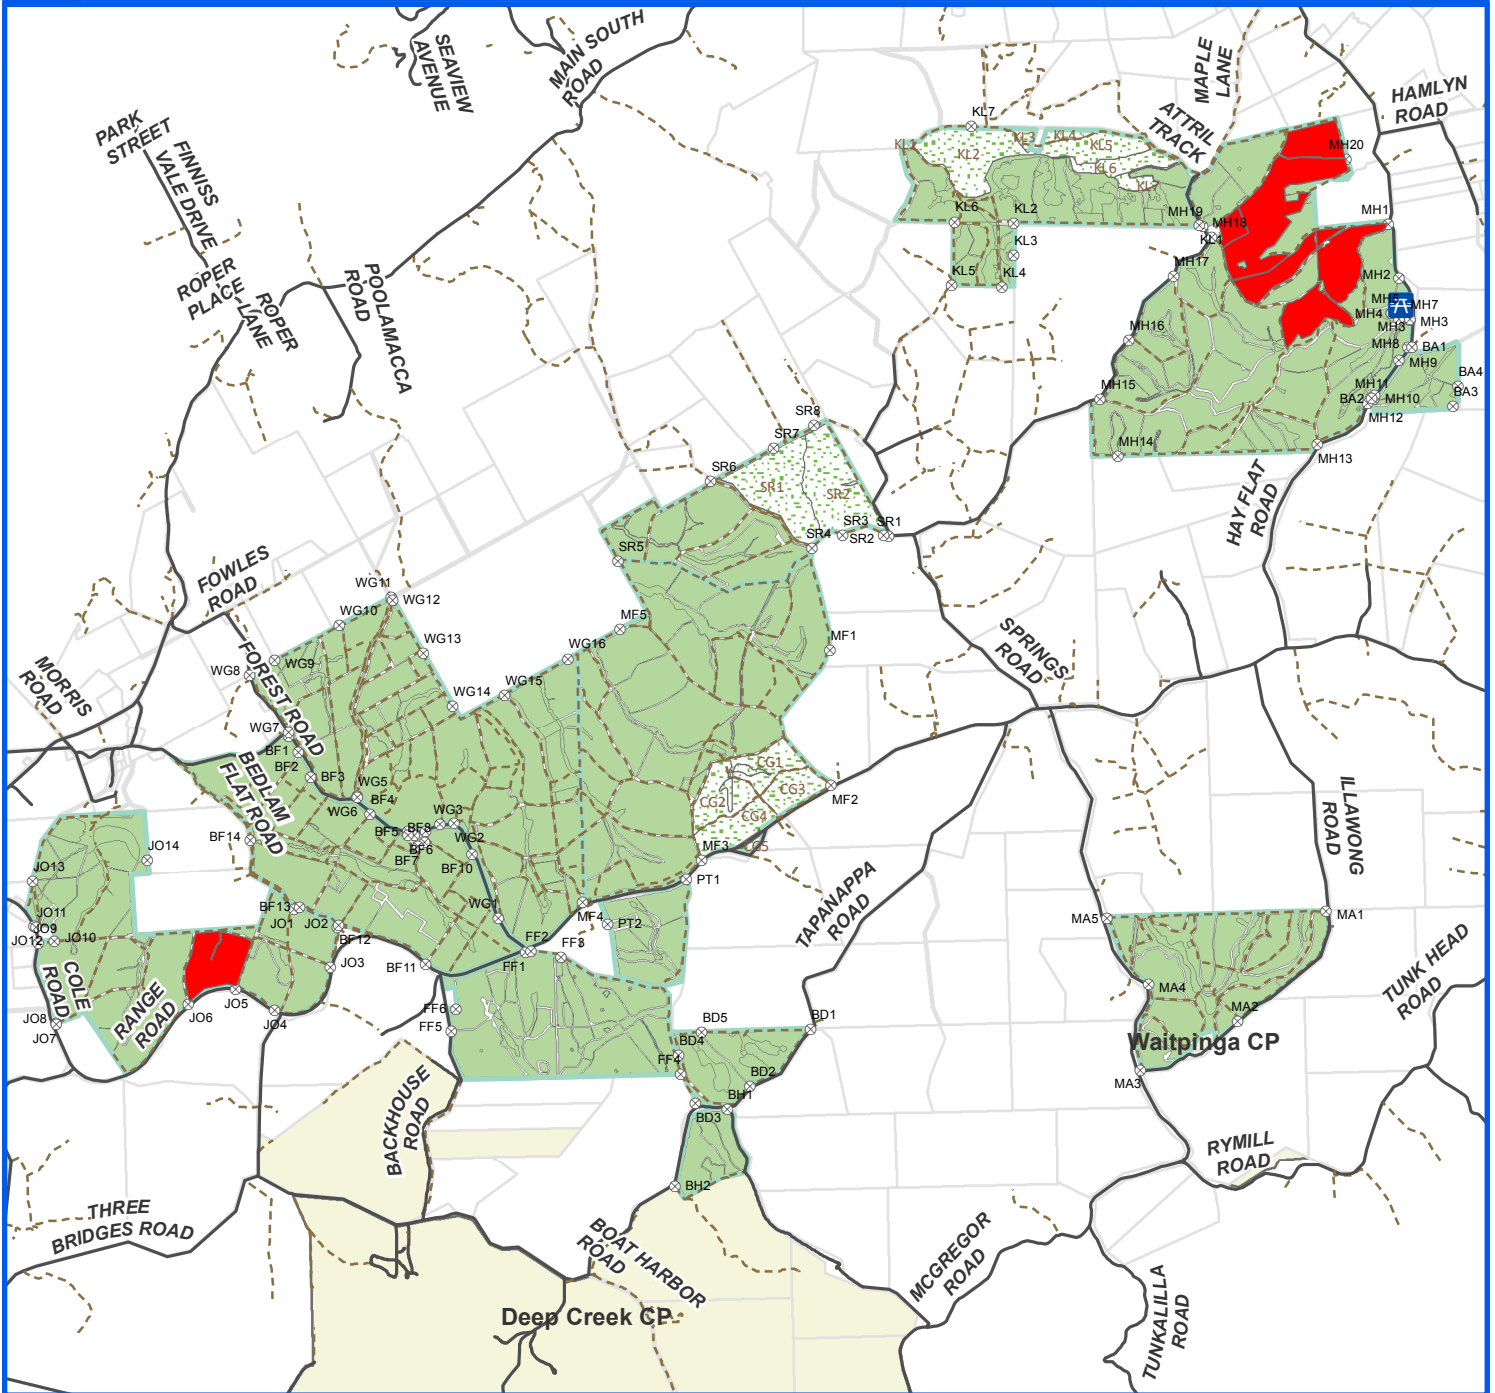

Second Valley Forest Reserve - ForestrySA

ACTIVE HARVESTING SITES

NO PUBLIC ACCESS

Harvesting

- Active
- Forest Information Centre
- Camping
- Huts
- Picnic Areas

- FSA Plantation
- ForestrySA Native Forest
- DEW Reserves
- SAWater Reserve
- Reservoir

- Major Road
- Minor Road
- Track
- Forest Gates

For more information visit:
www.forestrysa.com.au

Updated Date: 26/07/2024