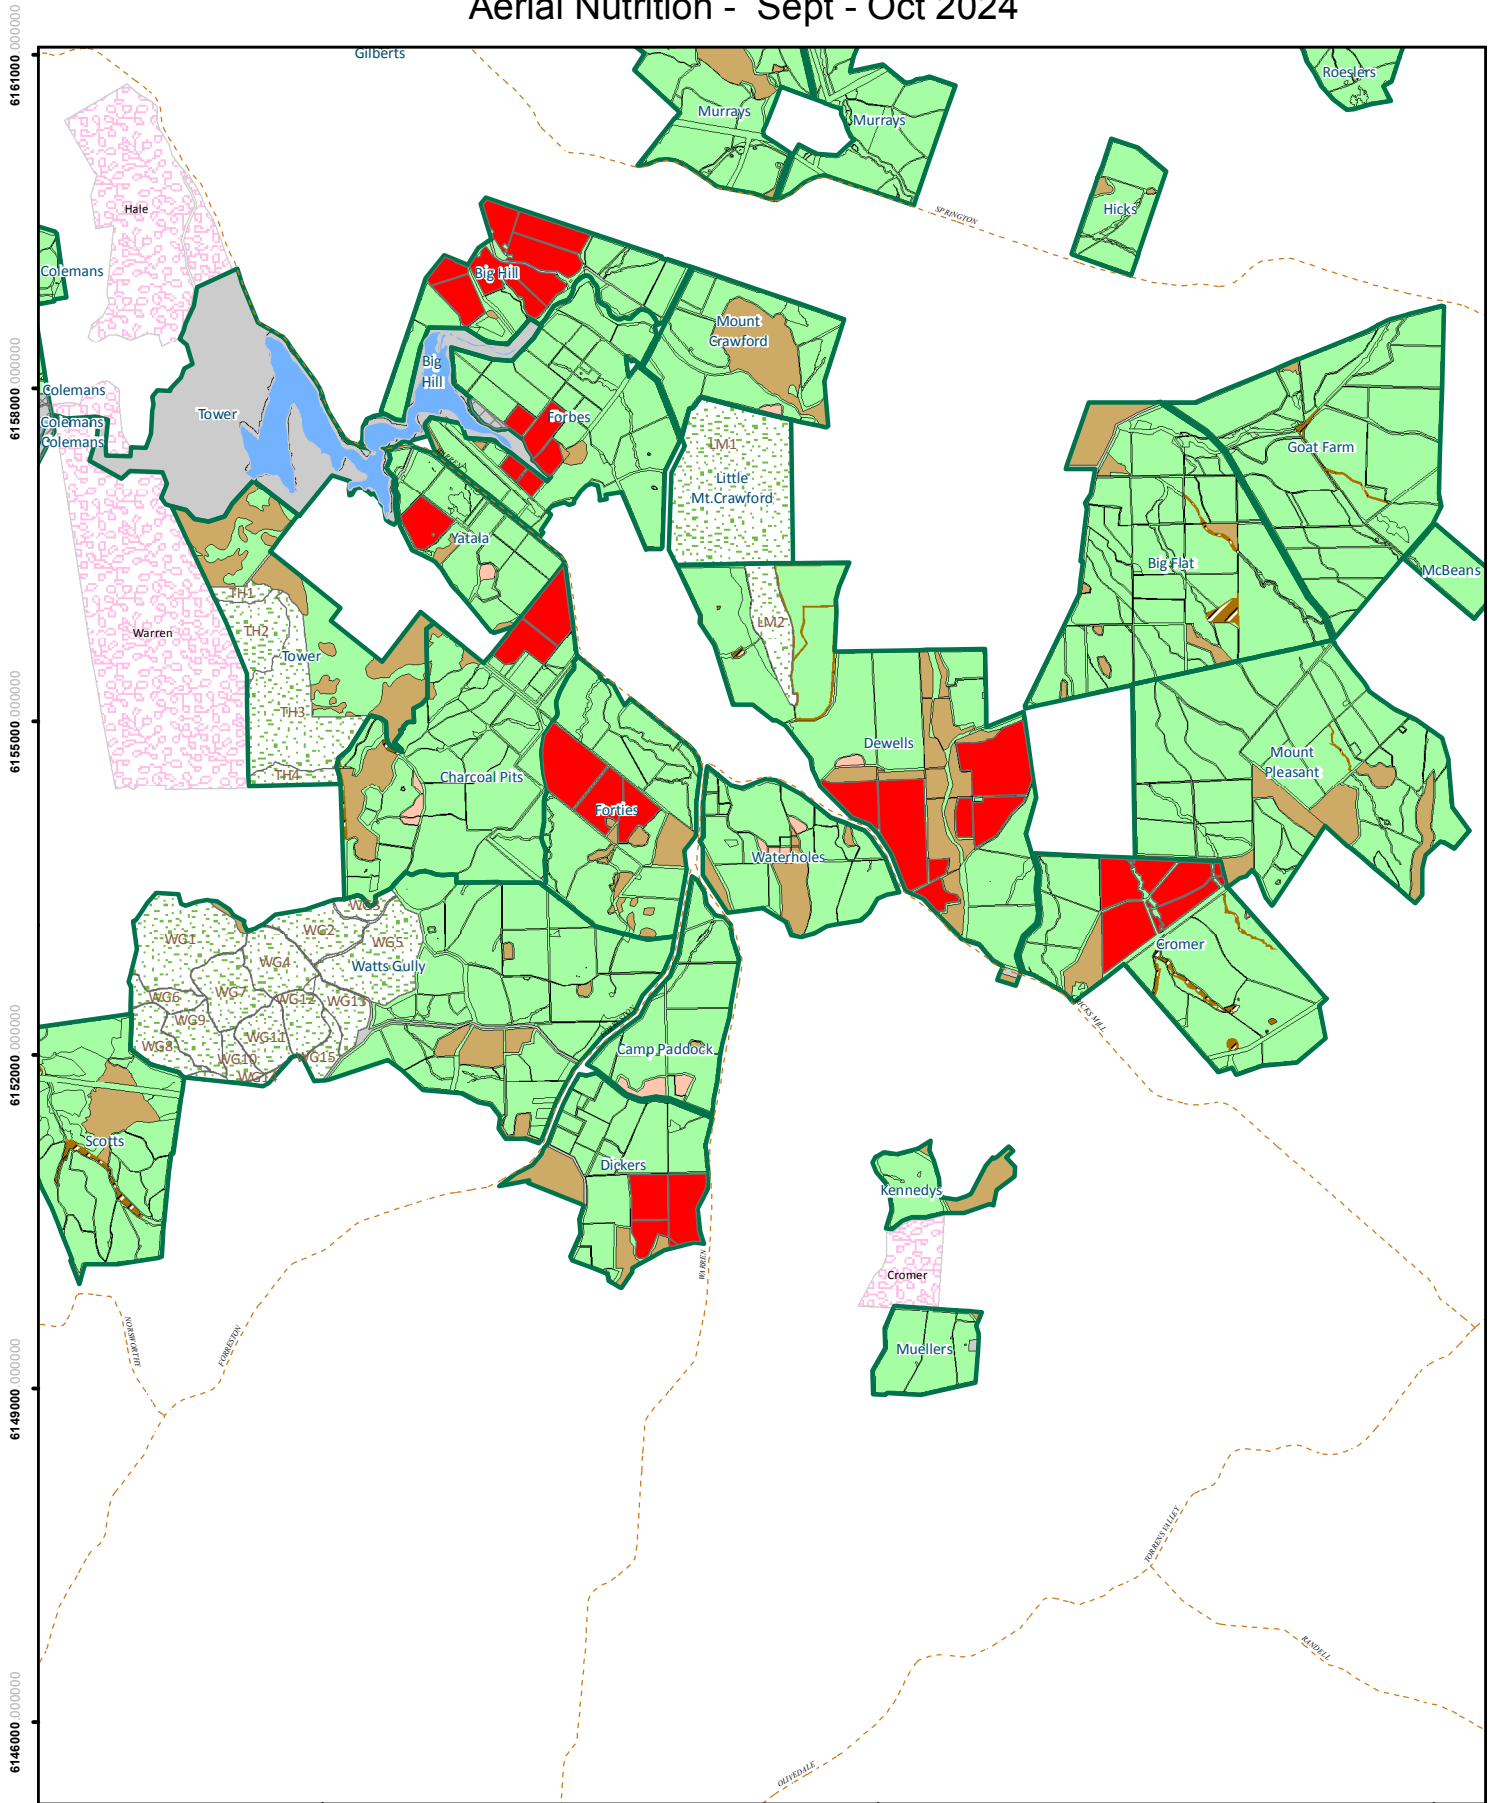

MT CRAWFORD FOREST RESERVE

Planned Forest Operations

Aerial Nutrition - Sept - Oct 2024

- Fert_2024
- Reservoir
- SA Water
- Main Roads
- Forest Reserves/Locality Names
- National Parks

Planned Forest Operation

- Fert_2024