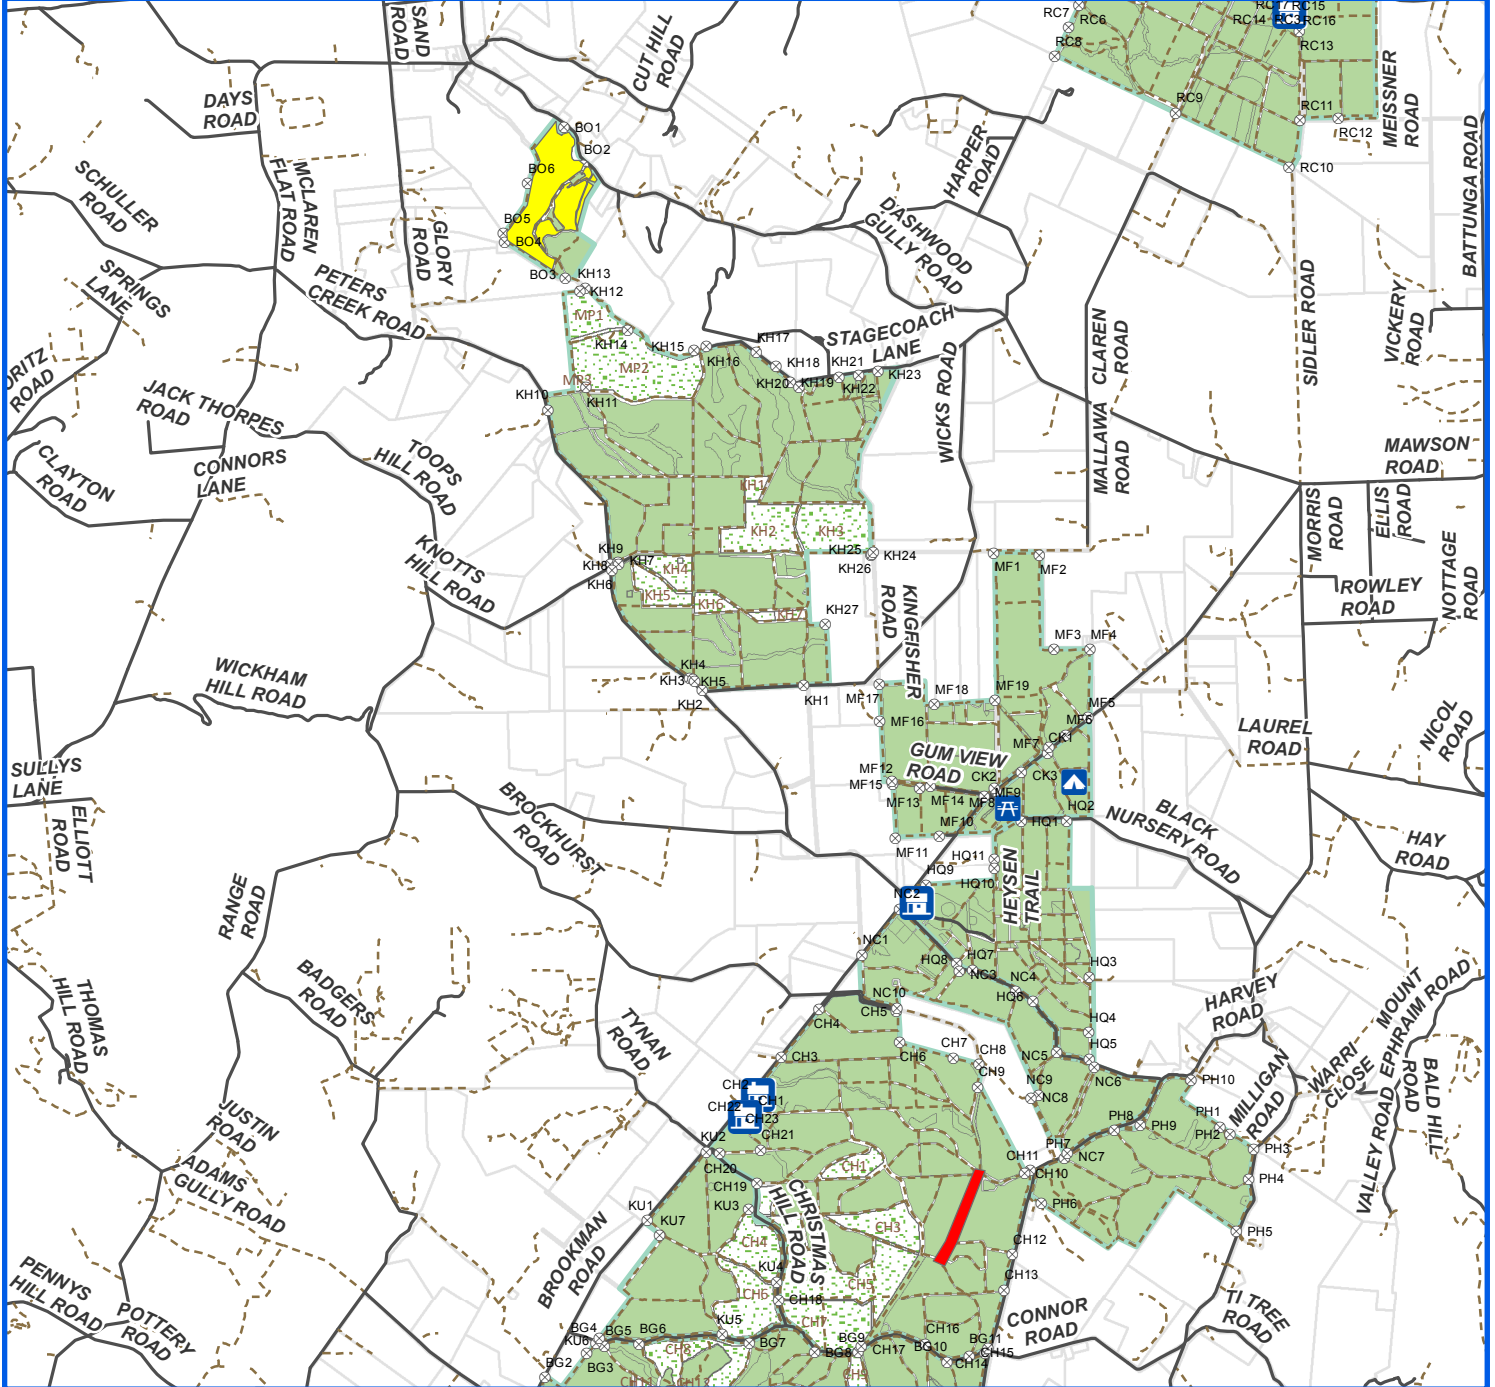

Kuitpo Forest Reserve - ForestrySA

ACTIVE HARVESTING SITES

NO PUBLIC ACCESS

Harvesting

- Active
- Upcoming

- Forest Information Centre
- Camping
- Huts
- Picnic Areas

- FSA Plantation
- ForestrySA Native Forest
- DEW Reserves
- SAWater Reserve
- Reservoir

- Major Road
- Minor Road
- - - Track
- Forest Gates

For more information visit:
www.forestrysa.com.au

Updated Date: 17/09/2024