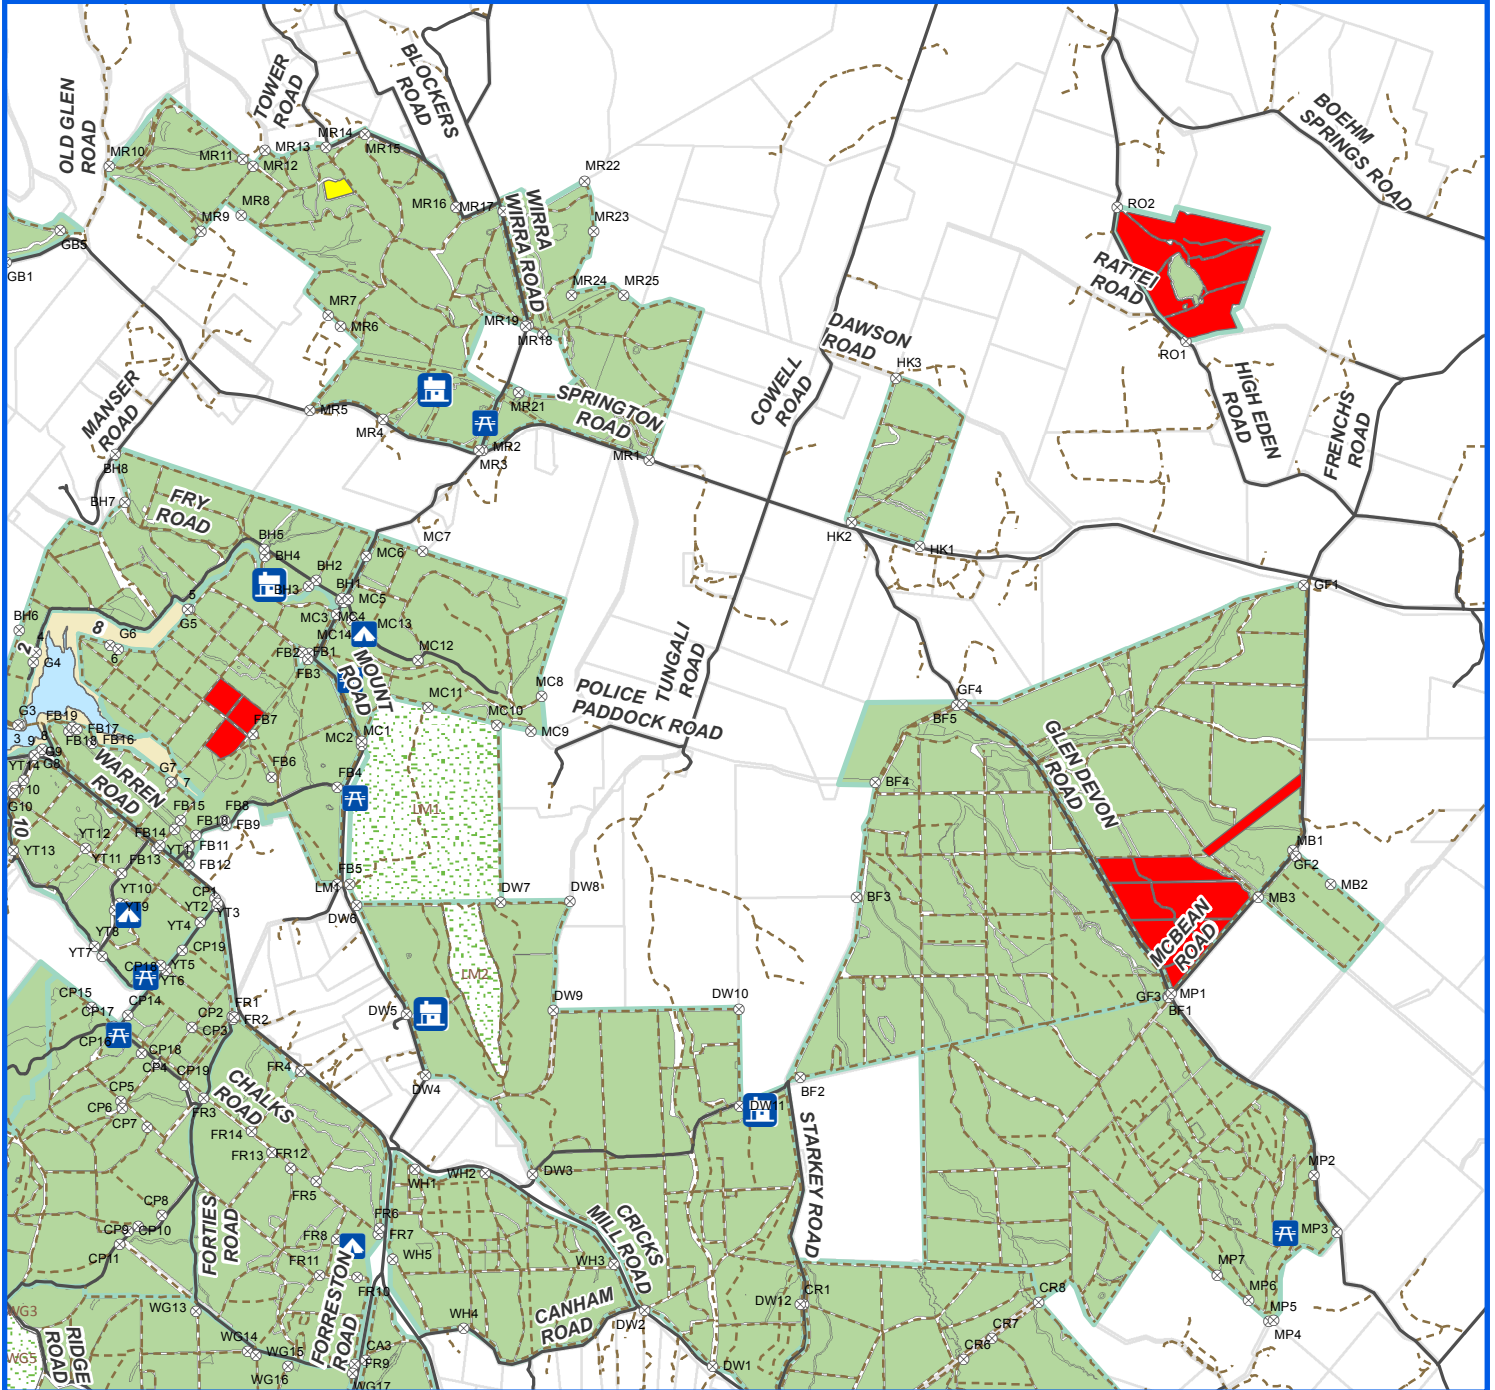

Mount Crawford Forest Reserve - ForestrySA

ACTIVE HARVESTING SITES

NO PUBLIC ACCESS

Harvesting

- Active
- Upcoming

- Forest Information Centre
- Camping
- Huts
- Picnic Areas

FSA Plantation

ForestrySA Native Forest

DEW Reserves

SAWater Reserve

Reservoir

Major Road

Minor Road

Track

Forest Gates

For more information visit:
www.forestrysa.com.au

Updated Date: 17/09/2024