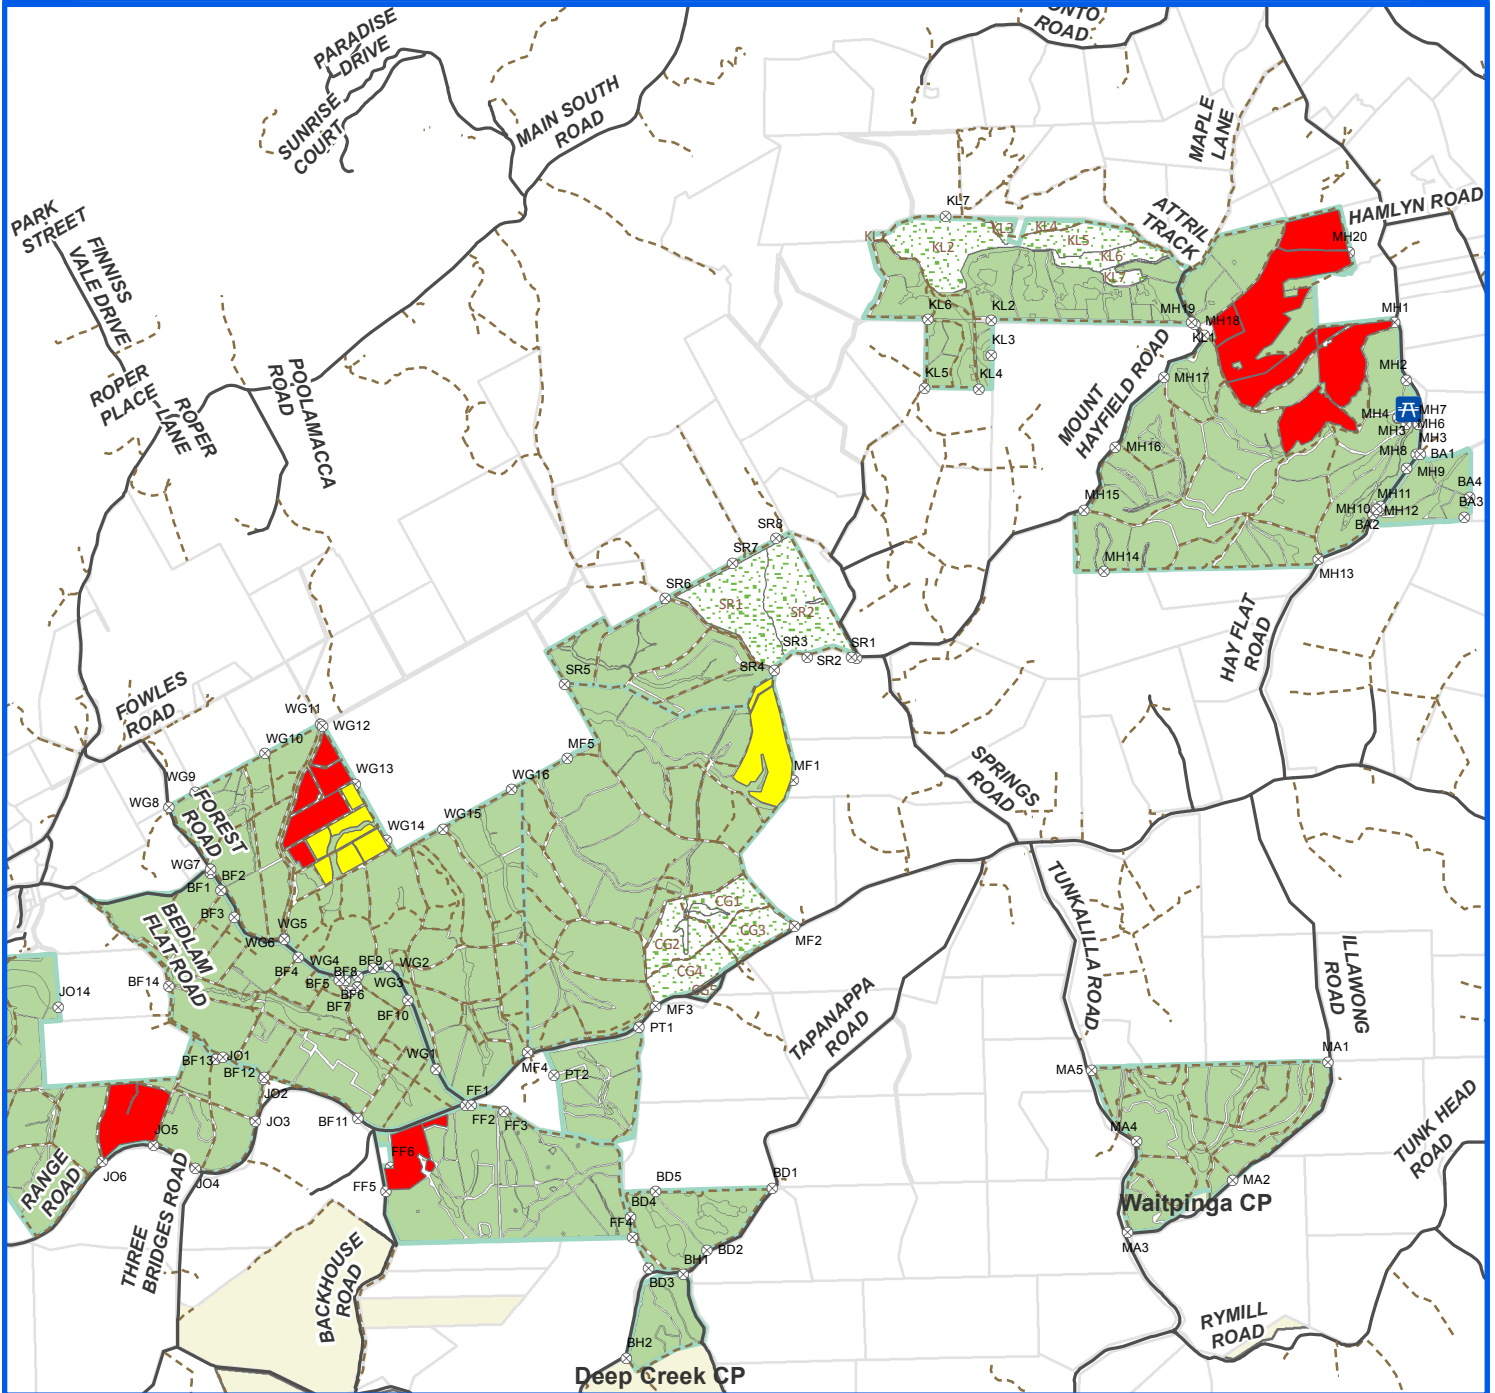

Second Valley Forest Reserve - ForestrySA

ACTIVE HARVESTING SITES

NO PUBLIC ACCESS

Harvesting

- Active
- Upcoming

- Forest Information Centre
- Camping
- Huts
- Picnic Areas

- FSA Plantation
- ForestrySA Native Forest
- DEW Reserves
- SAWater Reserve
- Reservoir

- Major Road
- Minor Road
- Track
- Forest Gates

For more information visit:
www.forestrysa.com.au

Updated Date: 17/09/2024