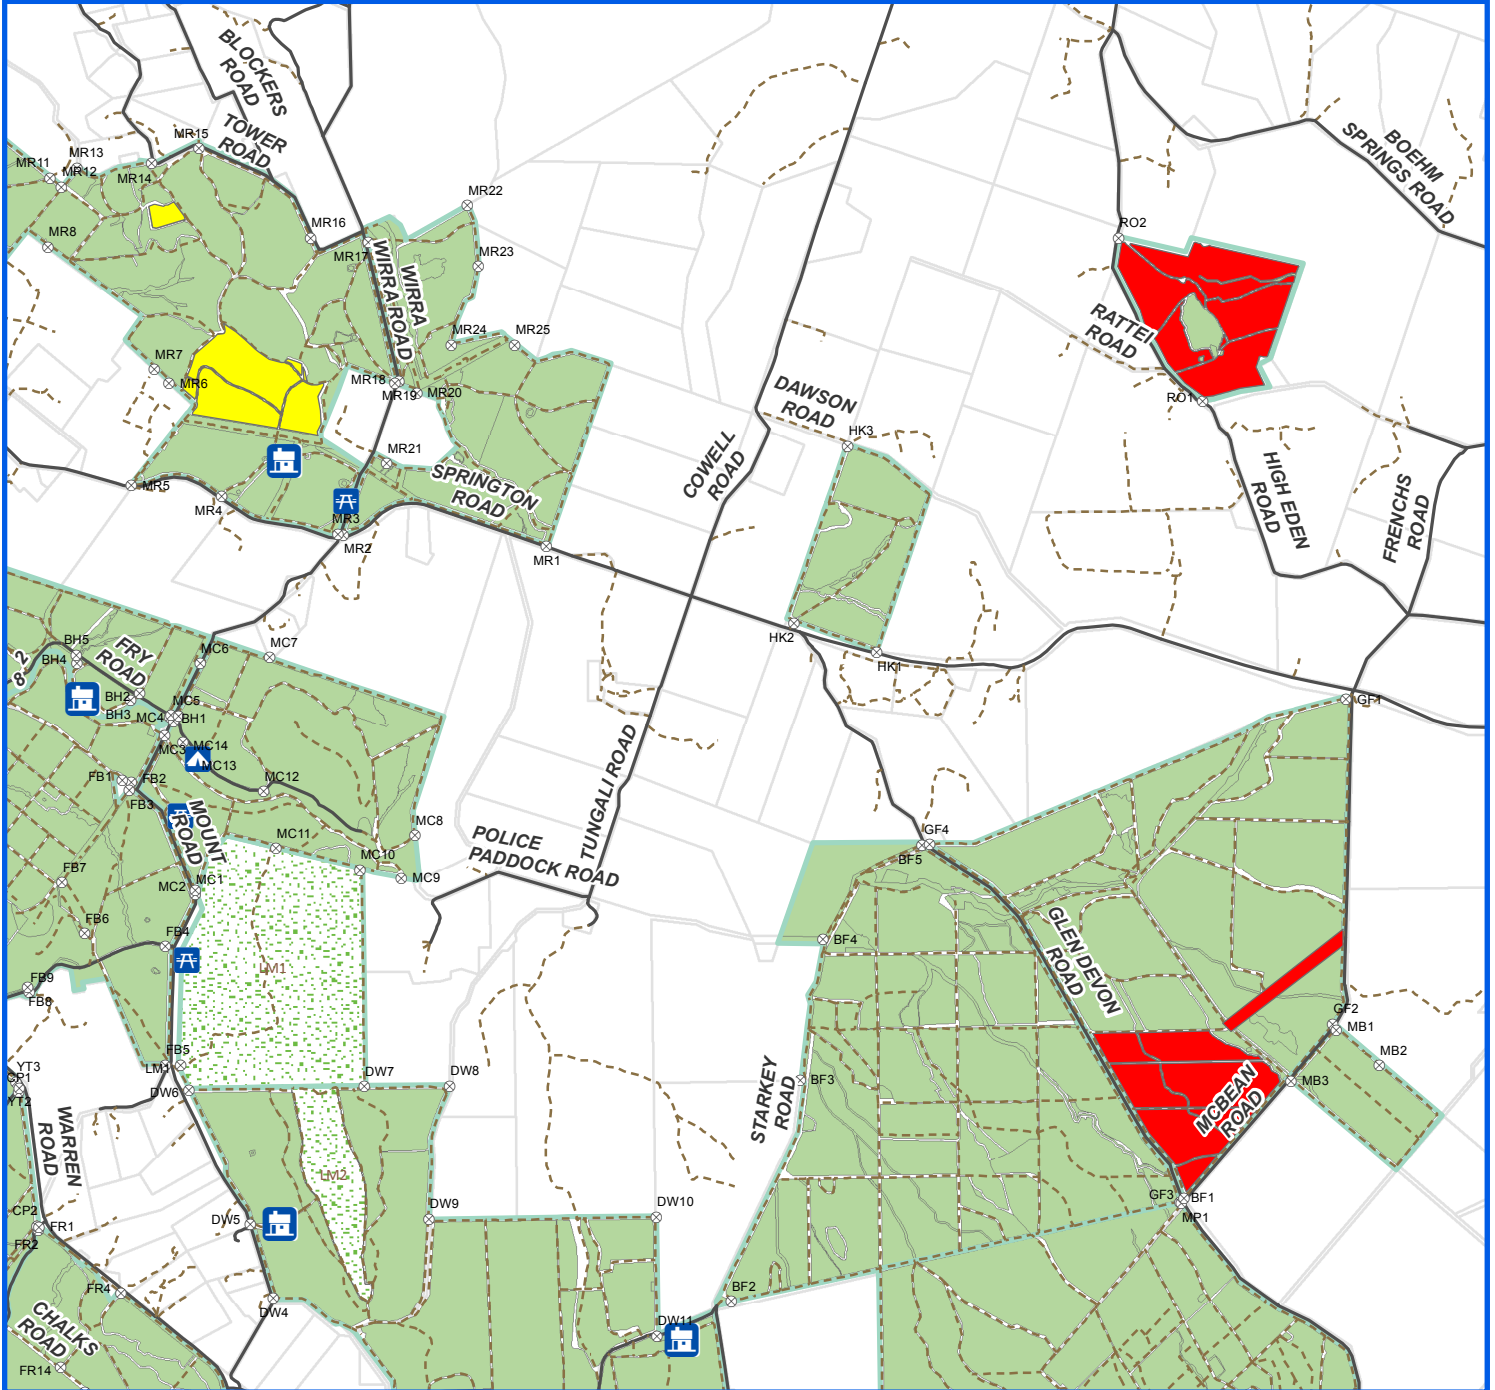

Mount Crawford Forest Reserve - ForestrySA

ACTIVE HARVESTING SITES

NO PUBLIC ACCESS

Harvesting

- Active
- Upcoming

- Forest Information Centre
- Camping
- Huts
- Picnic Areas

- FSA Plantation
- ForestrySA Native Forest
- DEW Reserves
- SAWater Reserve
- Reservoir

- Major Road
- Minor Road
- Track
- Forest Gates

For more information visit:
www.forestrysa.com.au

Updated Date: 25/11/2024