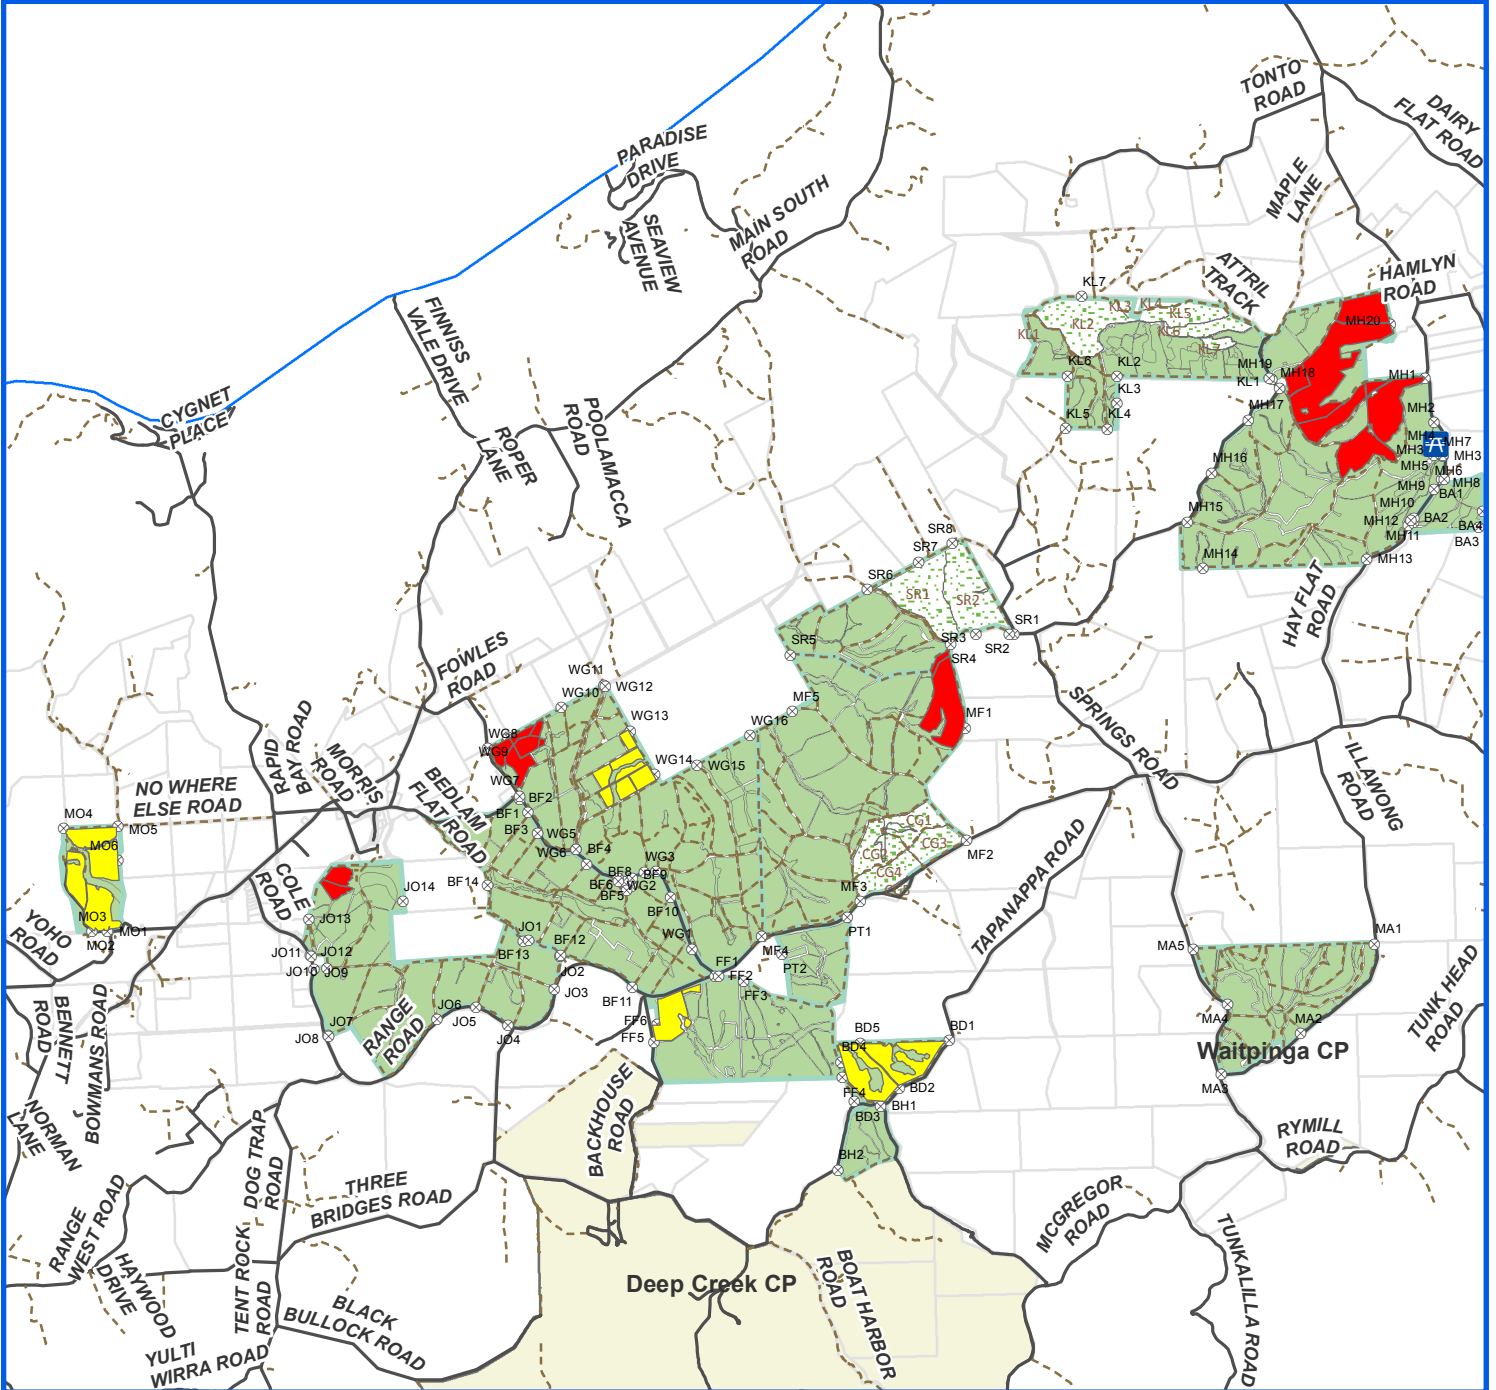

Second Valley Forest Reserve - ForestrySA

ACTIVE HARVESTING SITES

NO PUBLIC ACCESS

Harvesting

Active

Upcoming

Forest Information Centre

Camping

Huts

Picnic Areas

FSA Plantation

ForestrySA Native Forest

DEW Reserves

SAWater Reserve

Reservoir

Major Road

Minor Road

Track

Forest Gates

For more information visit:
www.forestrysa.com.au

Updated Date: 25/11/2024