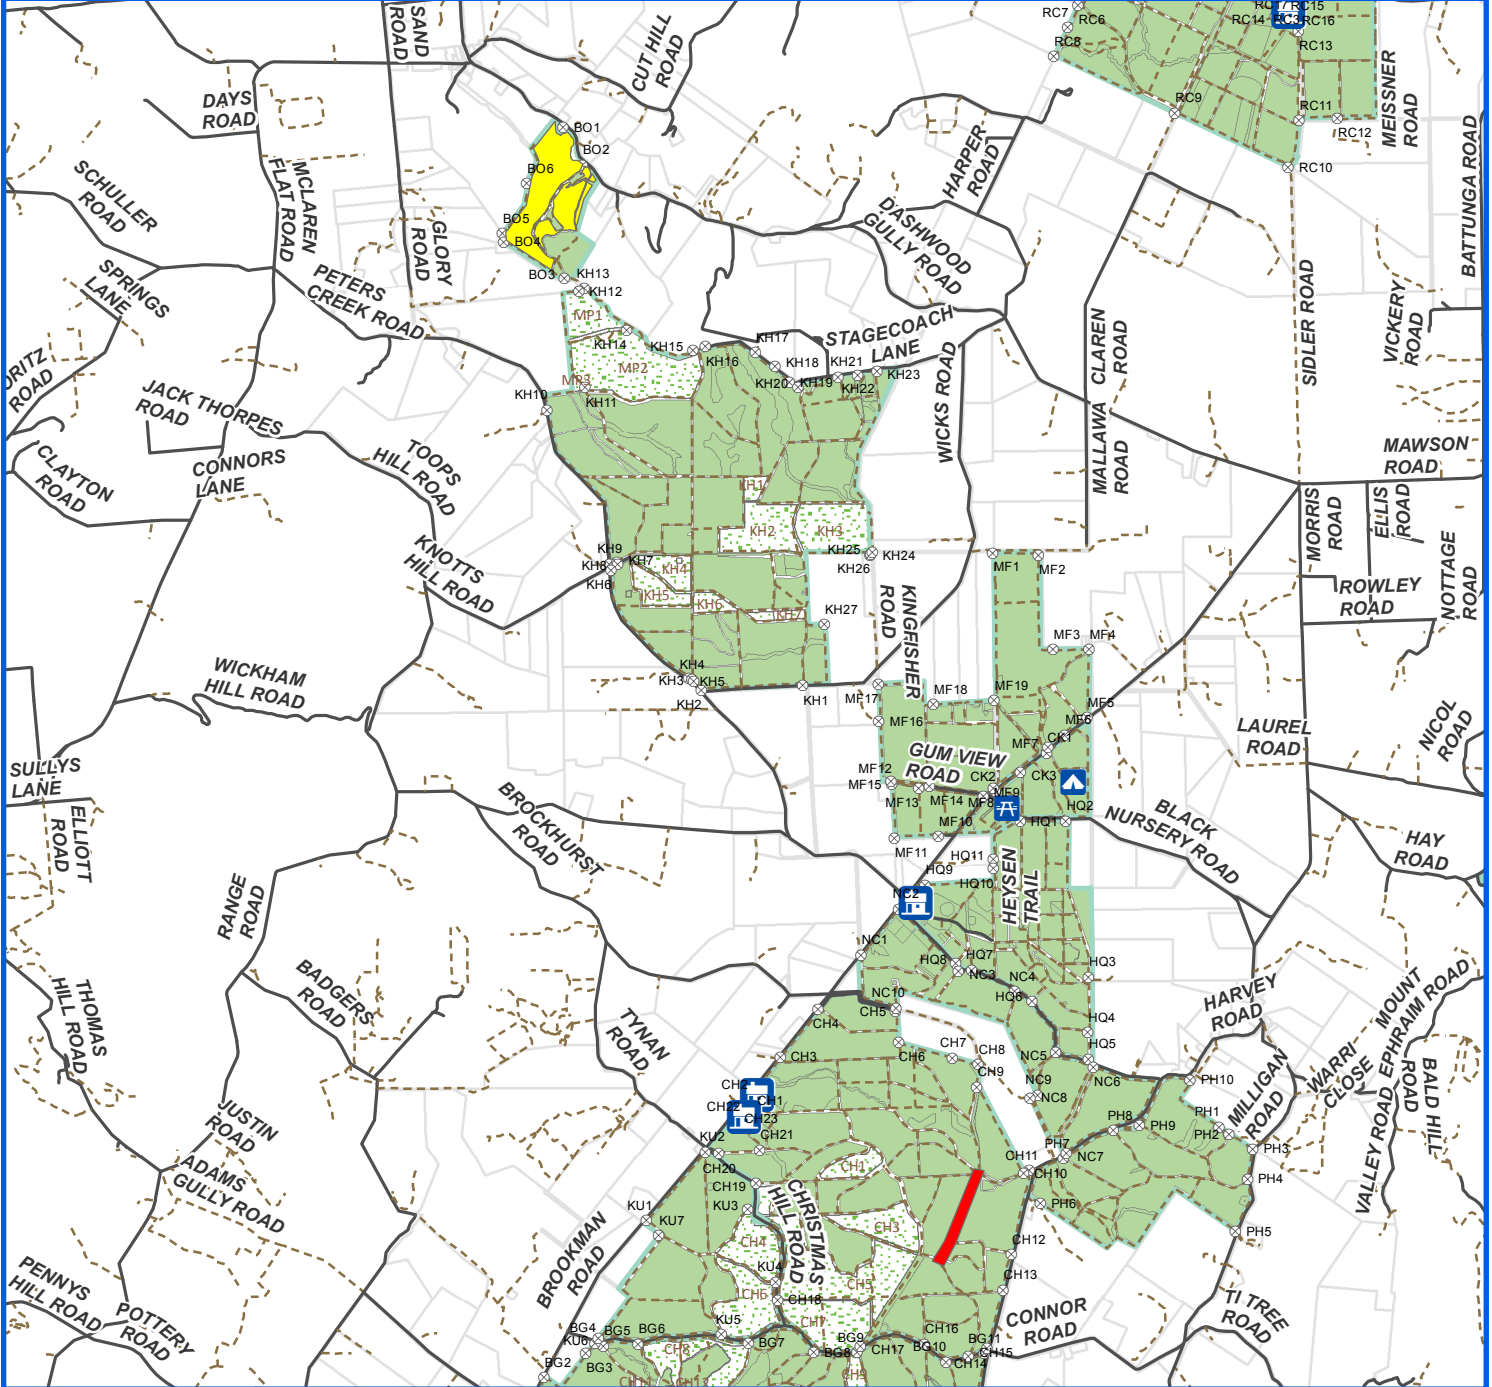

Kuitpo Forest Reserve - ForestrySA

ACTIVE HARVESTING SITES

NO PUBLIC ACCESS

Harvesting

- Active
- Upcoming

- Forest Information Centre
- Camping
- Huts
- Picnic Areas

FSA Plantation

ForestrySA Native Forest

DEW Reserves

SAWater Reserve

Reservoir

Major Road

Minor Road

Track

Forest Gates

For more information visit:
www.forestrysa.com.au

Updated Date: 10/12/2024