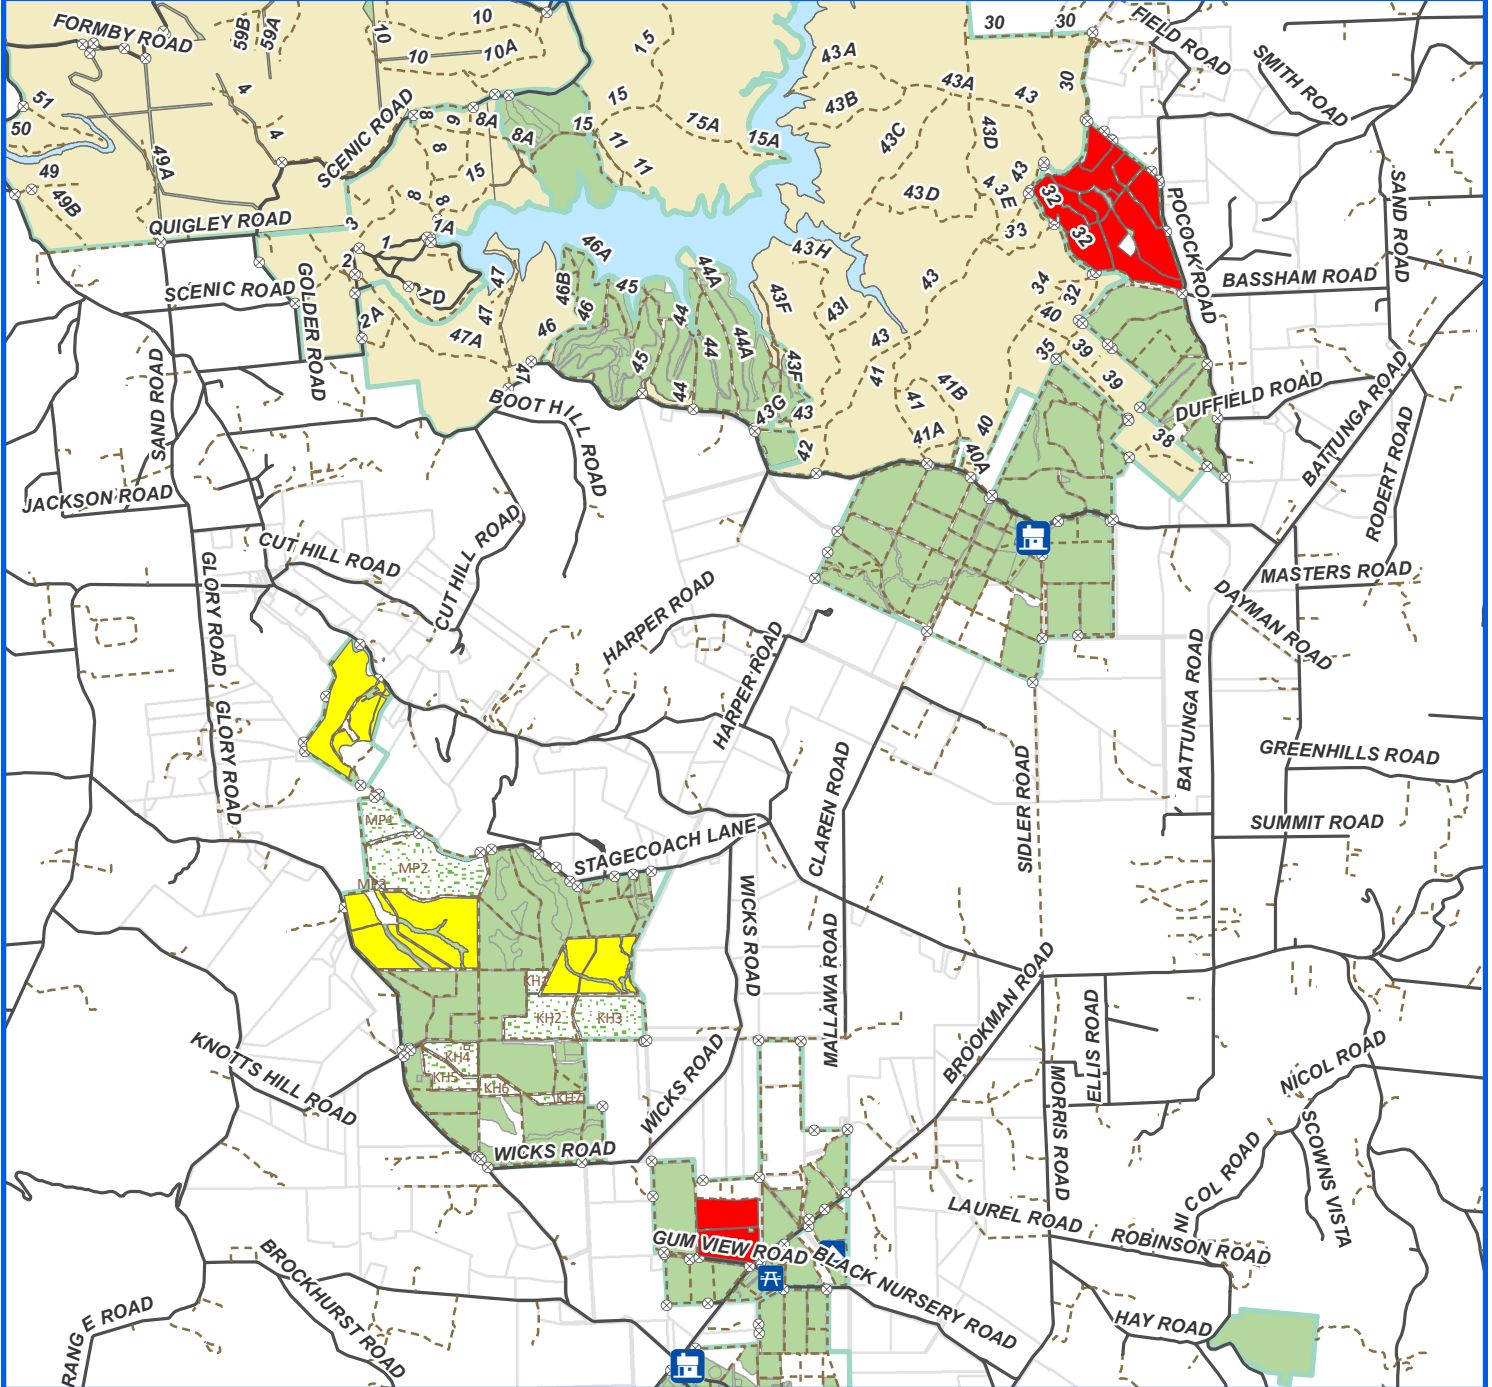

Kuitpo Forest Reserve - ForestrySA

ACTIVE HARVESTING SITES

NO PUBLIC ACCESS

FSA Harvest Sites

- Active
- Upcoming
- Forest Information Centre
- Camping
- Huts
- Picnic Areas

- ForestrySA Plantation
- ForestrySA Native Forest
- DEW Reserves
- SAWater Reserve
- Reservoir
- Major Road
- Minor Road
- Track
- Forest Gates

For more information visit:
www.forestrysa.com.au

Updated Date: 20/02/2025