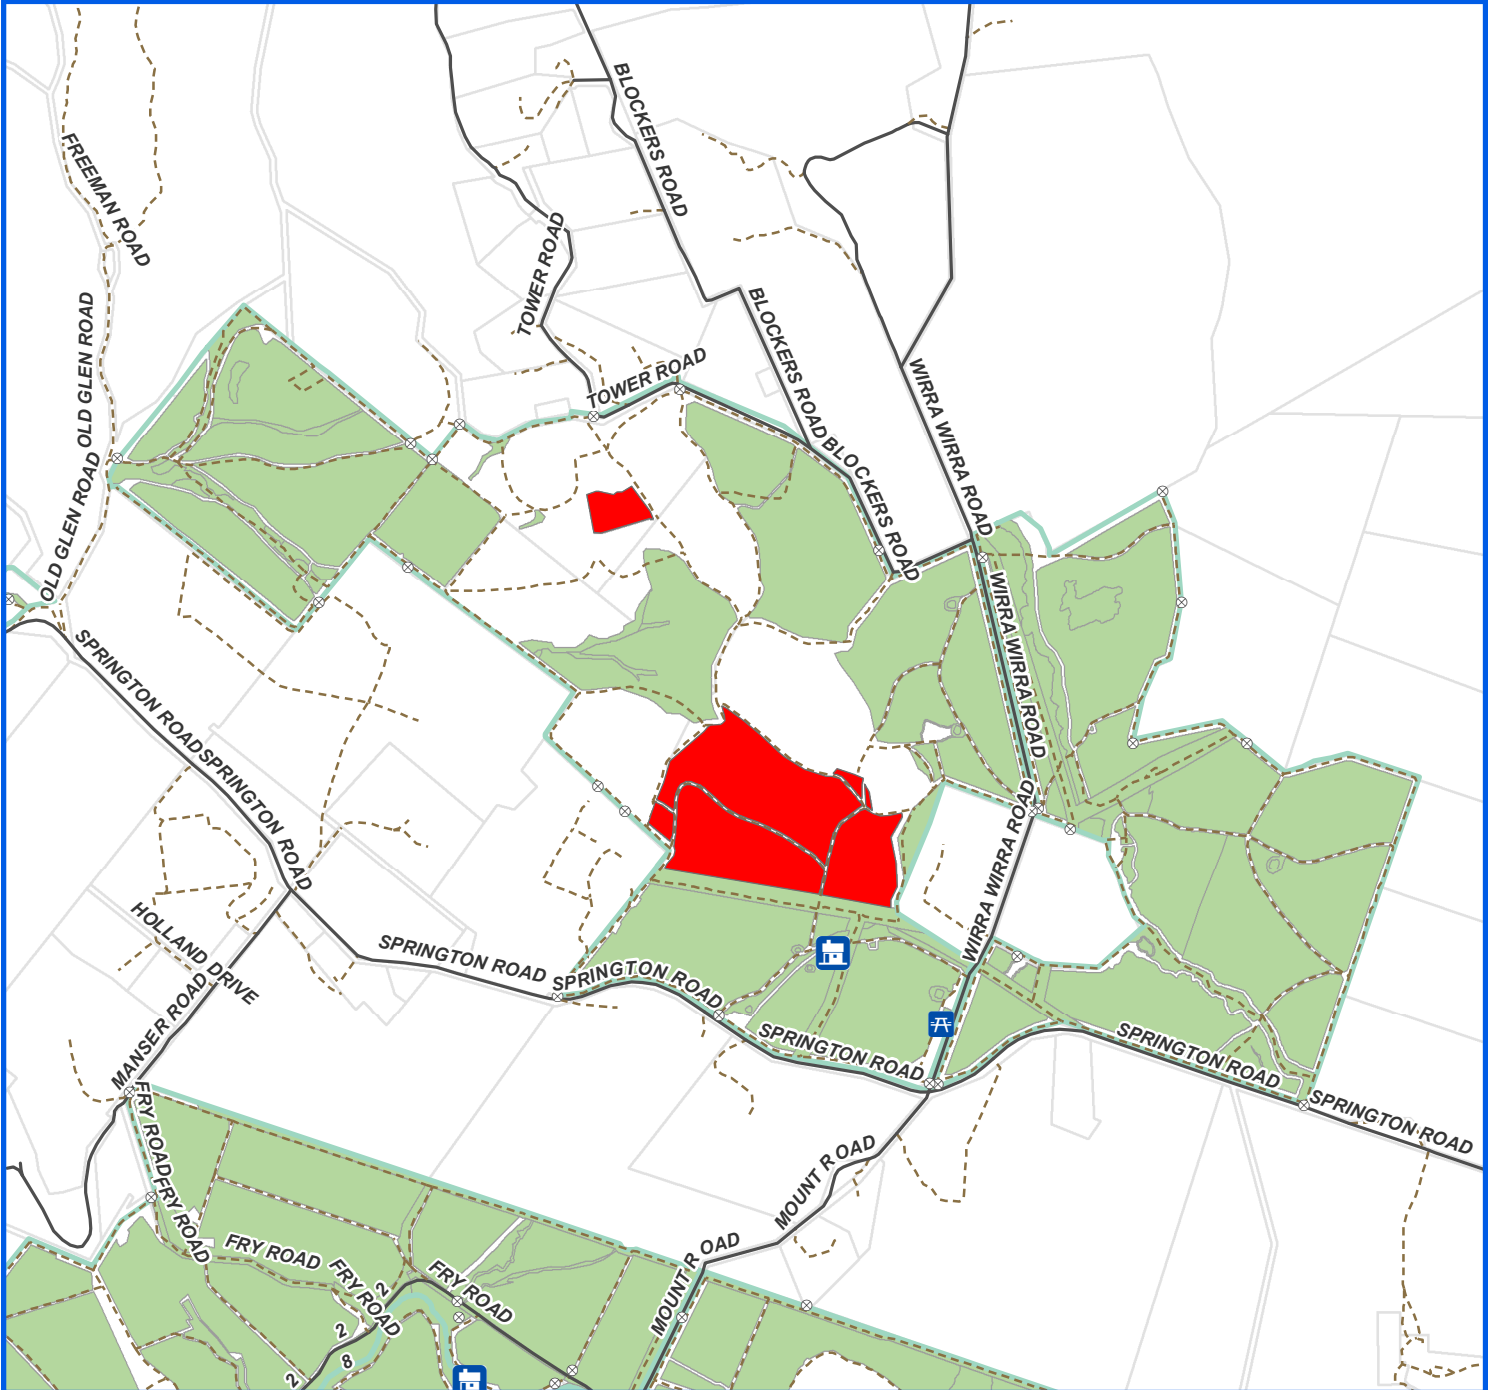

Mount Crawford Forest Reserve - ForestrySA

ACTIVE HARVESTING SITES

NO PUBLIC ACCESS

FSA Harvest Sites

- Active
- Upcoming
- Forest Information Centre
- Camping
- Huts
- Picnic Areas

- ForestrySA Plantation
- ForestrySA Native Forest
- DEW Reserves
- SAWater Reserve
- Reservoir
- Major Road
- Minor Road
- Track
- Forest Gates

For more information visit:
www.forestrysa.com.au

Updated Date: 20/02/2025