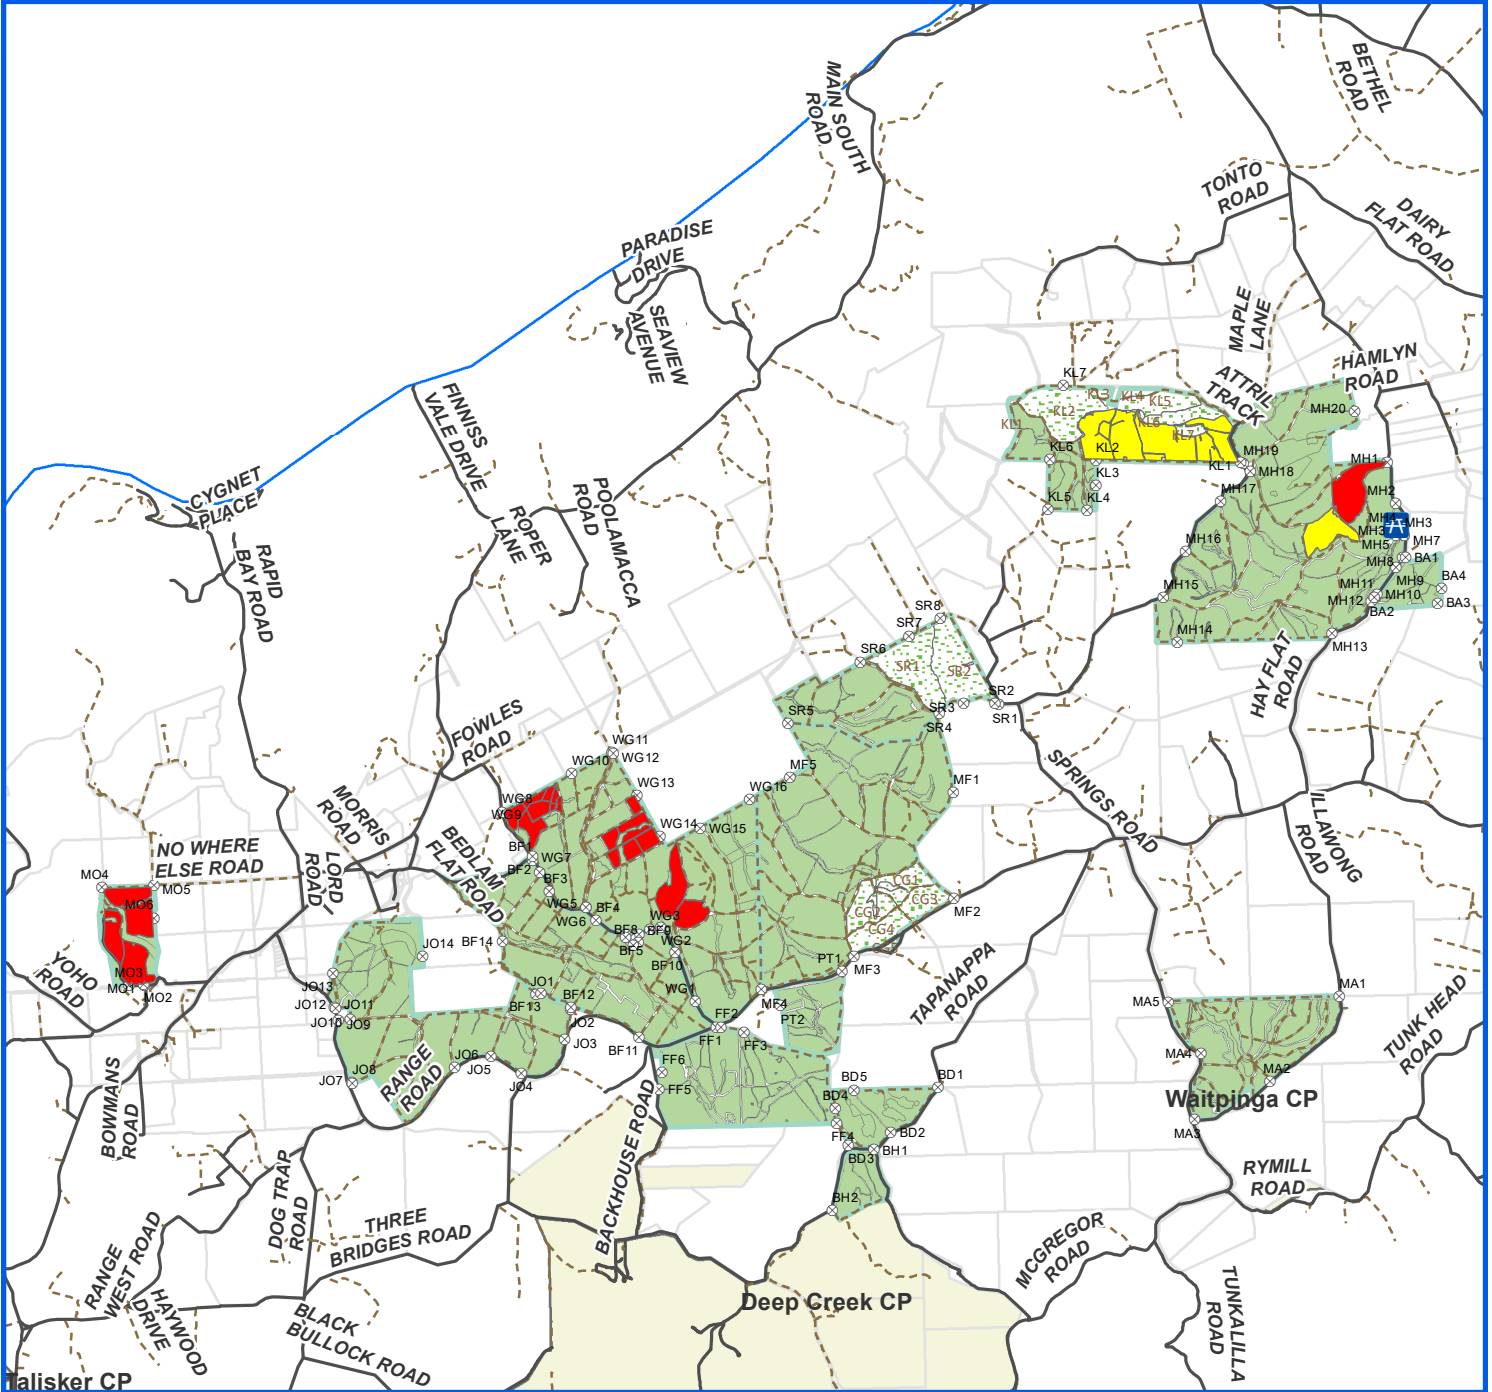

Second Valley Forest Reserve - ForestrySA

ACTIVE HARVESTING SITES

NO PUBLIC ACCESS

Harvesting

- Active
- Upcoming

- Forest Information Centre
- Camping
- Huts
- Picnic Areas

- FSA Plantation
- ForestrySA Native Forest
- DEW Reserves
- SAWater Reserve
- Reservoir

- Major Road
- Minor Road
- - - Track
- Forest Gates

For more information visit:
www.forestrysa.com.au

Updated Date: 03/02/2025