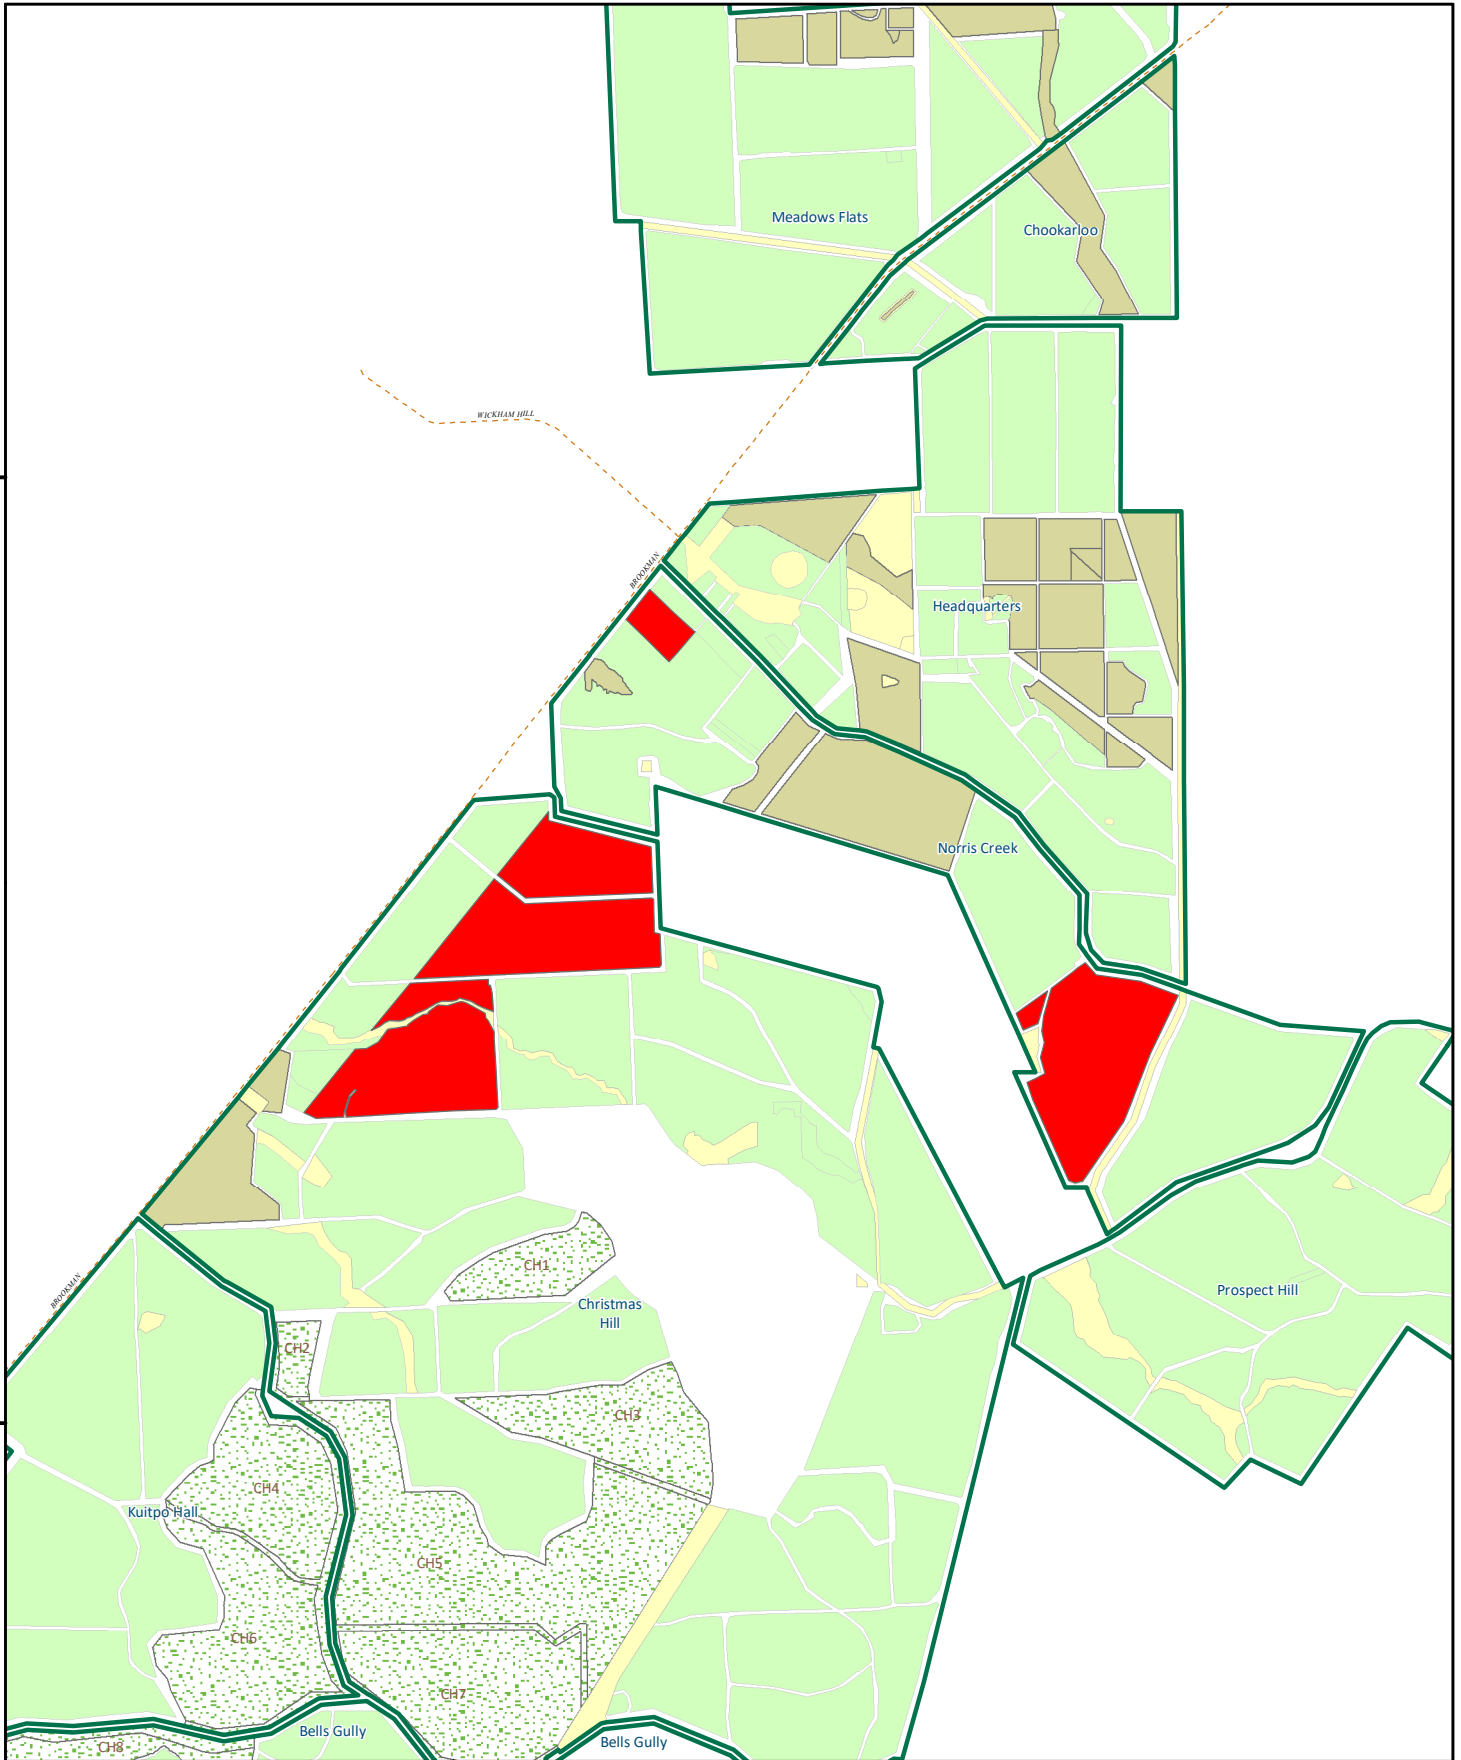

KITPO FOREST RESERVE

Planned Forest Operations June / July 2025

2025 Planting sites

290000 000000

- Reservoir
- SA Water
- Main Roads
- Forest Reserves/Locality Names
- National Parks

Planned Forest Operations

- TFM Planting selection

0.6 0.3 0 0.6 Km