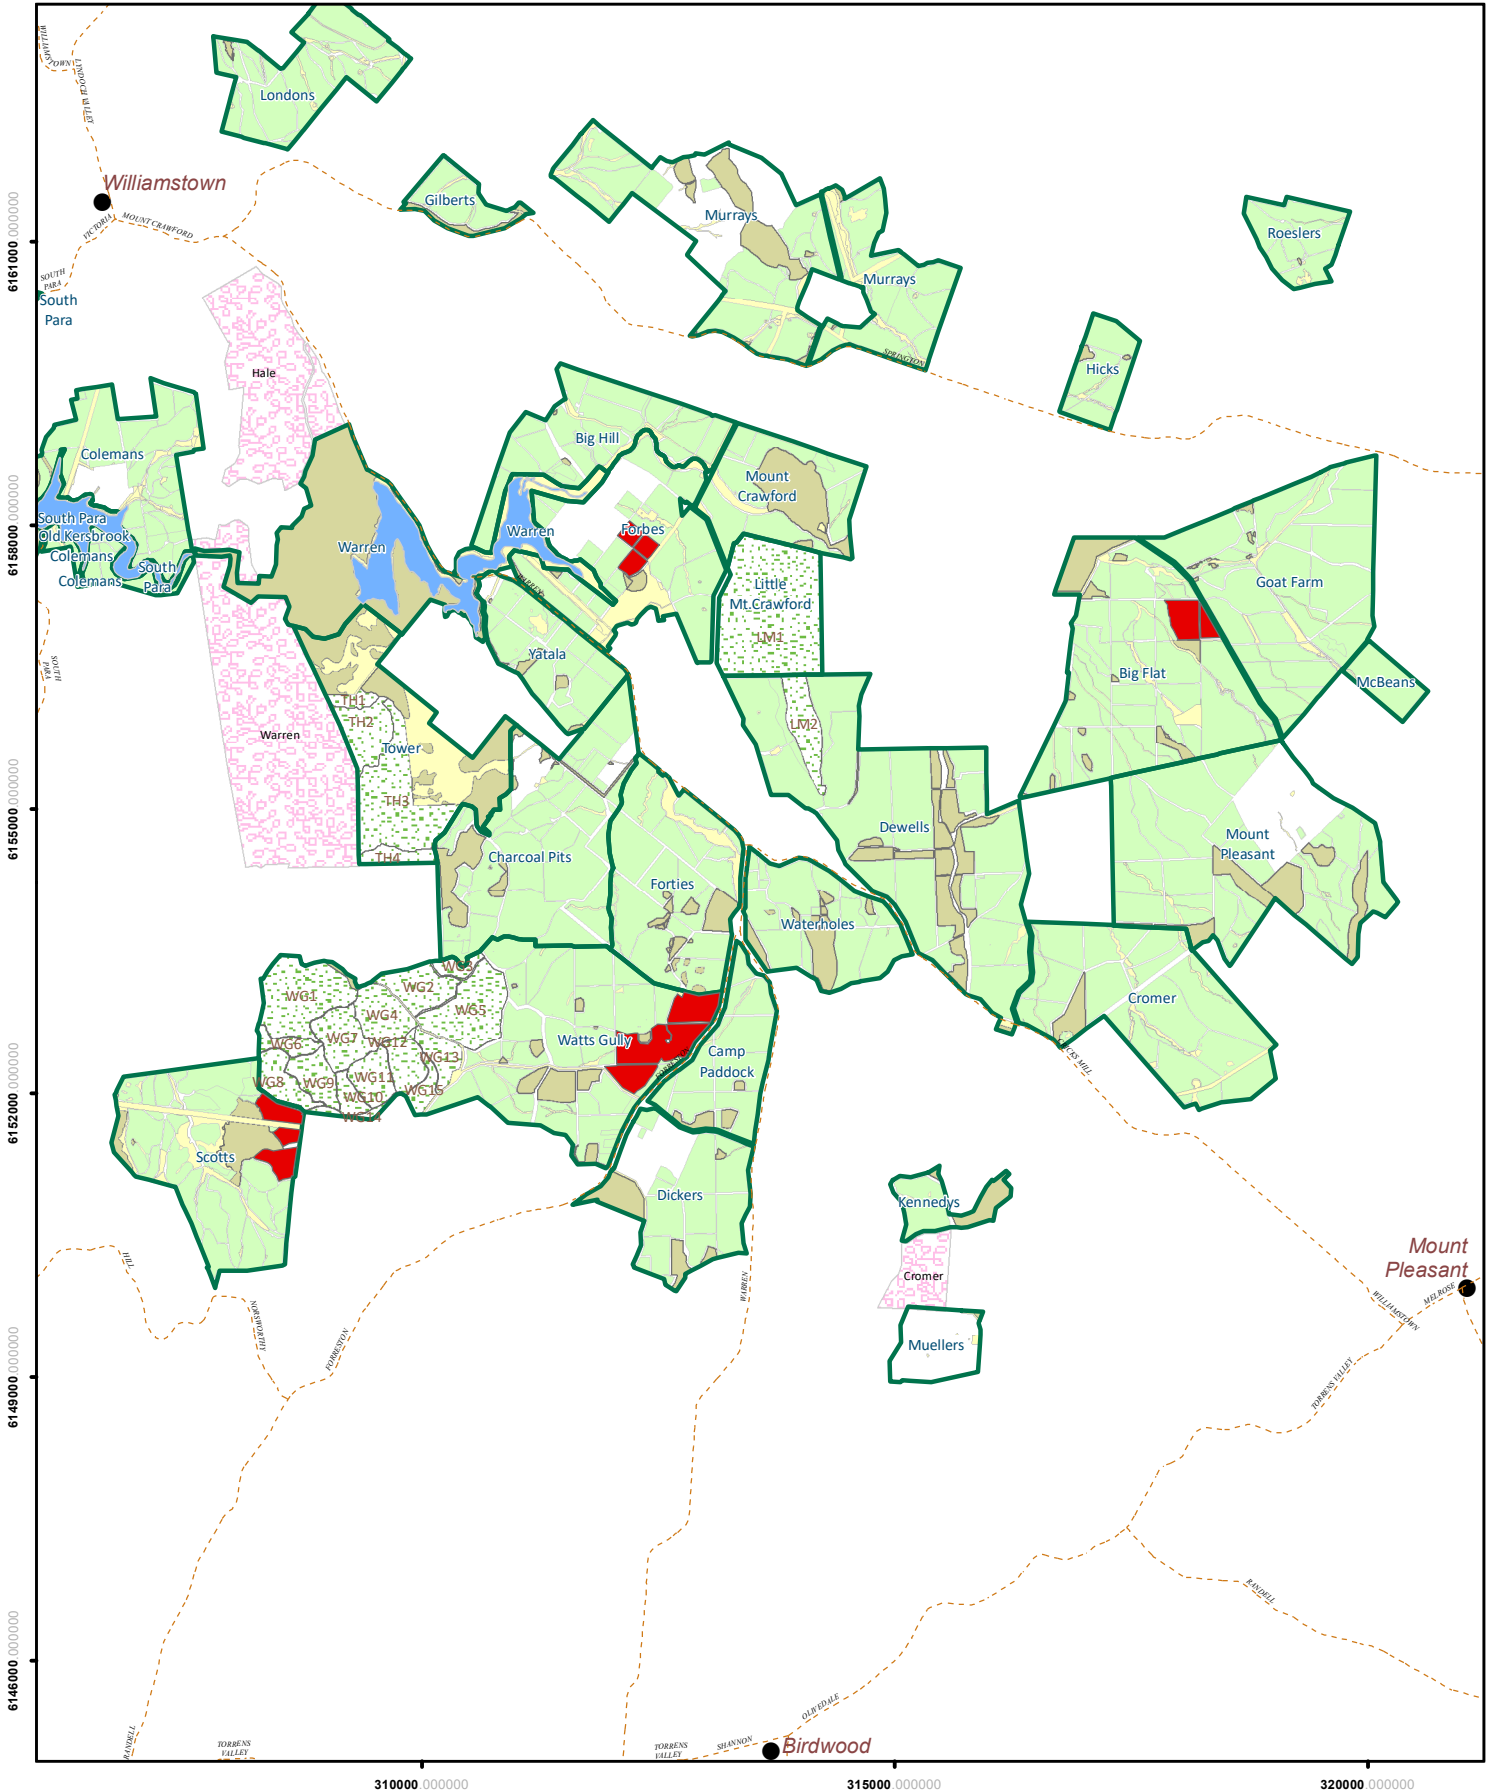

MOUNT CRAWFORD FOREST RESERVE

Planned Forest Operations

Residue Burning May - August 2024

- Reservoir
- Main Roads
- Forest Reserves/Locality Names
- National Parks
- Towns

Planned Forest Operations

- PL Site Preparation selection 2