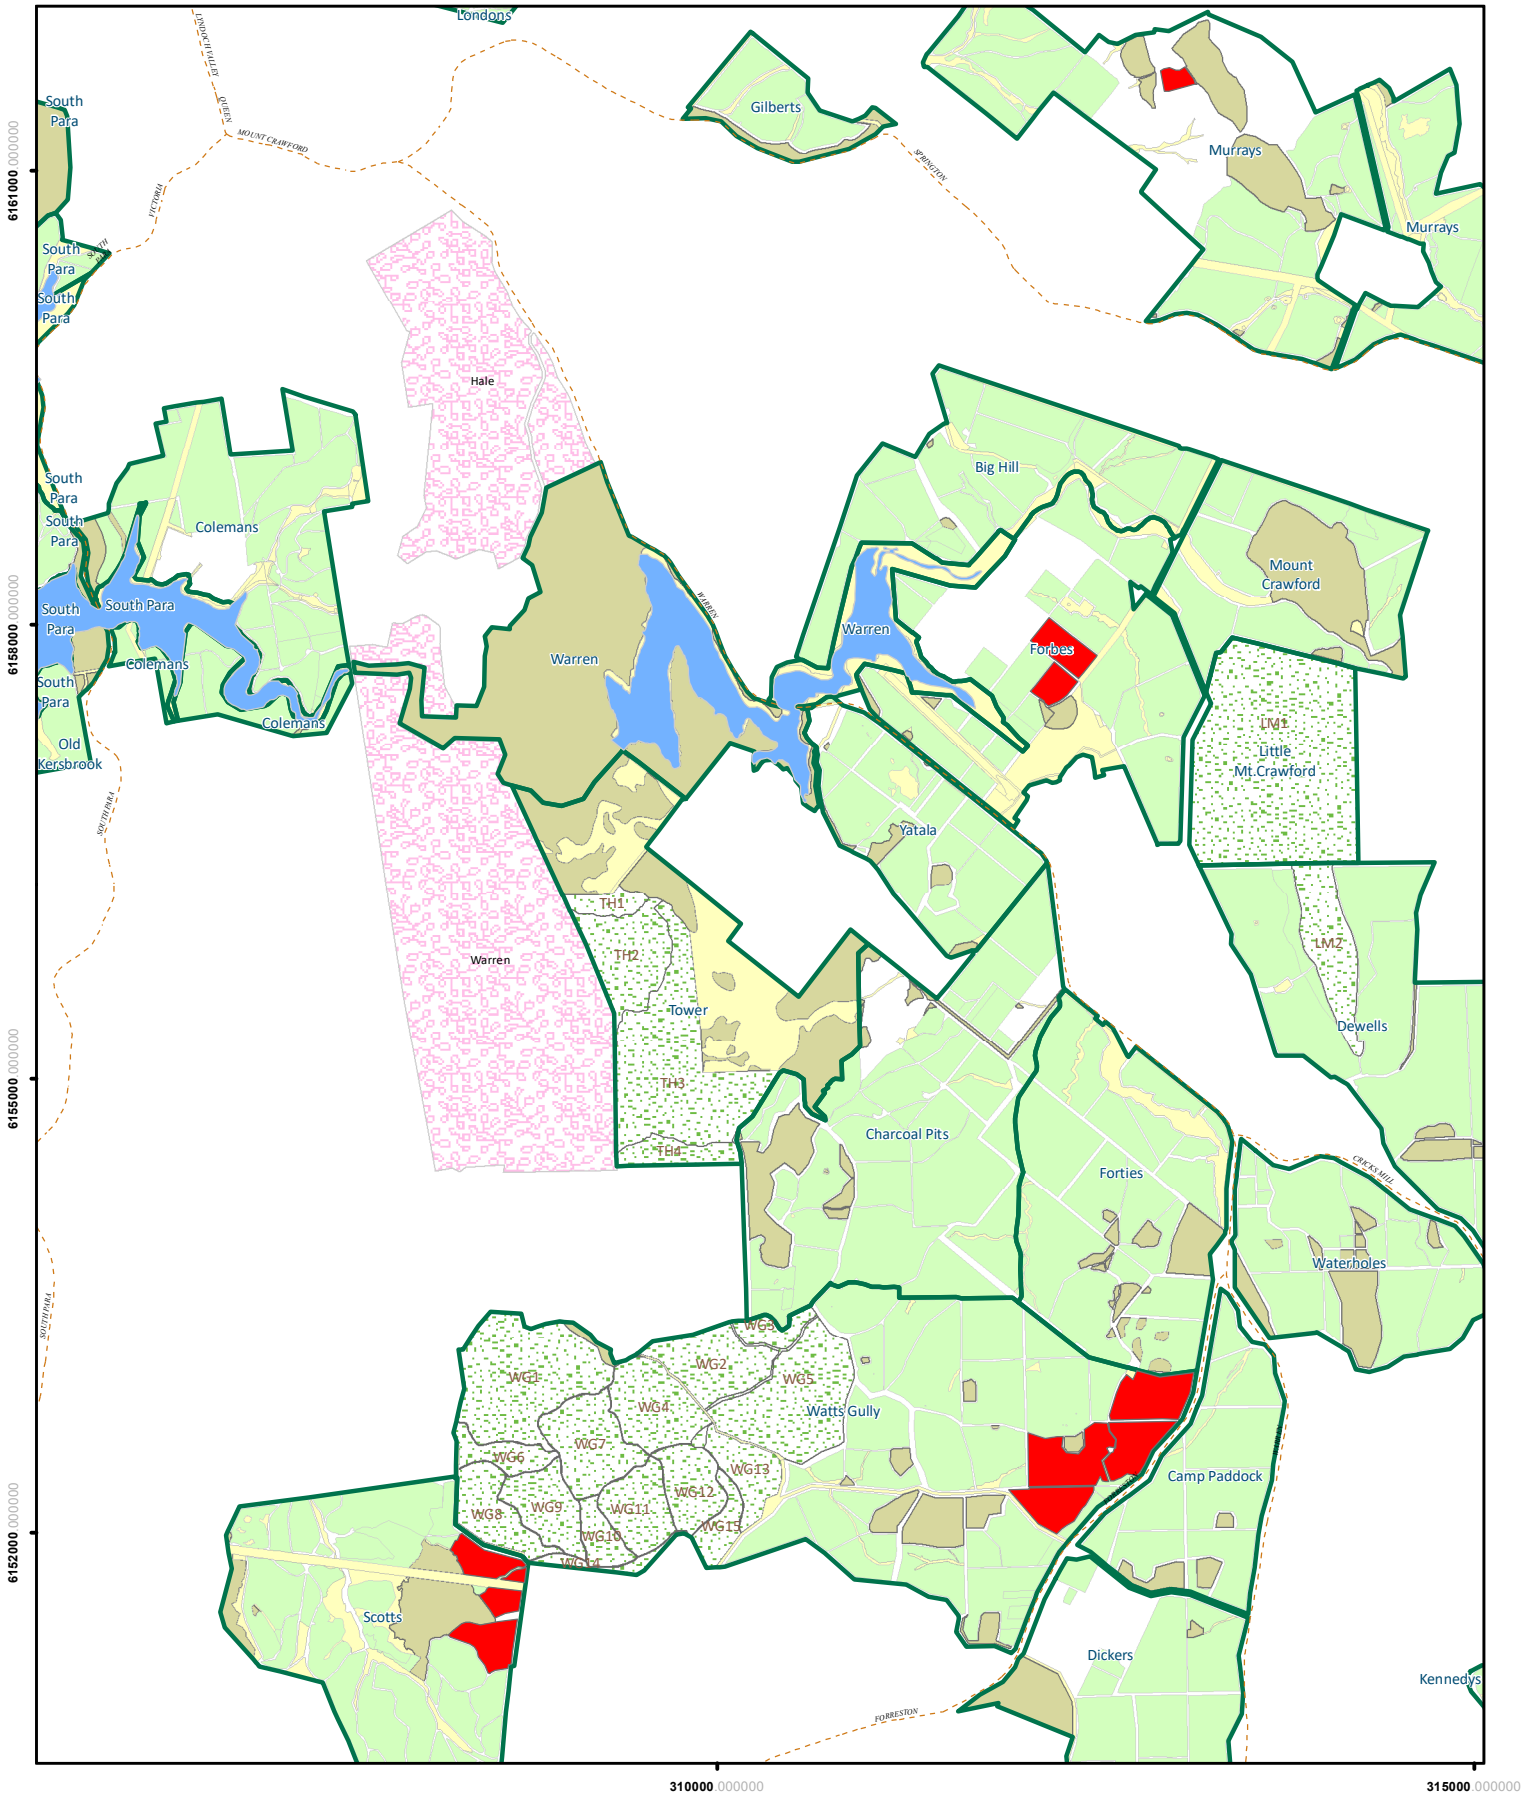

MOUNT CRAWFORD FOREST RESERVE

Planned Forest Operations June / July 2025

2025 Planting sites

- Reservoir
- SA Water
- Main Roads
- Forest Reserves/Locality Names
- National Parks

Planned Forest Operations

- TFM Planting selection