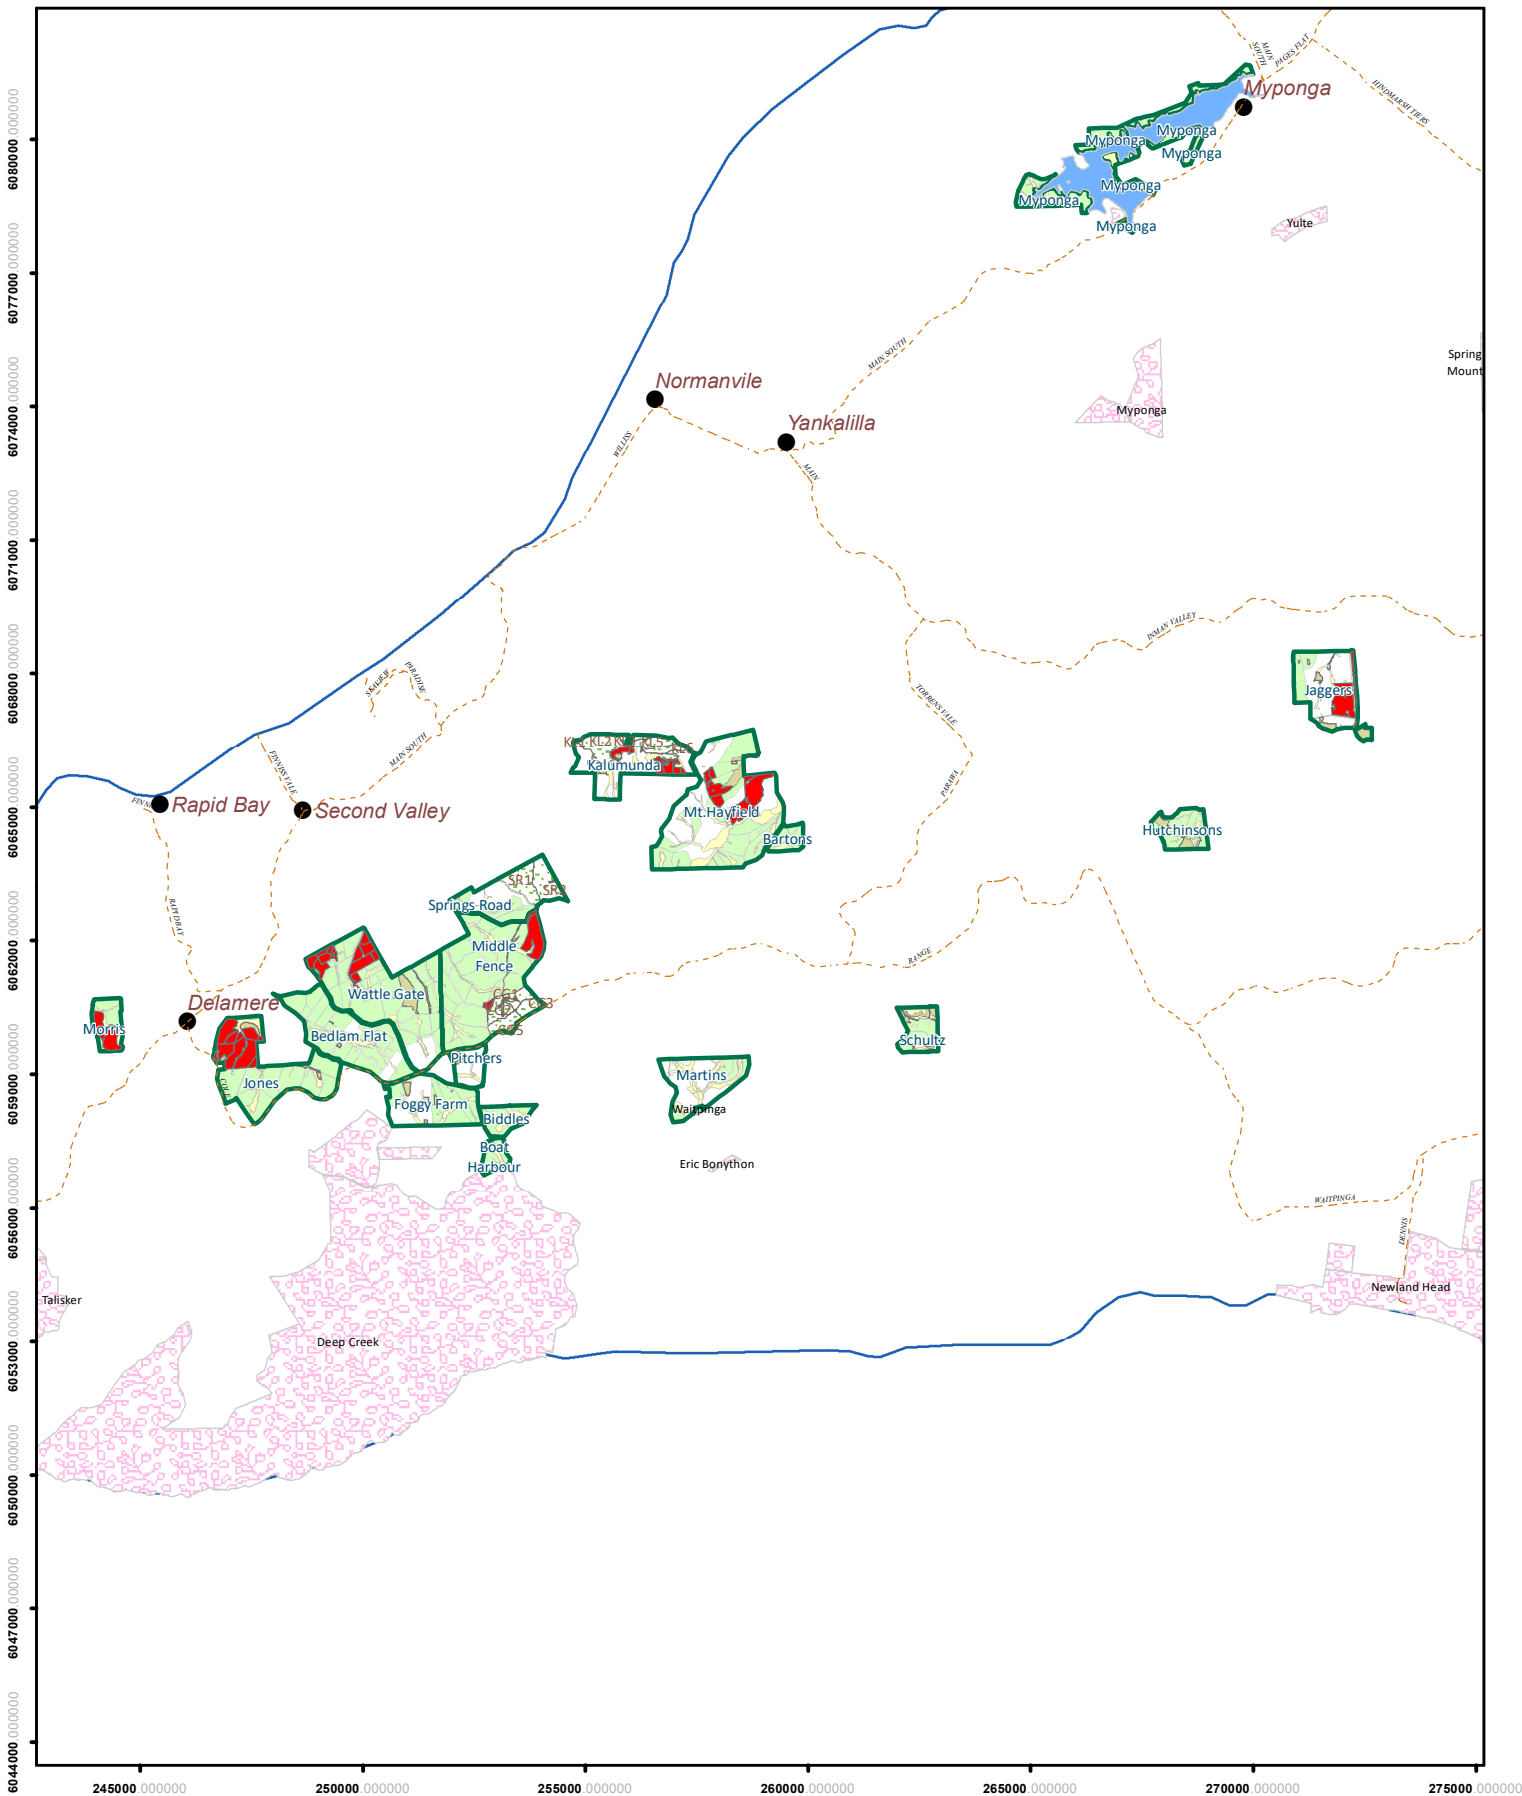

SECOND VALLEY FOREST RESERVE Planned Forest Operations Herbicide Application - Aerial (Helicopter)

- Reservoir
- Main Roads
- Forest Reserves/Localities Names
- National Parks
- Towns

Planned Forest Operations

- Treatment area