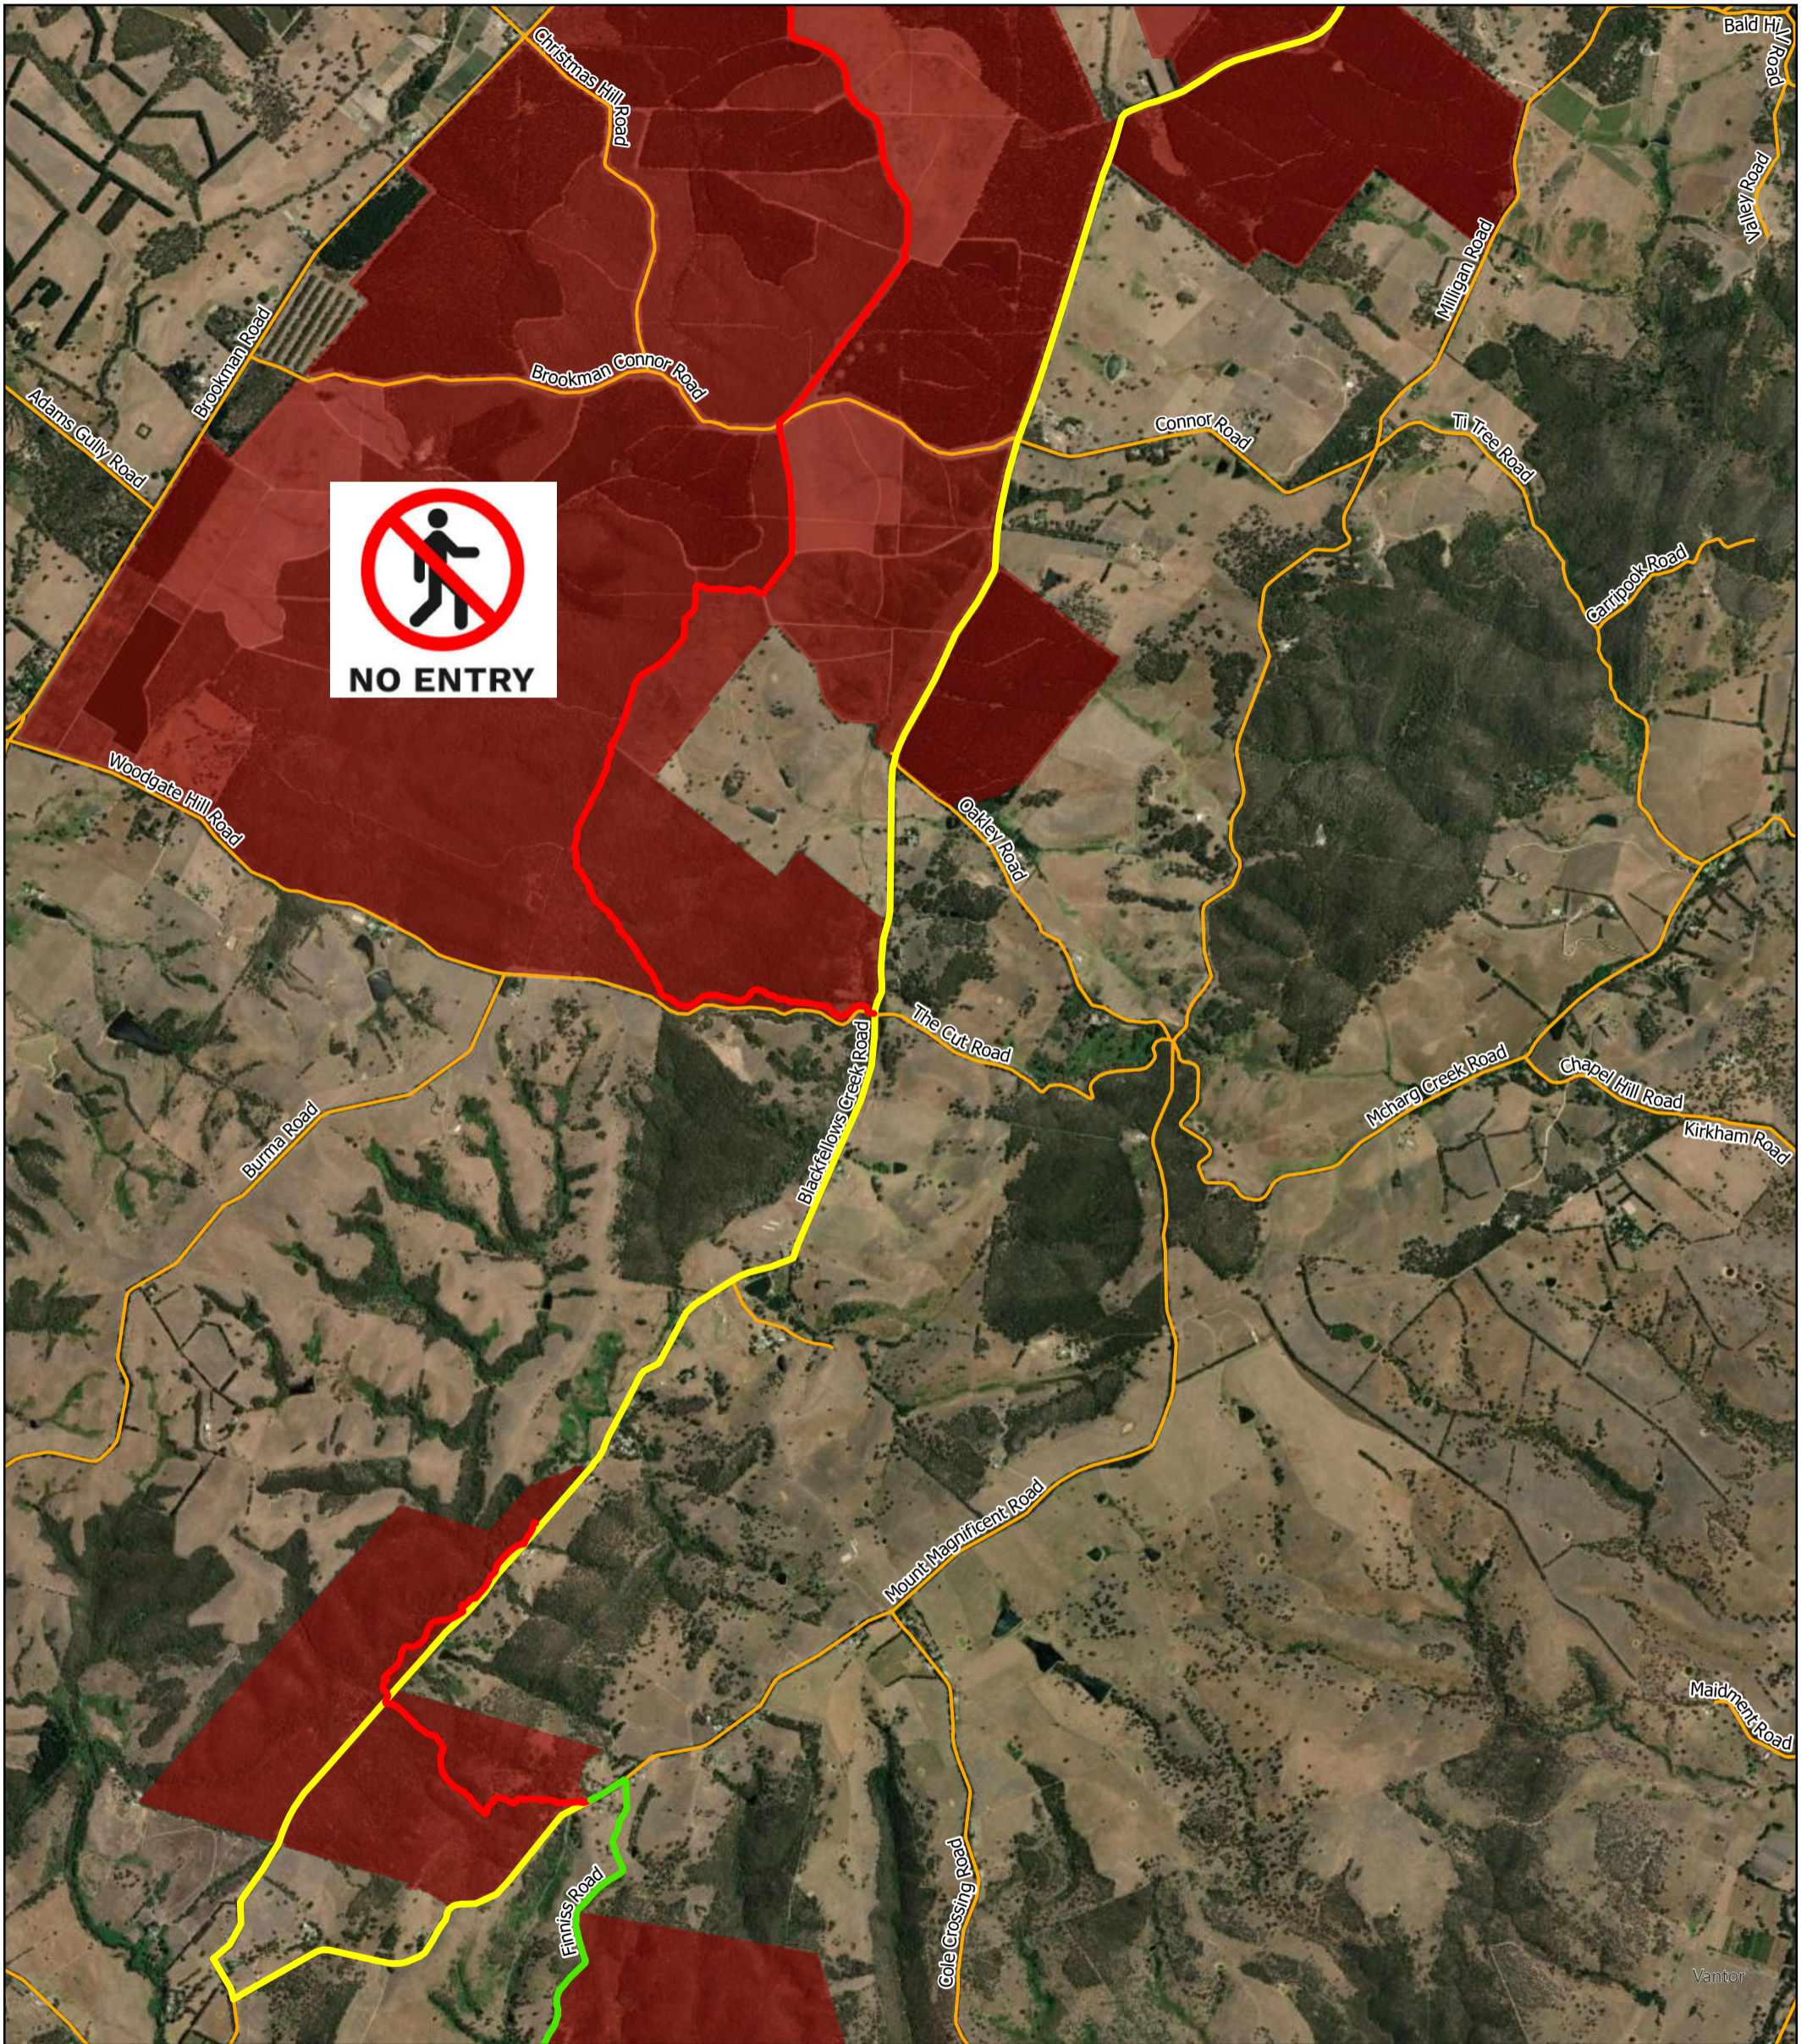

Southern Hills Aerial Goat & Deer Control Operation Exclusion Zone 2

NO ENTRY: 04/05/2026 - 08/05/2026

<h3>Legend</h3> <ul style="list-style-type: none"> — Public Roads — Heysen Trail Detour — Heysen Trail Closure — Heysen Trail Open NO ENTRY 04/05/2026 - 08/05/2026 inclusive 	<p style="font-size: small; text-align: center;">Earthstar Geographics</p>	<p>Produced by: Hills and Fleurieu Landscape Board Data sources: South Australian Government Compiled: 20 April 2026 Coordinate system: GDA2020 South Australia Lambert Projection: Lambert Conformal Conic Datum: GDA2020</p>	<p style="font-size: x-small;">Copyright © Hills and Fleurieu Landscape Board 2026. All Rights Reserved. All works and information displayed are subject to Copyright. For the reproduction or publication beyond that permitted by the Copyright Act 1968 (Cwth) written permission must be sought from the Department. Although every effort has been made to ensure the accuracy of the information displayed, the Department, its agents, officers and employees make no representations, either express or implied, that the information displayed is accurate or fit for any purpose and expressly disclaims all liability for loss or damage arising from reliance upon the information displayed.</p> <div style="text-align: center;"> <p>Kilometres</p> </div>