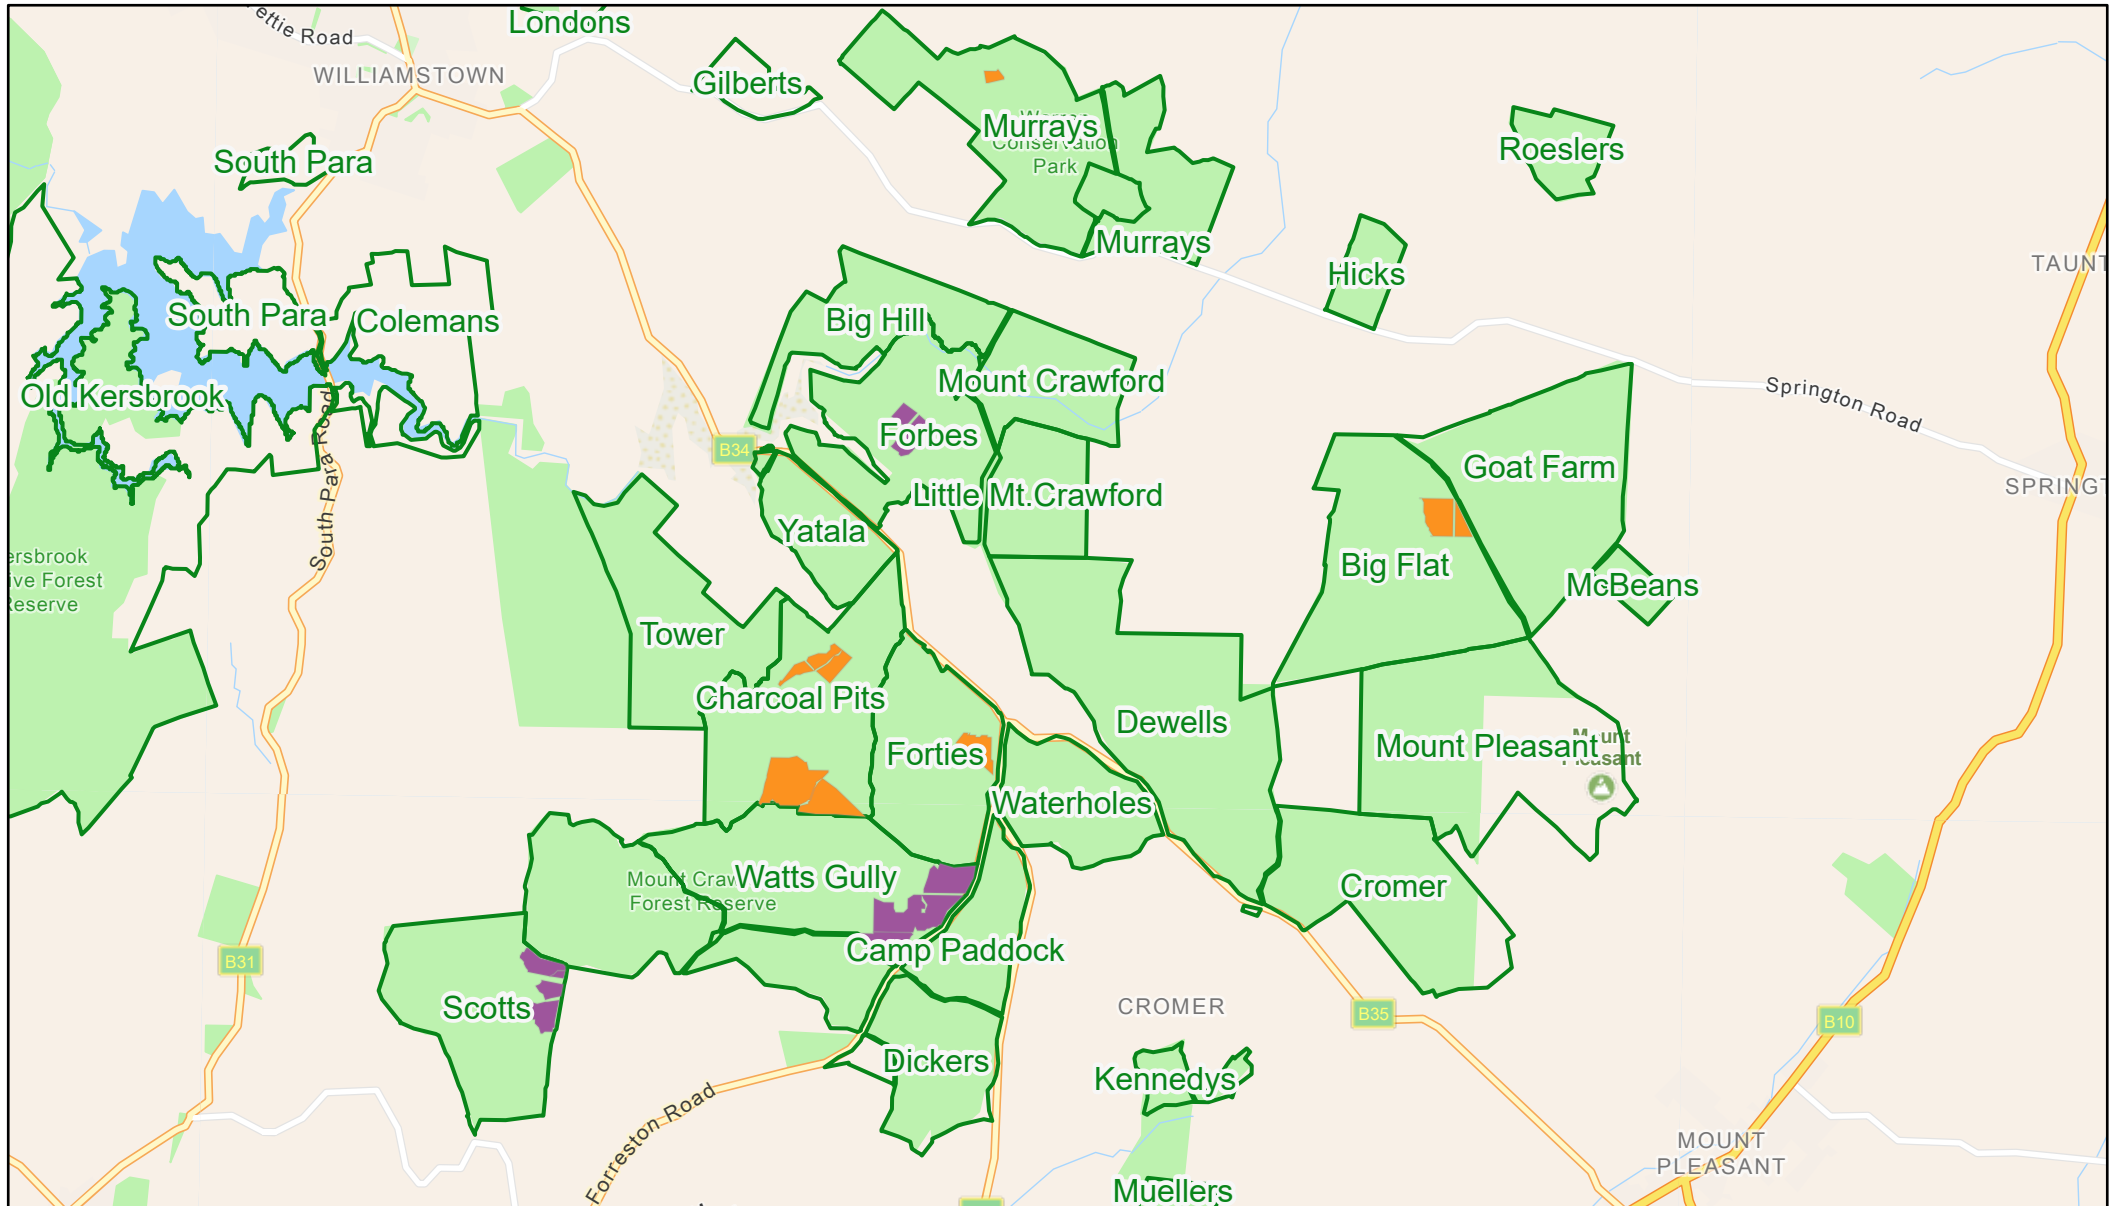

Mt Crawford Autumn 2026 - Plantation Comp Control

10/04/2026

Operations Planning
 2026
 2025
 Locality_FSA_2025

ForestrySA, Sources: Esri, TomTom, Garmin, Safegraph, FAO, NOAA, USGS, (c) OpenStreetMap contributors, and the GIS User Community