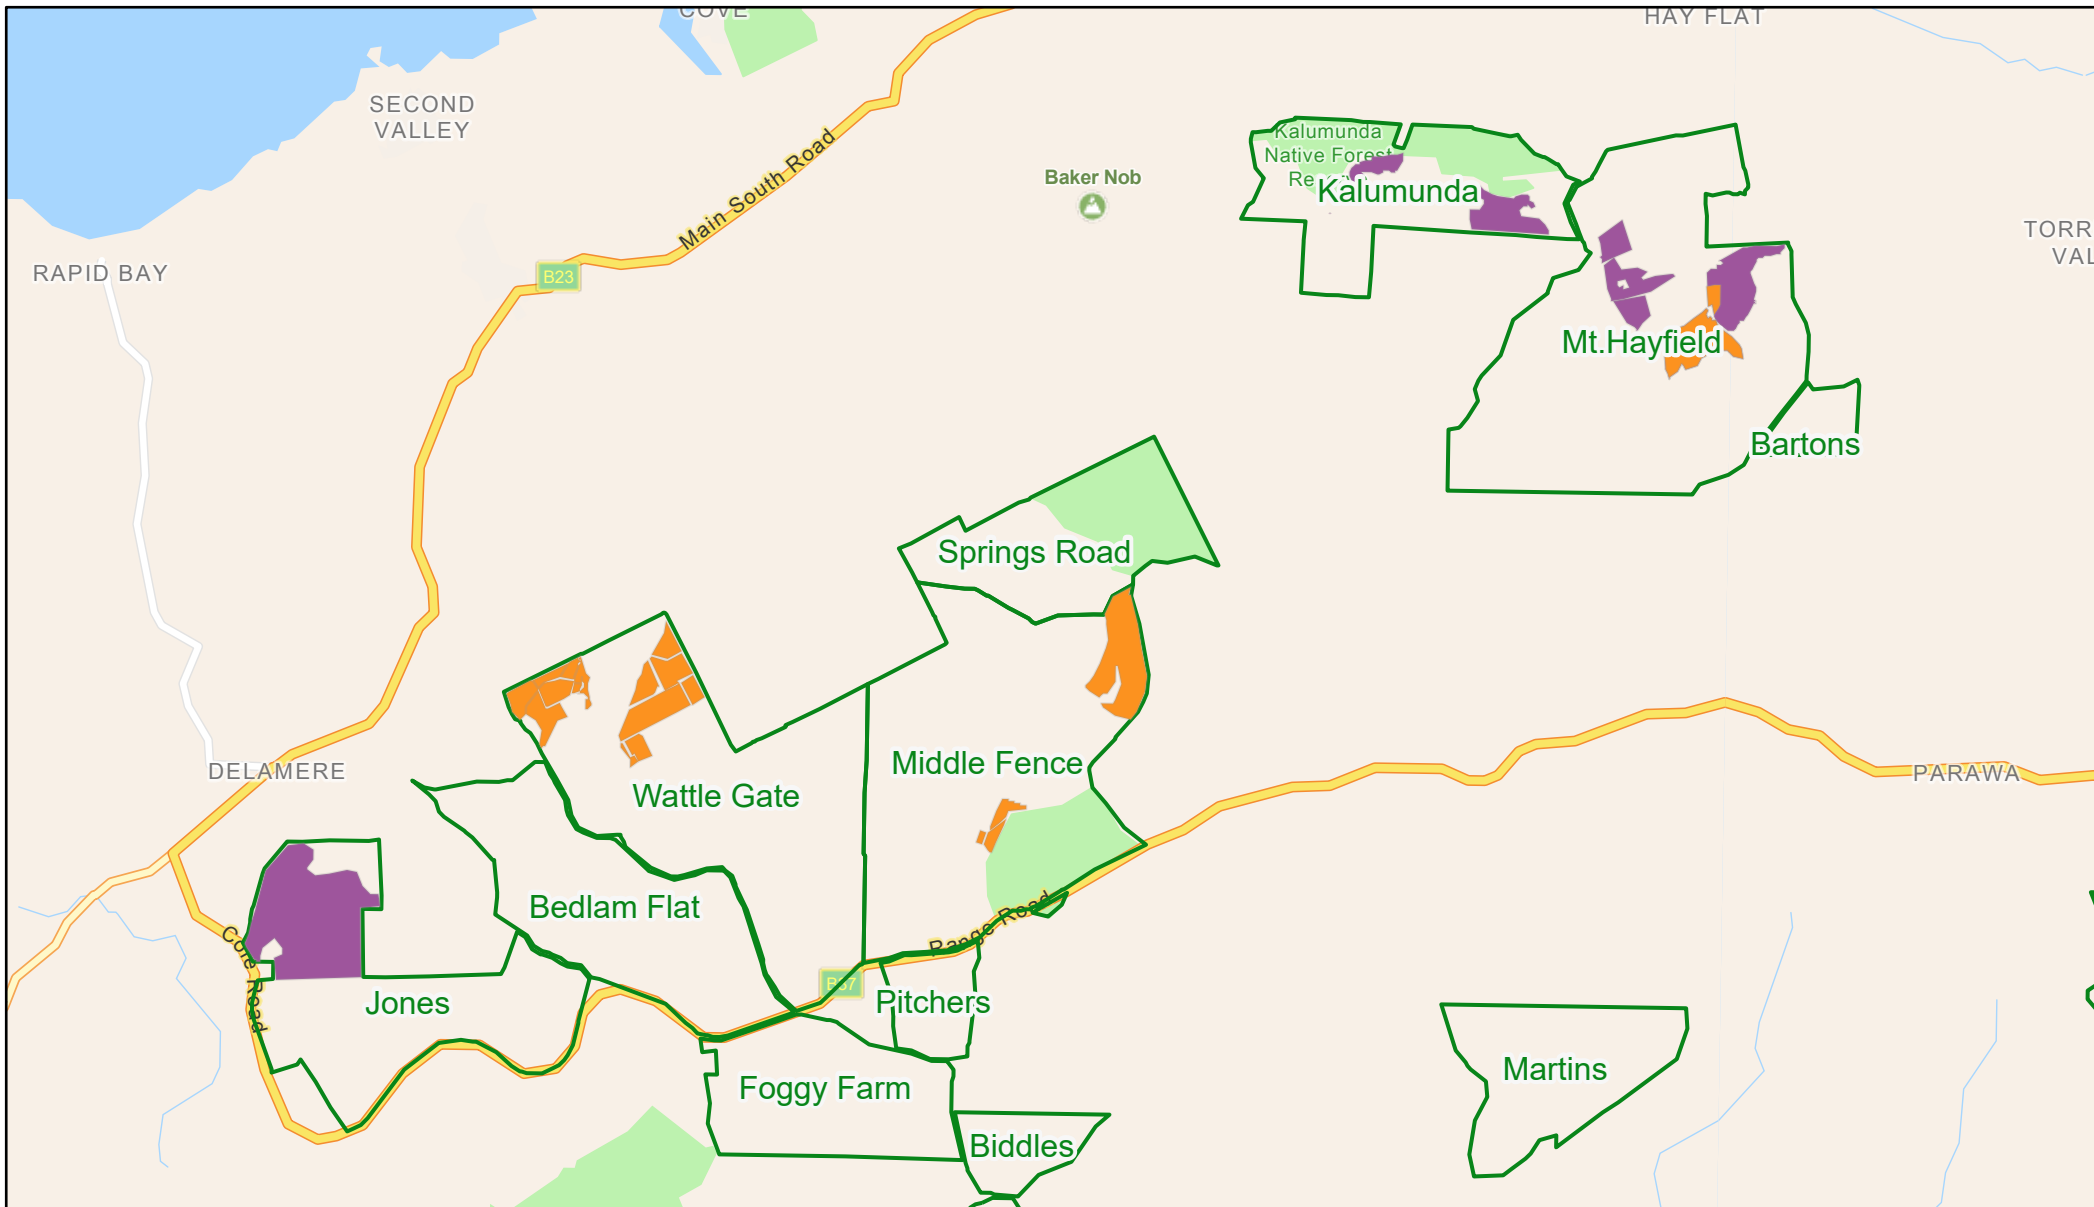

Second Valley Autumn 2026 - Plantation Comp Control

10/04/2026

Operations Planning

2025

2026

Locality_FSA_2025

1:77,390

ForestrySA, Sources: Esri, TomTom, Garmin, Safegraph, FAO, NOAA, USGS, (c) OpenStreetMap contributors, and the GIS User Community